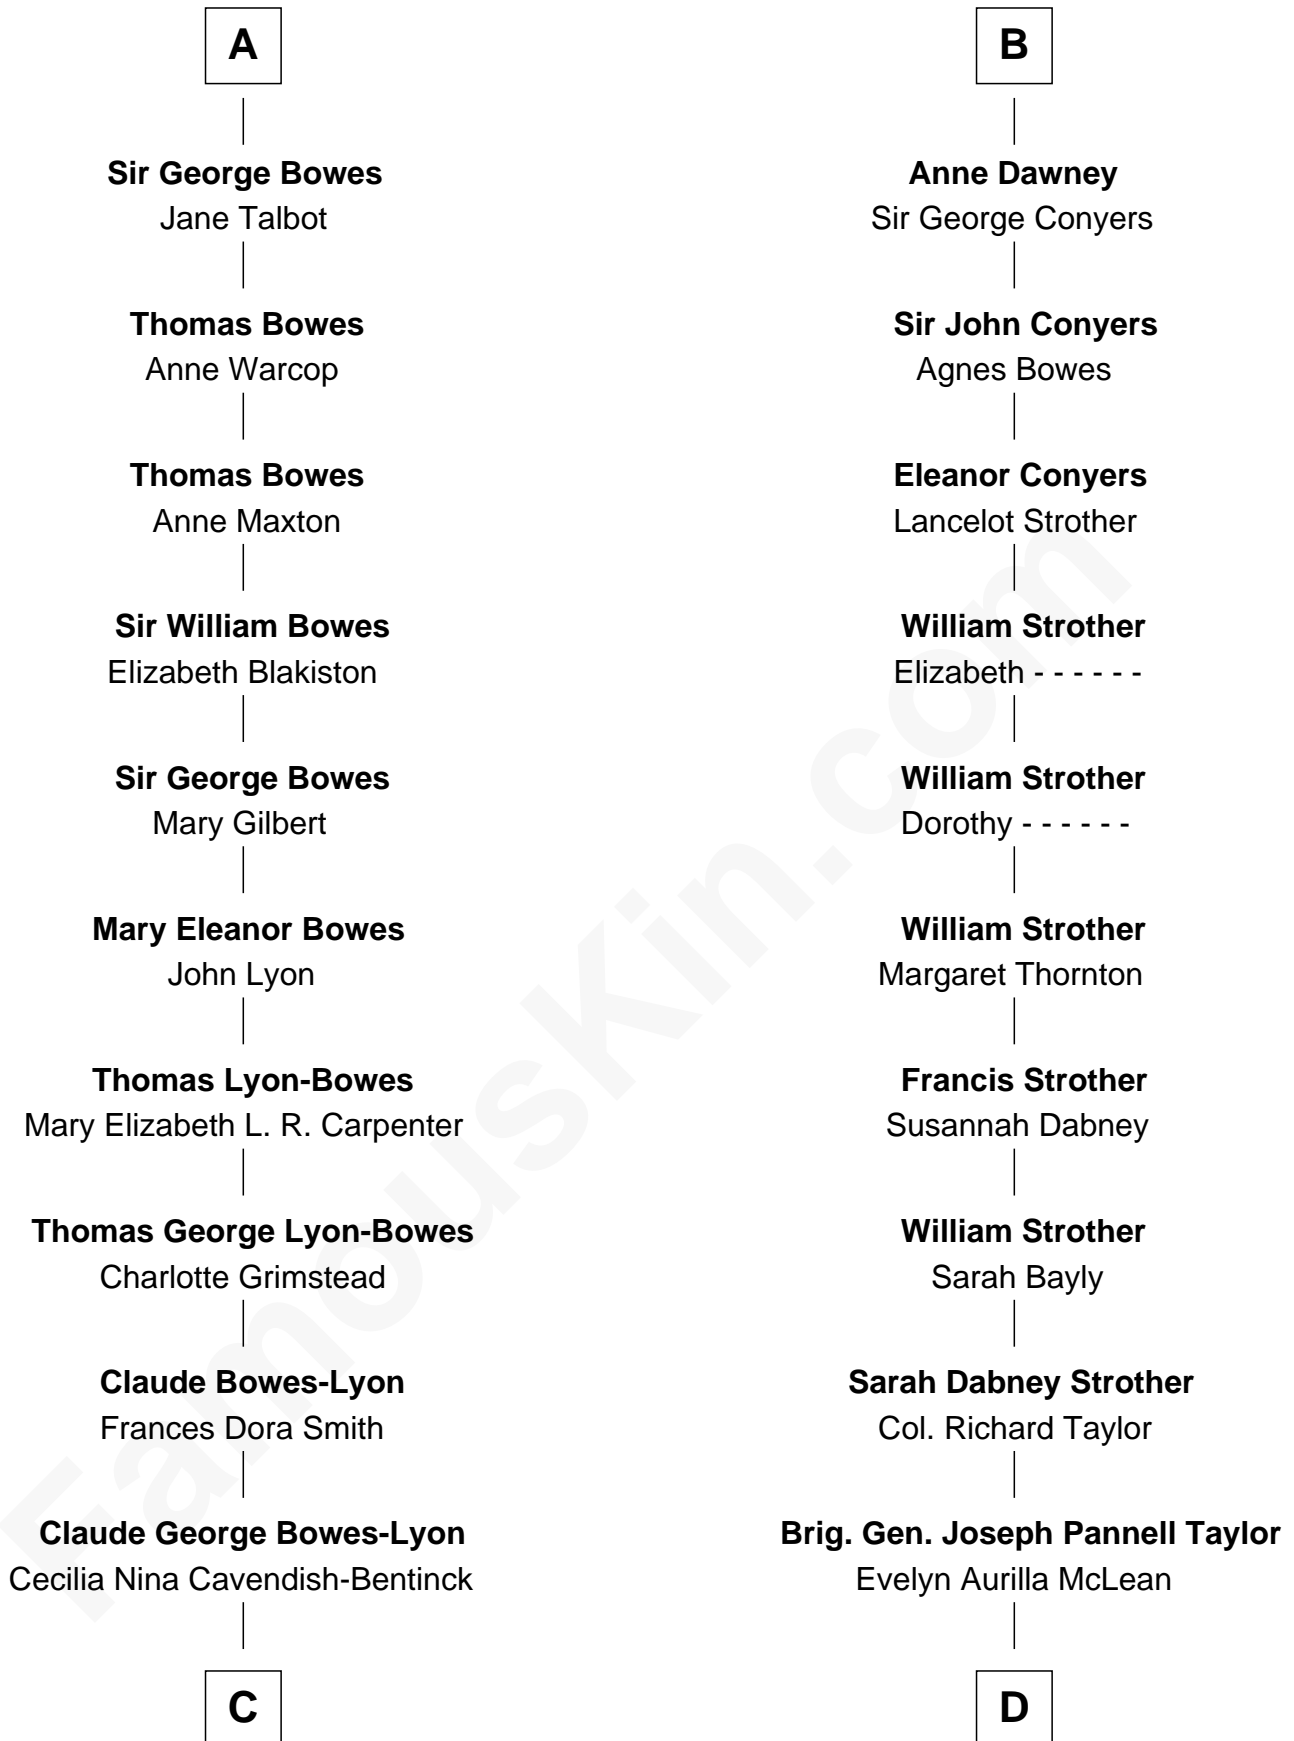

# FamousKin.com Relationship Chart of

**Prince Harry**

*Duke of Sussex*

20th cousin 1 time removed of

**Parker Stevenson**

*TV and Movie Actor*

**Sir Hugh I de Audley**

*Iseult de Mortimer*

**Alice de Audley**  
Sir Ralph de Greystoke

**Sir William de Greystoke**  
Joan FitzHenry

**Sir Ralph de Greystoke**  
Katherine de Clifford

**Joan de Greystoke**  
Sir William Bowes

**Sir William Bowes**  
Maud FitzHugh

**Sir Ralph Bowes**  
Margery Conyers

**Richard Bowes**  
Elizabeth Aske

**A**

**Alice de Audley**  
Sir Ralph de Neville

**Sir John de Neville**  
Maude de Percy

**Sir Ralph Neville**  
Joan Beaufort

**George Neville**  
Elizabeth Beauchamp

**Sir Henry Neville**  
Joan Bouchier

**Sir Richard Neville**  
Anne Stafford

**Dorothy Neville**  
Sir John Dawney

**B**

**C**

**Elizabeth Bowes-Lyon**

George VI, King of the United Kingdom

**Elizabeth II, Queen of the United Kingdom**