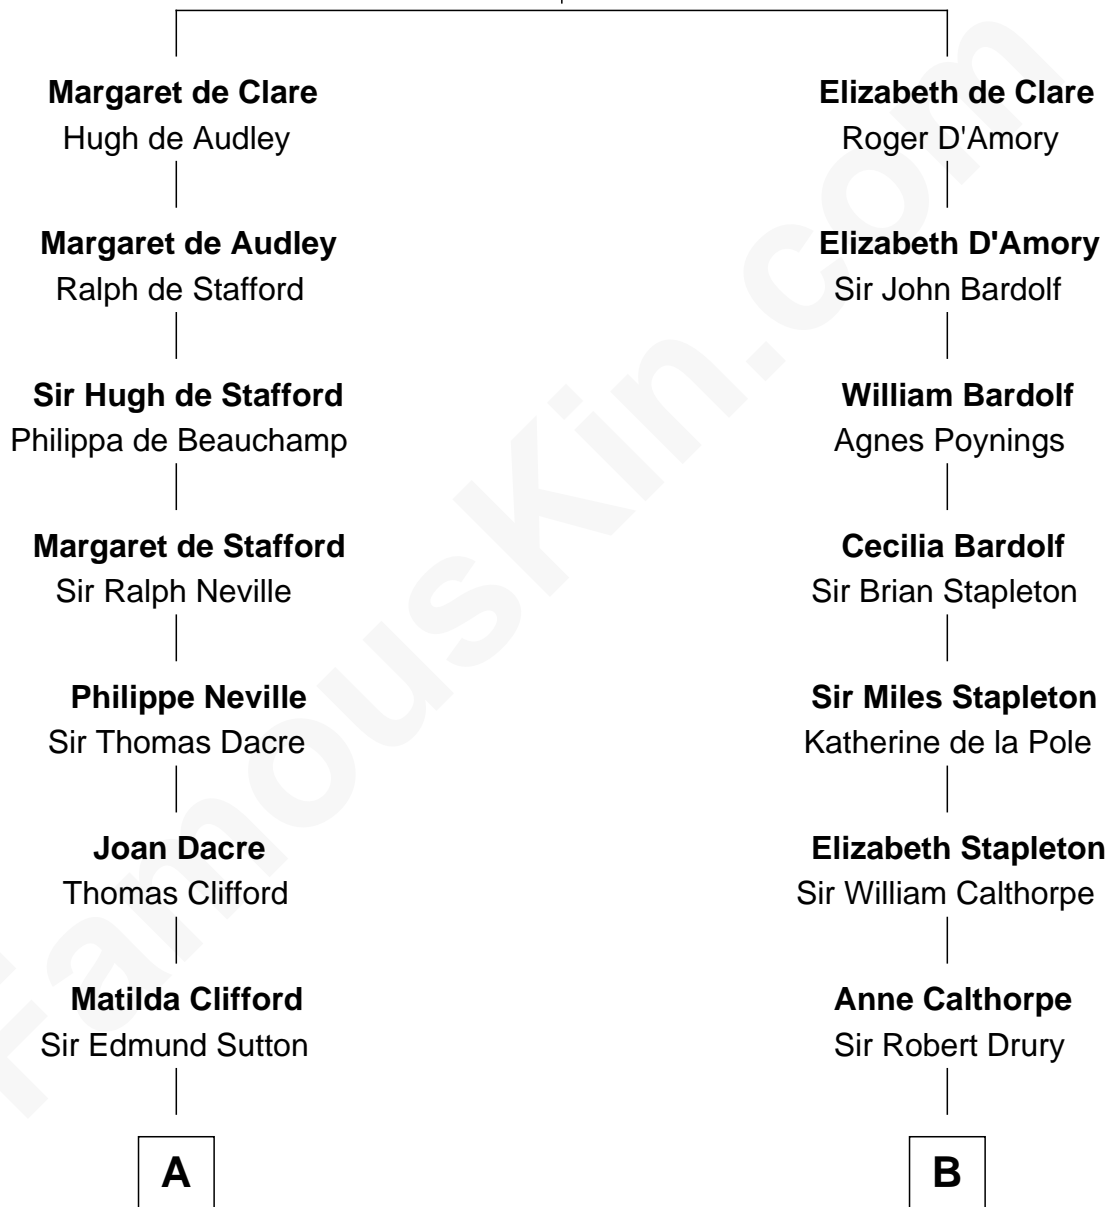

FamousKin.com Relationship Chart of

Prince Harry
Duke of Sussex

21st cousin of

Bob Moore

Co-Founder, Bob's Red Mill

Sir Gilbert de Clare

Joan of Acre

C

Charles Robert Spencer

Margaret Baring

Albert Edward John Spencer

Cynthia Elinor Beatrix Hamilton

Edward John Spencer

Frances Ruth Burke Roche

Princess Diana Frances Spencer

Charles III, King of the United Kingdom

Gertrude Maud Yost

Doris Dell Learnard

Kenneth Earl Moore

Bob Moore

Co-Founder, Bob's Red Mill