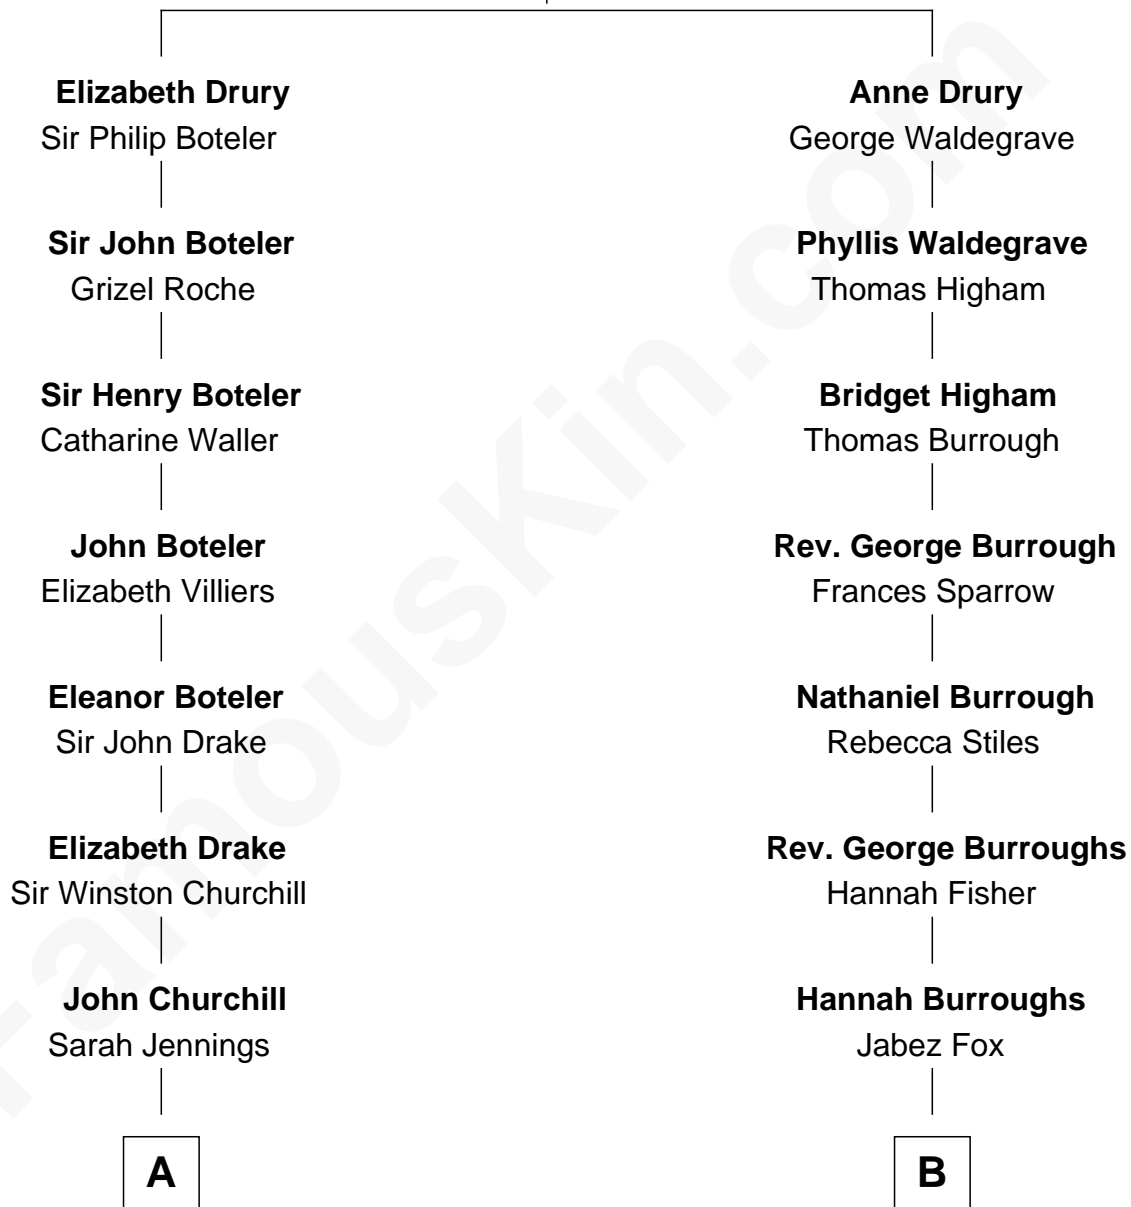

# FamousKin.com Relationship Chart of

**Prince Harry**  
*Duke of Sussex*

14th cousin 2 times removed of

**Bob Moore**

*Co-Founder, Bob's Red Mill*

**Sir Robert Drury**  
Anne Calthorpe

**A**

**Anne Churchill**  
Sir Charles Spencer

**John Spencer**  
Georgiana Carolina Carteret

**John Spencer**  
Margaret Georgiana Poyntz

**George John Spencer**  
Lavina Bingham

**Frederick Spencer**  
Adelaide Horatia Elizabeth Seymour

**Charles Robert Spencer**  
Margaret Baring

**Albert Edward John Spencer**  
Cynthia Elinor Beatrix Hamilton

**Edward John Spencer**  
Frances Ruth Burke Roche

**Princess Diana Frances Spencer**  
Charles III, King of the United Kingdom

**Prince Harry**  
*Duke of Sussex*

**Doris Dell Learnard**  
Kenneth Earl Moore

**Bob Moore**  
*Co-Founder, Bob's Red Mill*