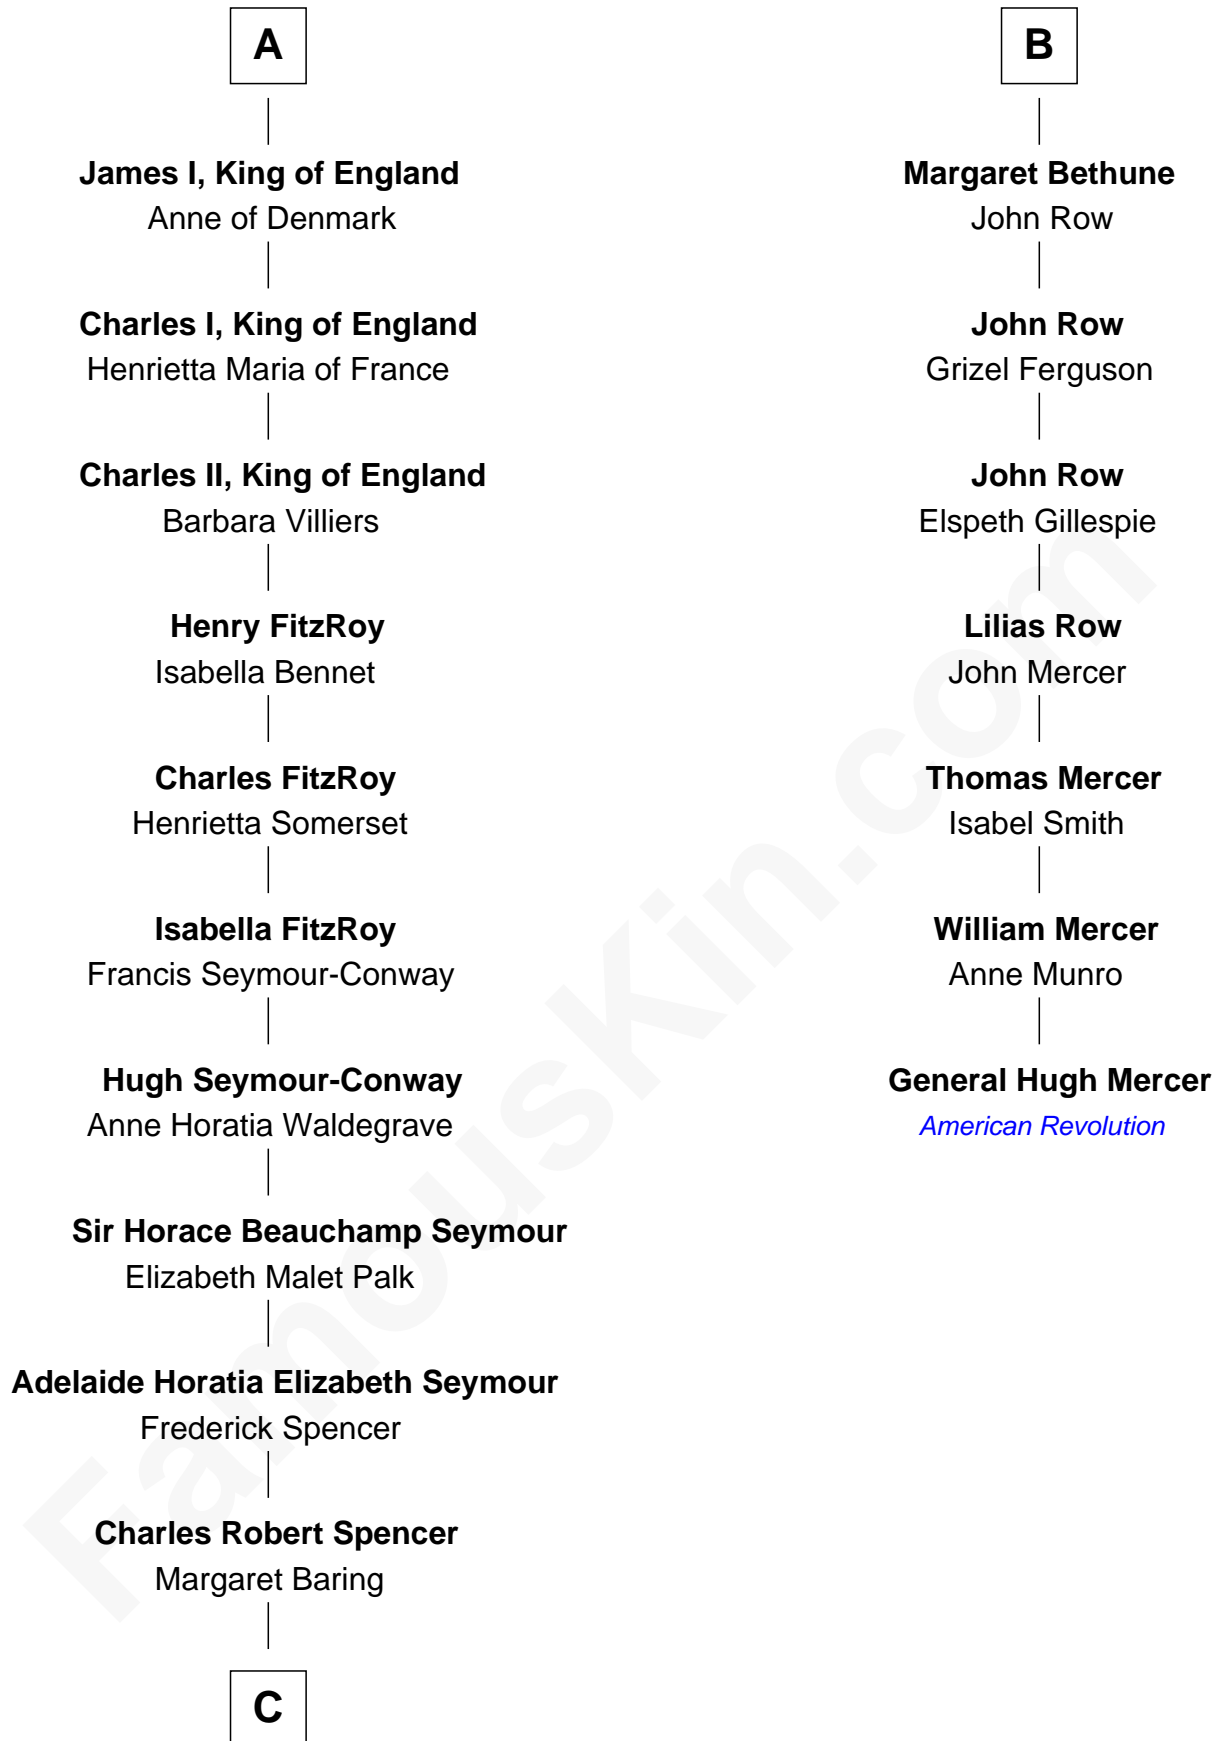

# FamousKin.com Relationship Chart of

**Prince Harry**

*Duke of Sussex*

13th cousin 7 times removed of

**General Hugh Mercer**

*American Revolution*

**Robert II, King of Scotland**

*with wife  
Elizabeth Mure*

Sir Robert Erskine

**James II, King of Scotland**

Mary of Guelders

**Thomas Erskine**

Janet Douglas

**James III, King of Scotland**

Margaret Oldenburg

**Sir Alexander Erskine**

John Bethune

**Mary, Queen of Scots**

Sir Henry Stewart

**John Bethune**

Agnes Anstruther

**A**

**B**

**C**

—  
**Albert Edward John Spencer**

Cynthia Elinor Beatrix Hamilton

—  
**Edward John Spencer**

Frances Ruth Burke Roche

—  
**Princess Diana Frances Spencer**

Charles III, King of the United Kingdom

—  
**Prince Harry**