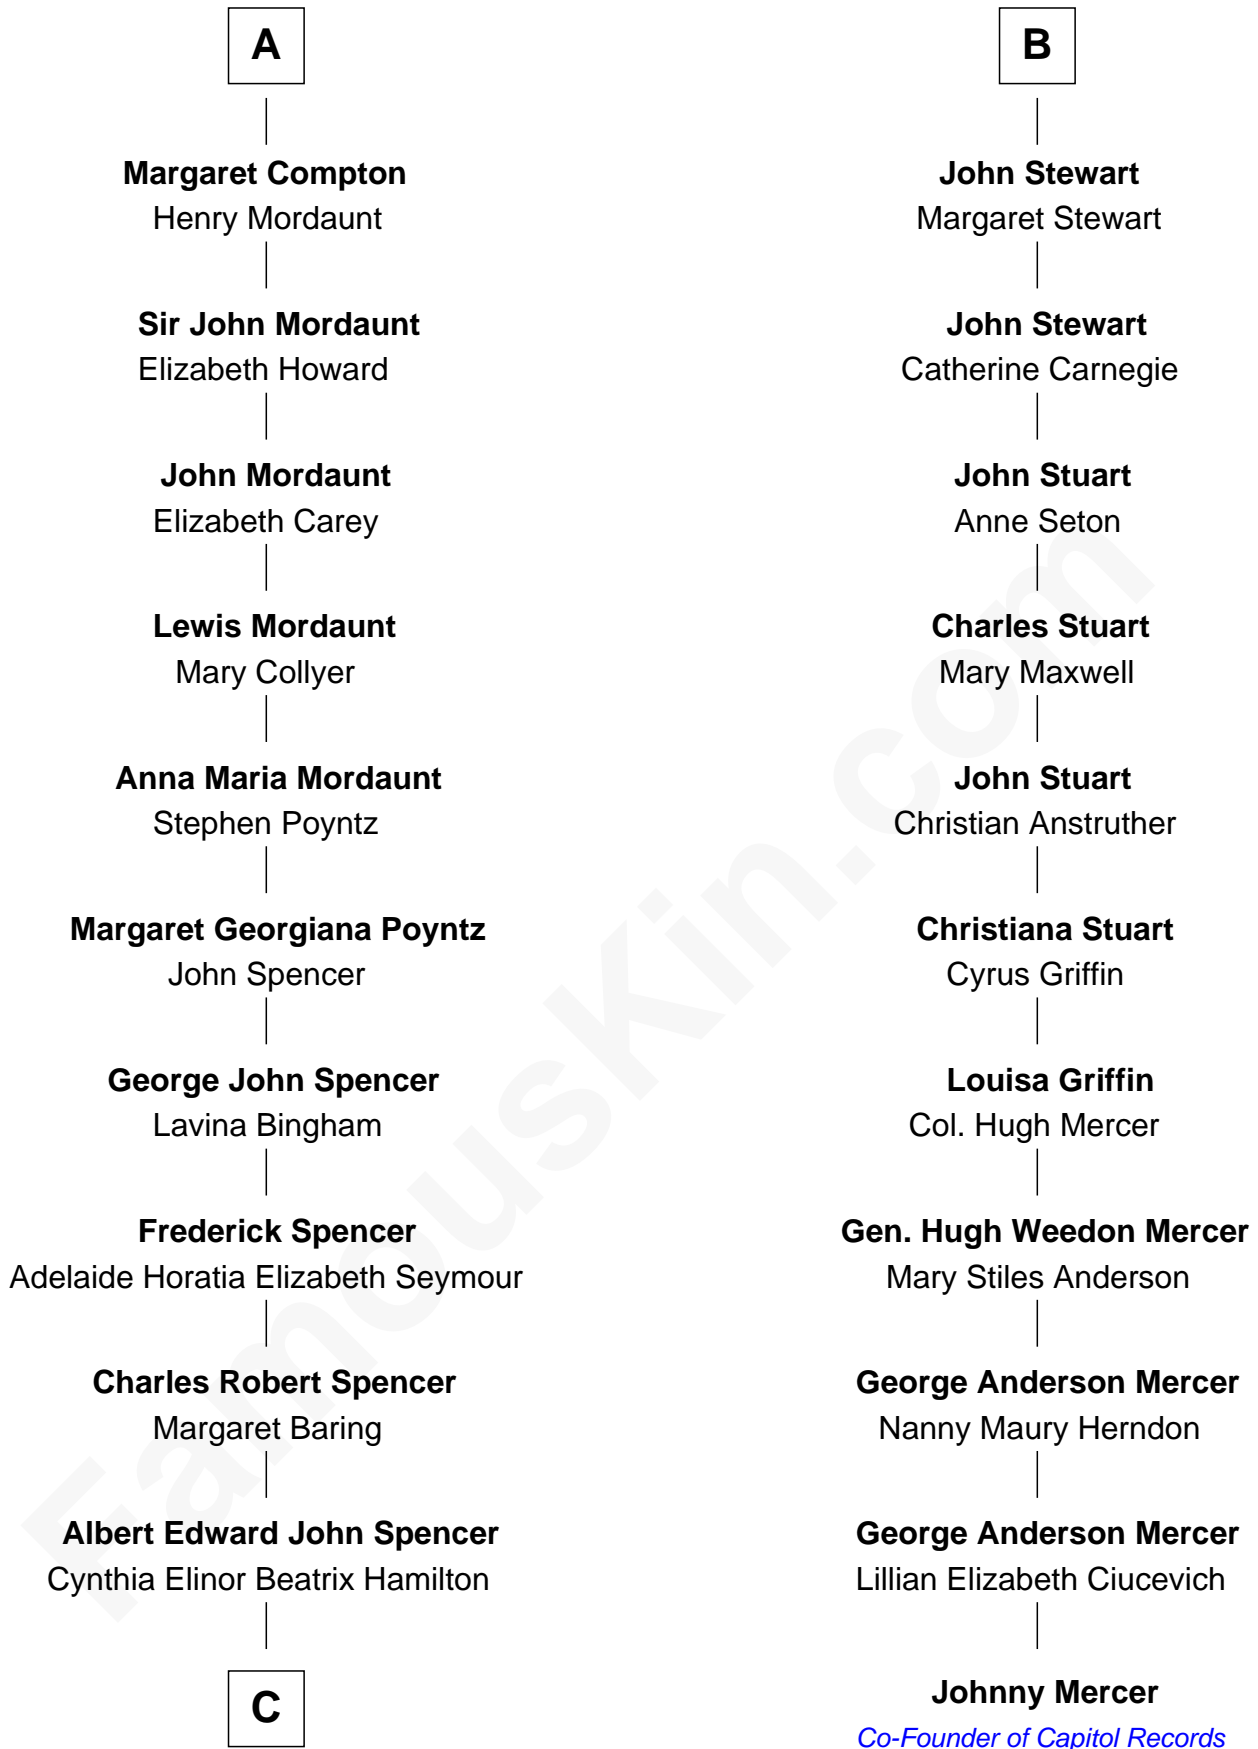

# FamousKin.com Relationship Chart of

**Prince Harry**  
*Duke of Sussex*

17th cousin 2 times removed of

**Johnny Mercer**

*Songwriter and Co-Founder of Capitol Records*

**Edward III, King of England**  
Philippa of Hainault

**C**

**Edward John Spencer**  
Frances Ruth Burke Roche

**Princess Diana Frances Spencer**  
Charles III, King of the United Kingdom

**Prince Harry**  
*Duke of Sussex*

FamousKin.com