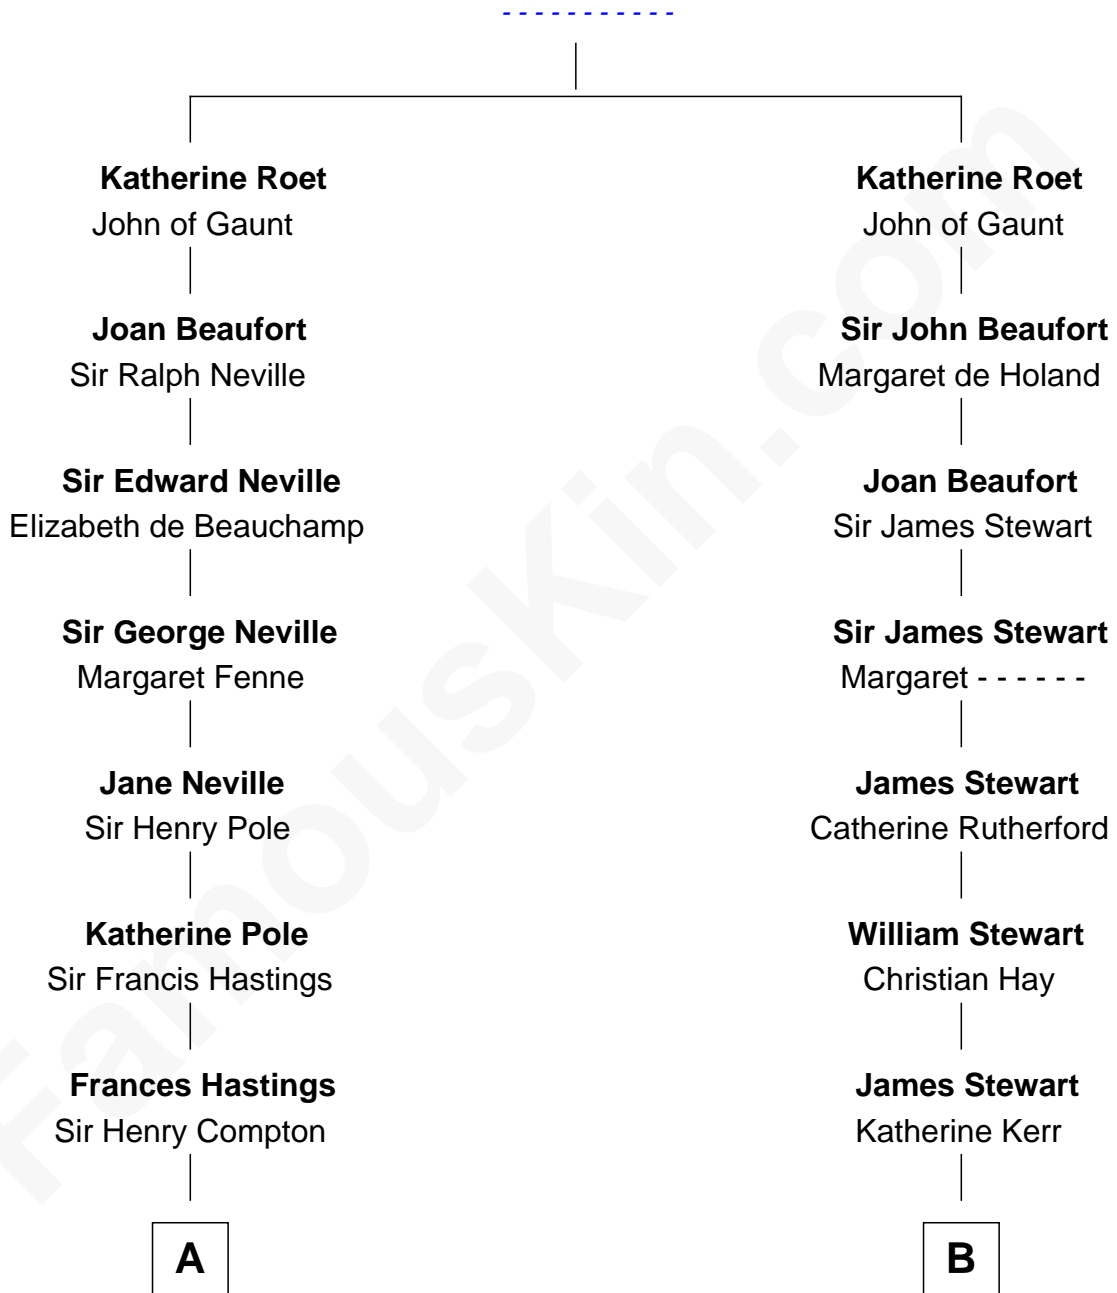

FamousKin.com
Relationship Chart of
Prince Harry
Duke of Sussex

17th cousin 2 times removed of

Johnny Mercer
Songwriter and Co-Founder of Capitol Records

Sir Paon de Roet

C

Edward John Spencer
Frances Ruth Burke Roche

Princess Diana Frances Spencer
Charles III, King of the United Kingdom

Prince Harry
Duke of Sussex

FamousKin.com