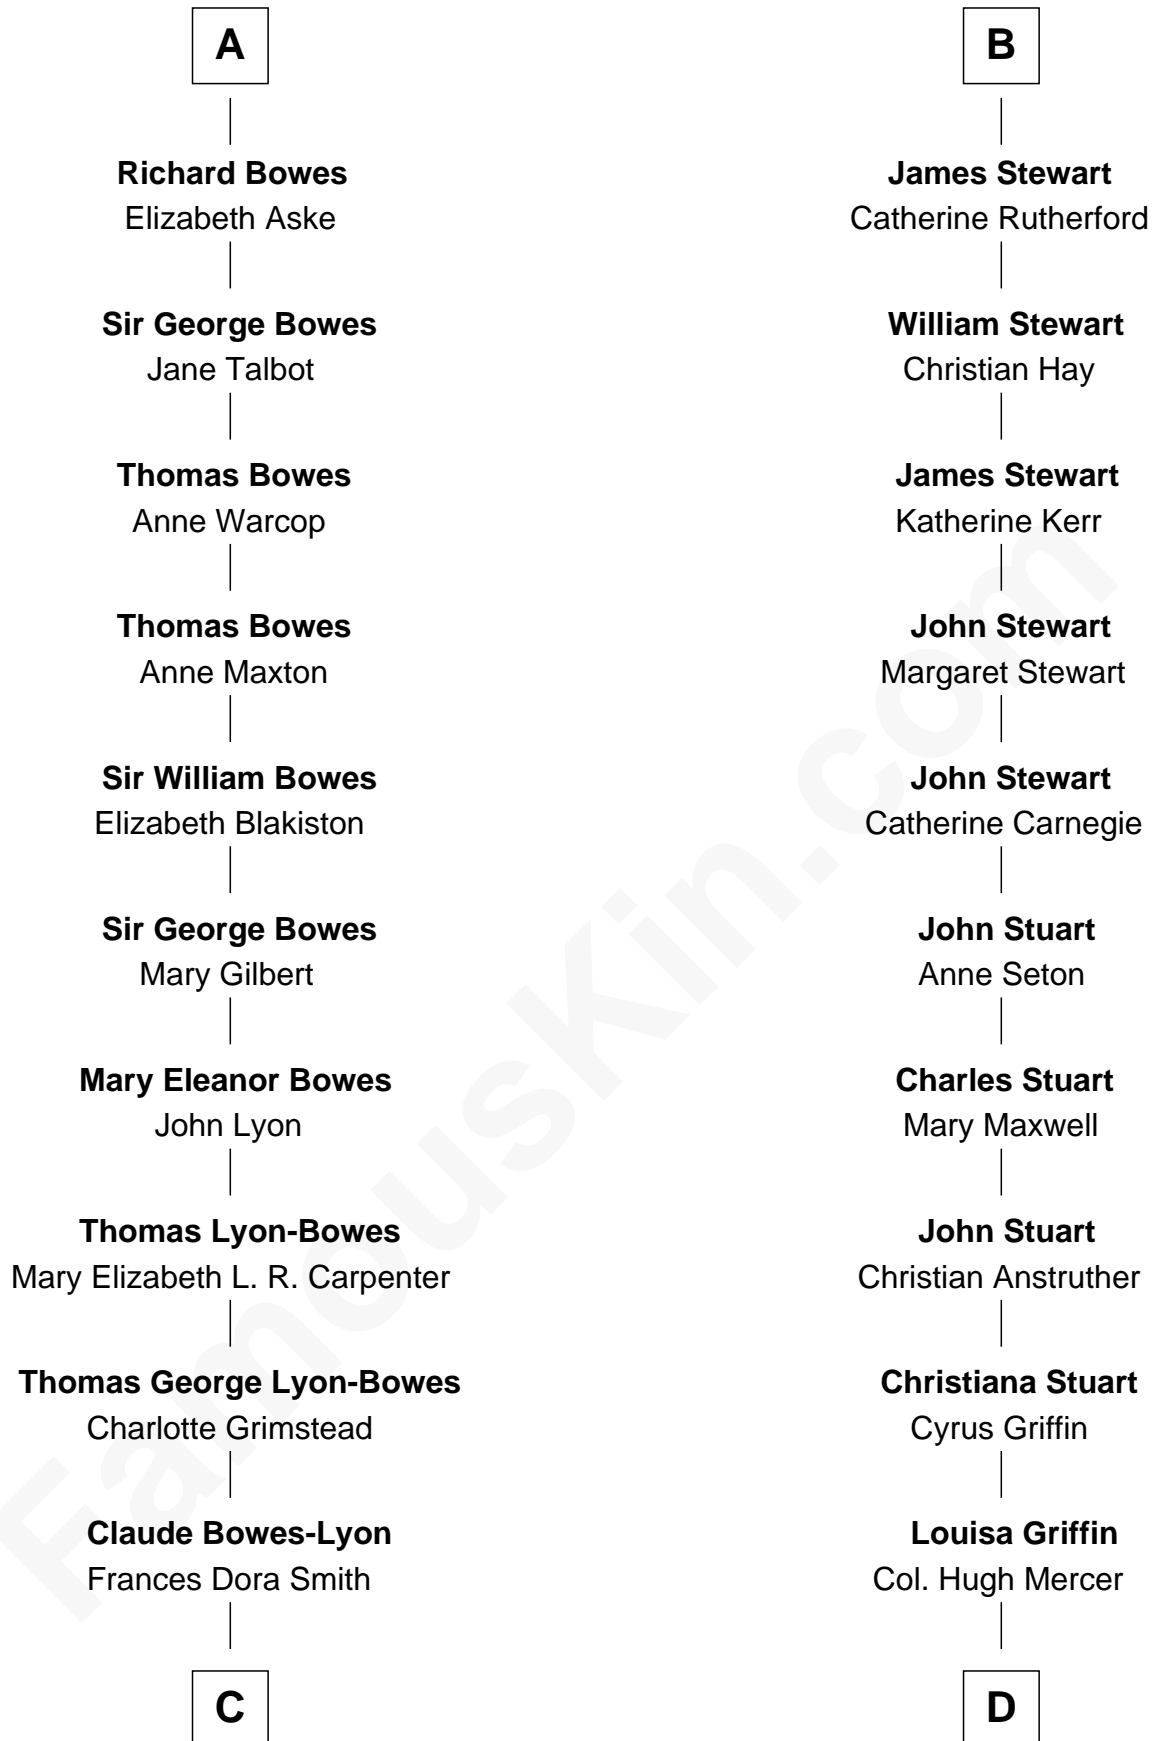

FamousKin.com Relationship Chart of

Prince Harry
Duke of Sussex

20th cousin 1 time removed of

Johnny Mercer

Songwriter and Co-Founder of Capitol Records

C

Claude George Bowes-Lyon
Cecilia Nina Cavendish-Bentinck

Elizabeth Bowes-Lyon
George VI, King of the United Kingdom

Elizabeth II, Queen of the United Kingdom
Prince Philip of Edinburgh

Charles III, King of the United Kingdom
Princess Diana Frances Spencer

Prince Harry
Duke of Sussex