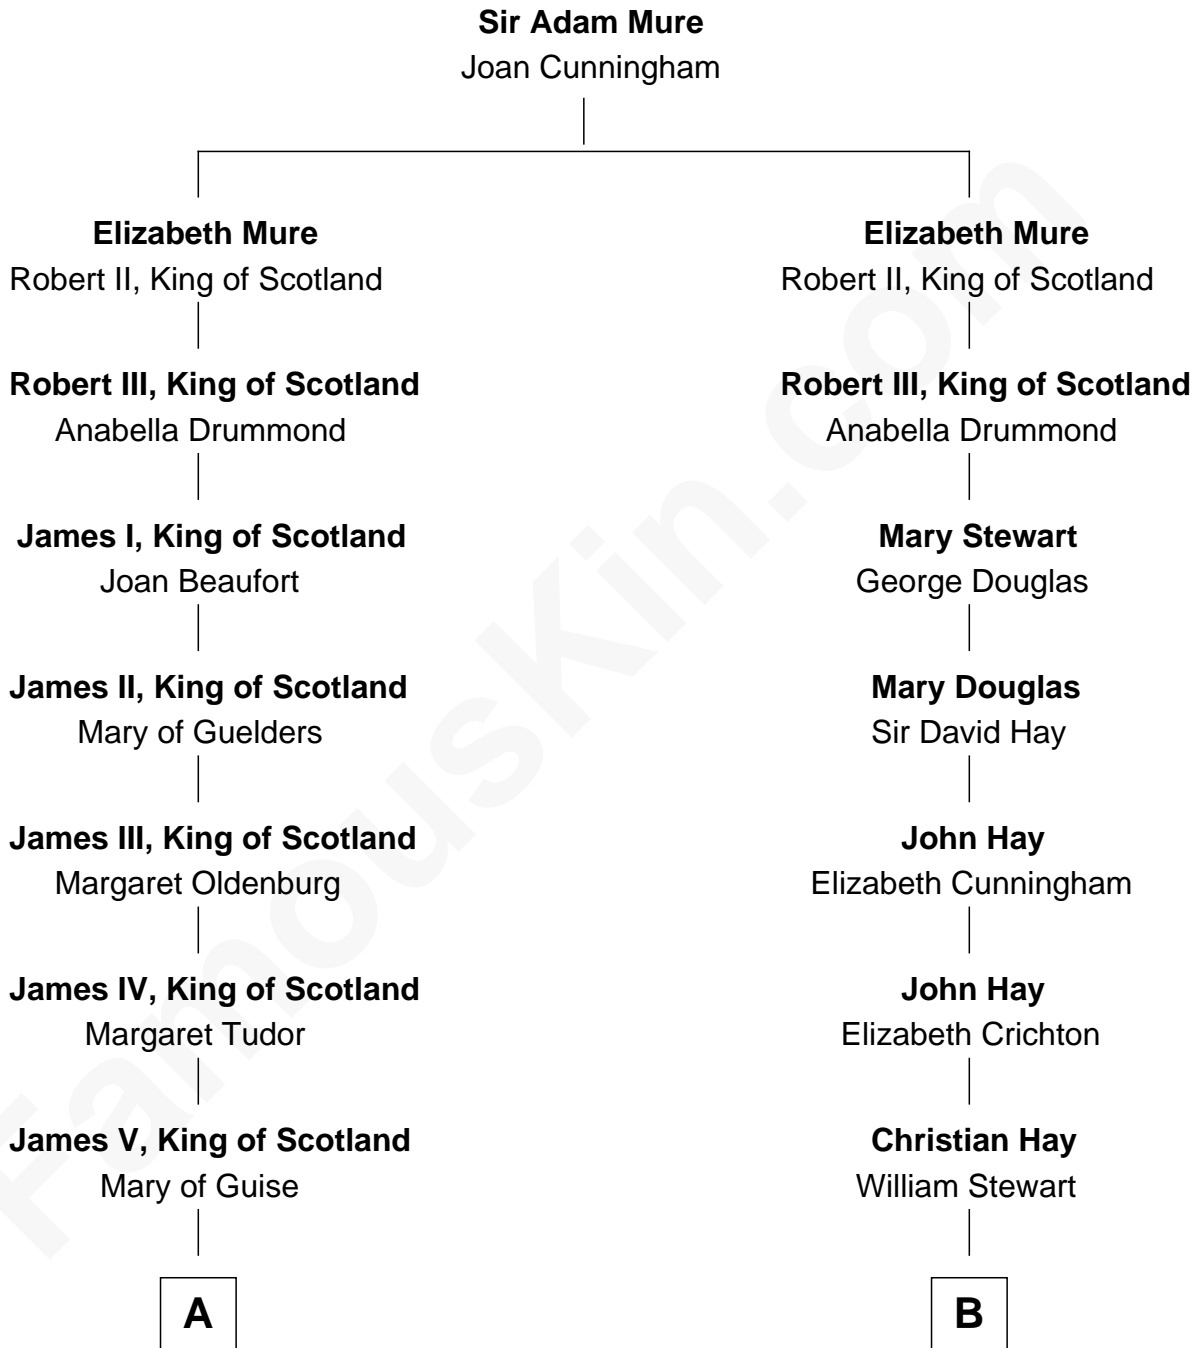

FamousKin.com

Relationship Chart of

Prince Harry
Duke of Sussex

18th cousin 3 times removed of

Johnny Mercer

Songwriter and Co-Founder of Capitol Records

C

Charles Robert Spencer

Margaret Baring

Albert Edward John Spencer

Cynthia Elinor Beatrix Hamilton

Edward John Spencer

Frances Ruth Burke Roche

Princess Diana Frances Spencer

Charles III, King of the United Kingdom

Prince Harry