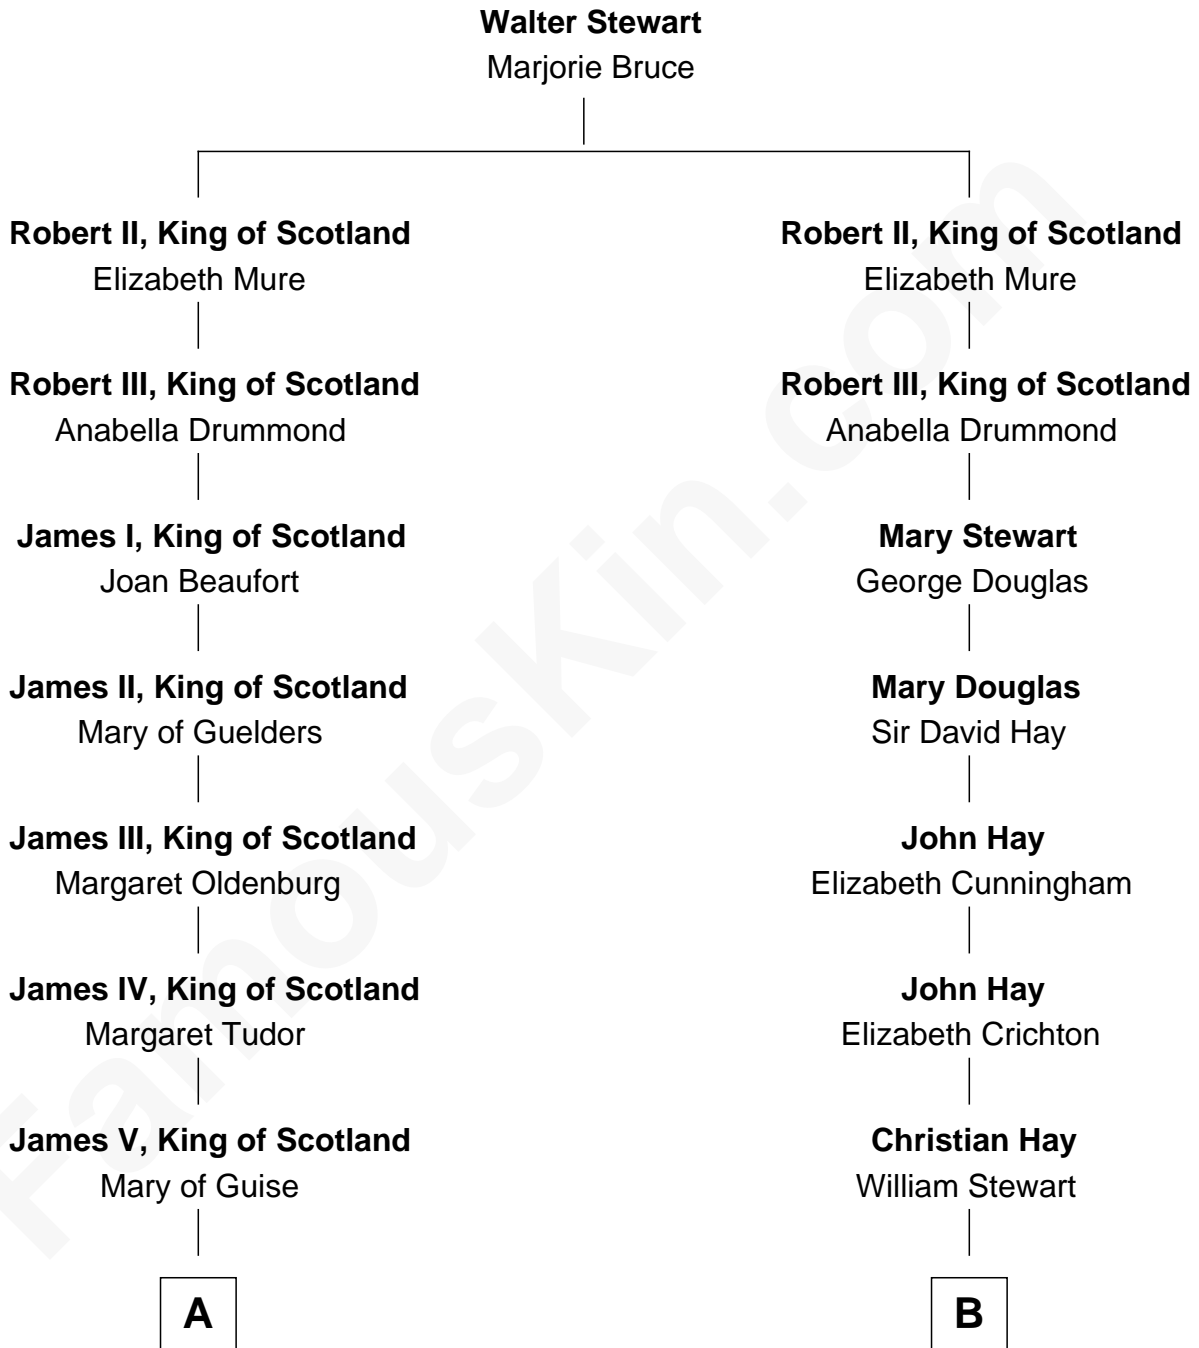

FamousKin.com Relationship Chart of

Prince Harry
Duke of Sussex

18th cousin 3 times removed of

Johnny Mercer

Songwriter and Co-Founder of Capitol Records

C

Charles Robert Spencer

Margaret Baring

Albert Edward John Spencer

Cynthia Elinor Beatrix Hamilton

Edward John Spencer

Frances Ruth Burke Roche

Princess Diana Frances Spencer

Charles III, King of the United Kingdom

Prince Harry

Duke of Sussex