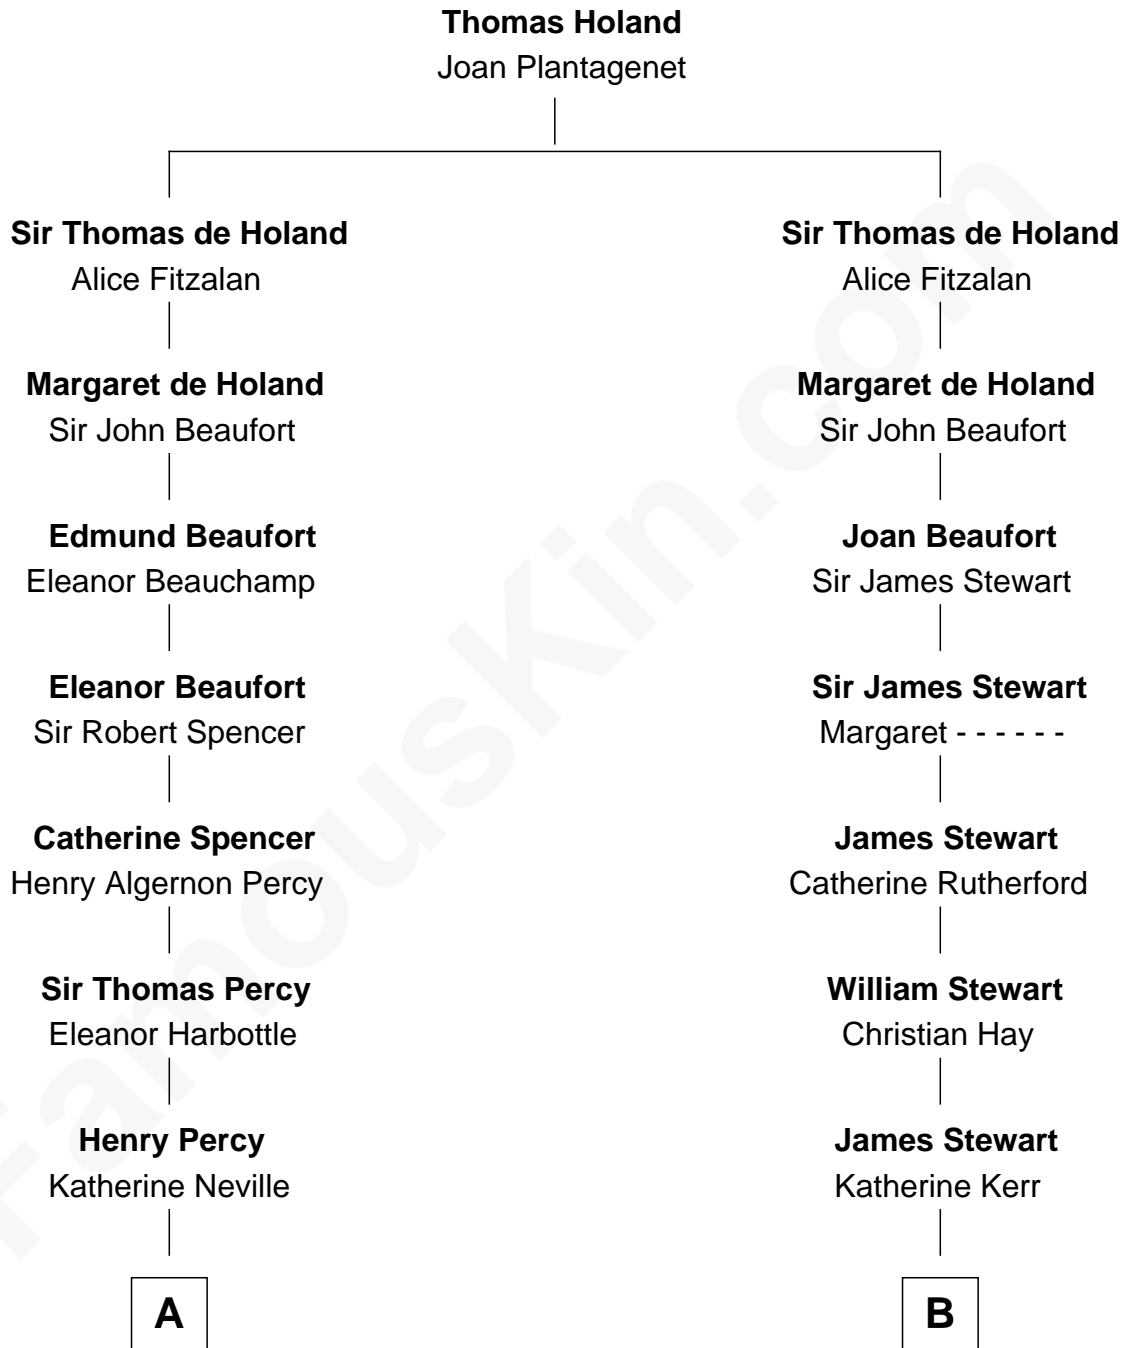

FamousKin.com Relationship Chart of

Prince Harry
Duke of Sussex

17th cousin 3 times removed of

Johnny Mercer

Songwriter and Co-Founder of Capitol Records

A

Henry Percy
Dorothy Devereux

Dorothy Percy
Robert Sydney

Dorothy Sydney
Henry Spencer

Sir Robert Spencer
Ann Digby

Sir Charles Spencer
Anne Churchill

John Spencer
Georgiana Carolina Carteret

John Spencer
Margaret Georgiana Poyntz

George John Spencer
Lavina Bingham

Frederick Spencer
Adelaide Horatia Elizabeth Seymour

Charles Robert Spencer
Margaret Baring

C

B

John Stewart
Margaret Stewart

John Stewart
Catherine Carnegie

John Stuart
Anne Seton

Charles Stuart
Mary Maxwell