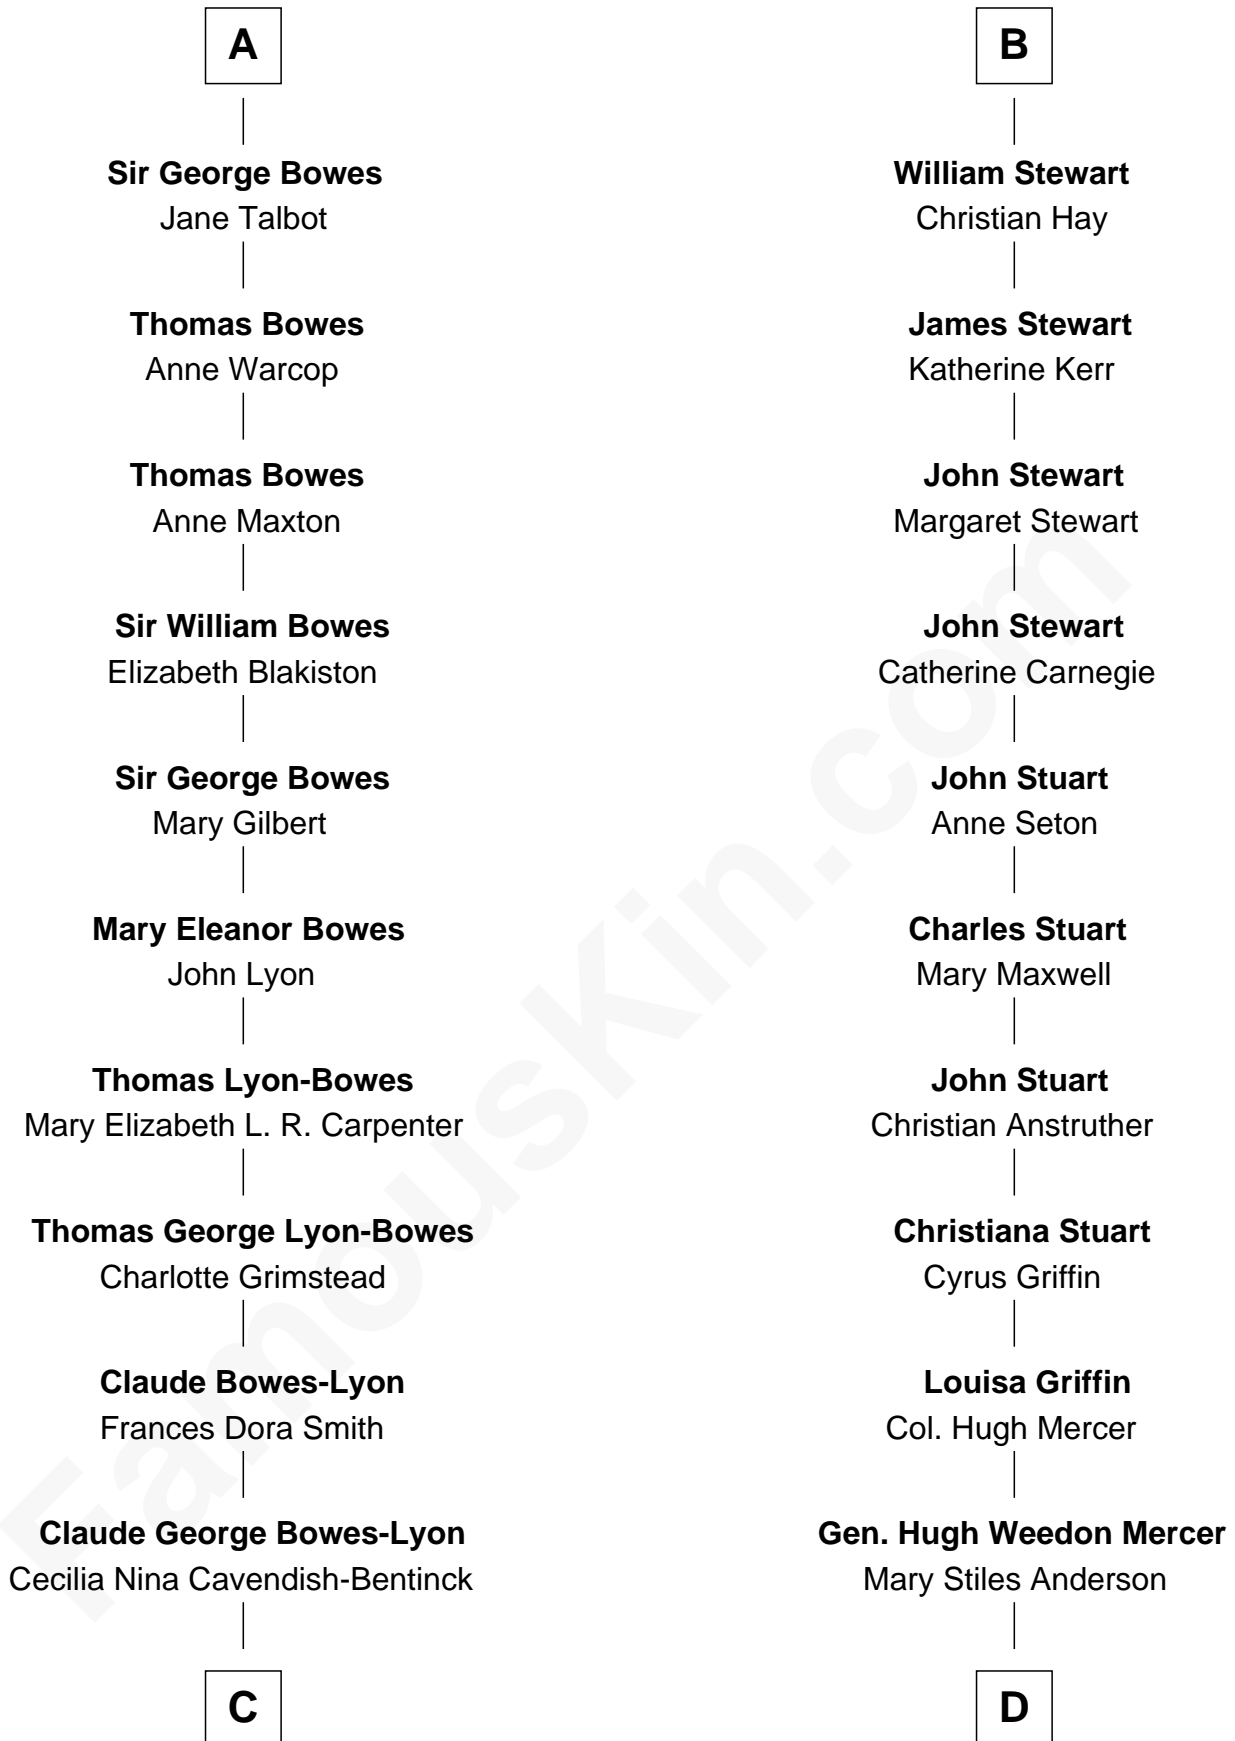

FamousKin.com Relationship Chart of

Prince Harry
Duke of Sussex

19th cousin 1 time removed of

Johnny Mercer

Songwriter and Co-Founder of Capitol Records

Richard Fitzalan
Alice de Saluzzo

Edmund Fitzalan
Alice de Warenne

Aline Fitzalan
Sir Roger le Strange

Lucy le Strange
Sir William Willoughby

Margery Willoughby
Sir William FitzHugh

Maud FitzHugh
Sir William Bowes

Sir Ralph Bowes
Margery Conyers

Richard Bowes
Elizabeth Aske

A

Edmund Fitzalan
Alice de Warenne

Richard Fitzalan
Eleanor Plantagenet

Alice Fitzalan
Sir Thomas de Holand

Margaret de Holand
Sir John Beaufort

Joan Beaufort
Sir James Stewart

Sir James Stewart
Margaret - - - - -

James Stewart
Catherine Rutherford

B

C

Elizabeth Bowes-Lyon

George VI, King of the United Kingdom

Elizabeth II, Queen of the United Kingdom

Prince Philip of Edinburgh

Charles III, King of the United Kingdom