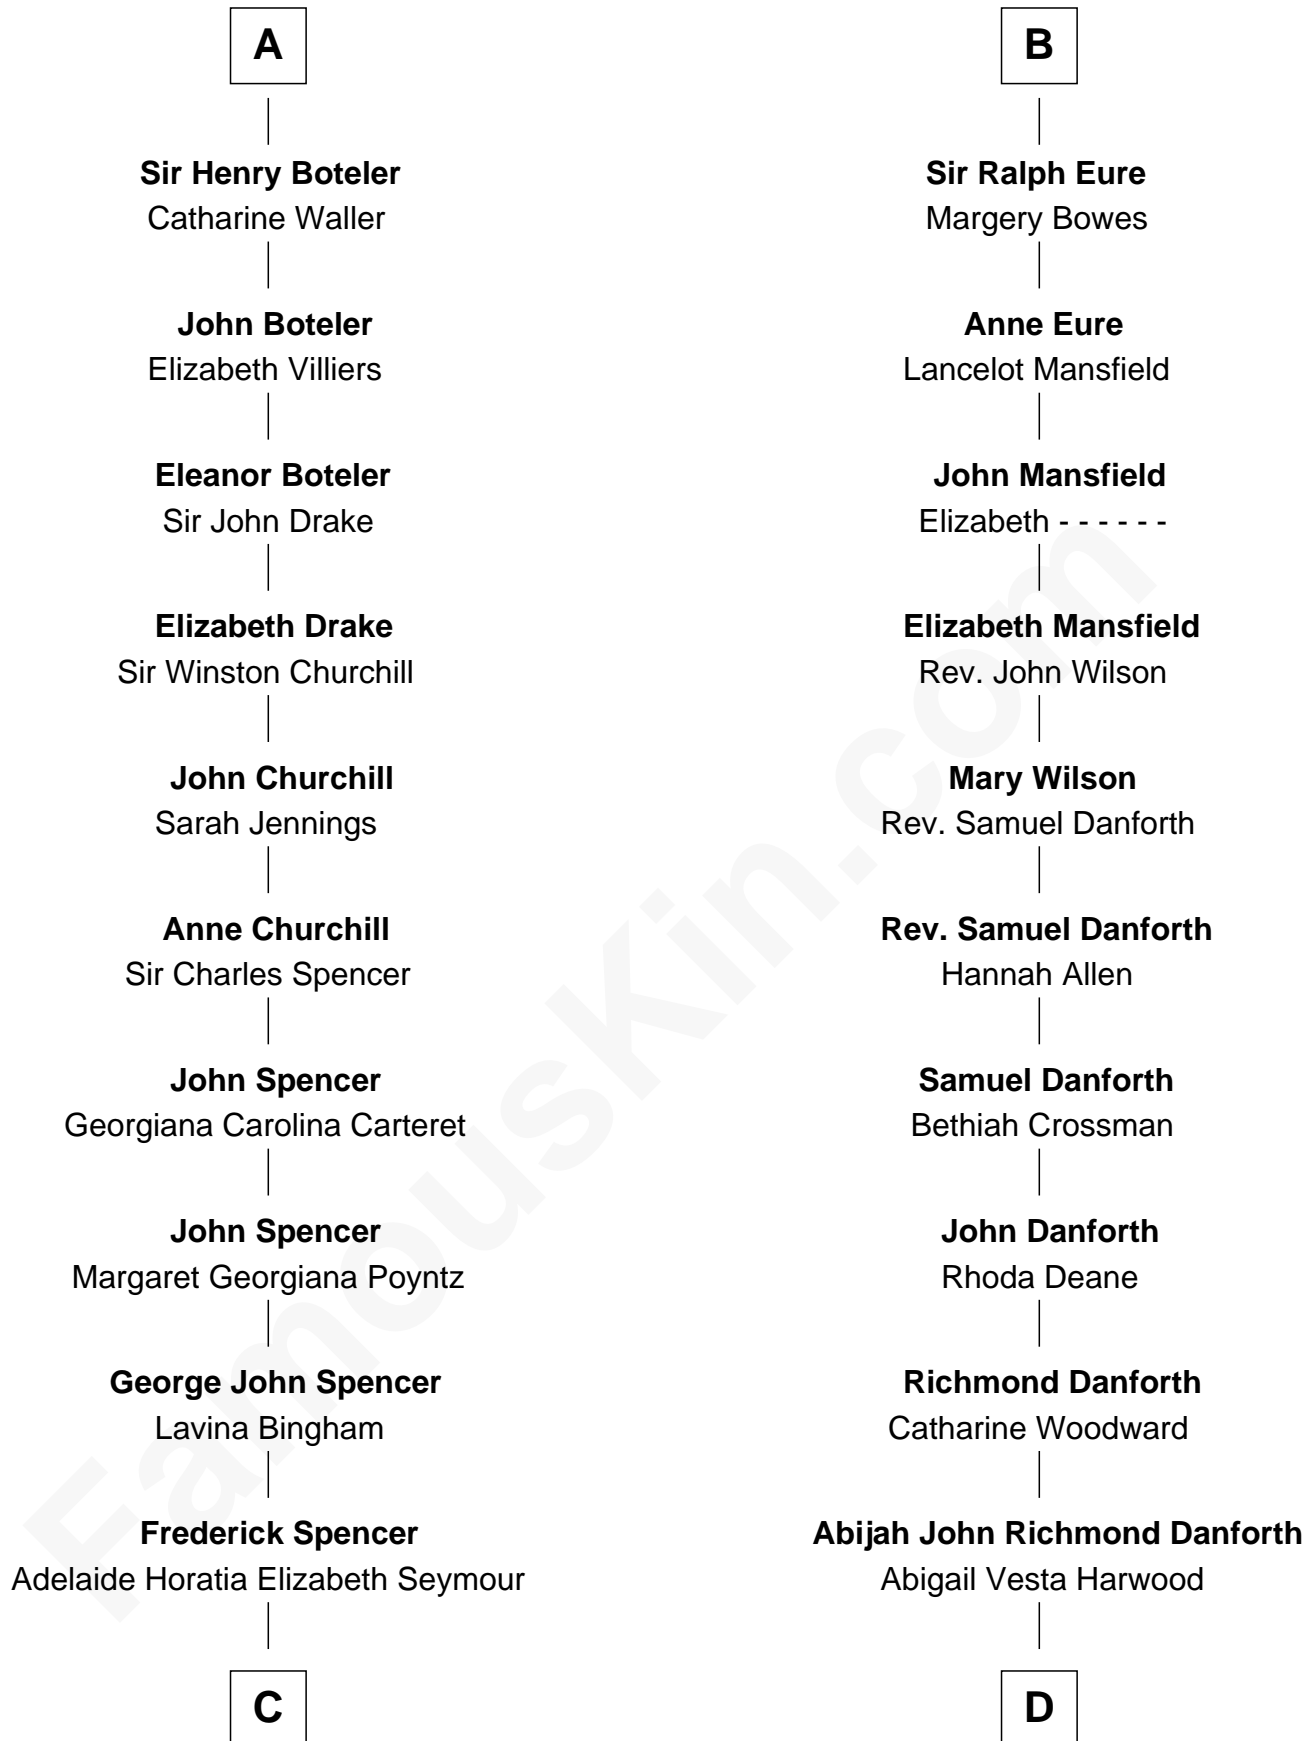

FamousKin.com Relationship Chart of

Prince Harry
Duke of Sussex

21st cousin of

Zach Snyder
Filmmaker

Sir John de Wingfield
Eleanor de Glanville

C

Charles Robert Spencer

Margaret Baring

Albert Edward John Spencer

Cynthia Elinor Beatrix Hamilton

Edward John Spencer

Frances Ruth Burke Roche

Princess Diana Frances Spencer

Charles III, King of the United Kingdom

Prince Harry

Duke of Sussex