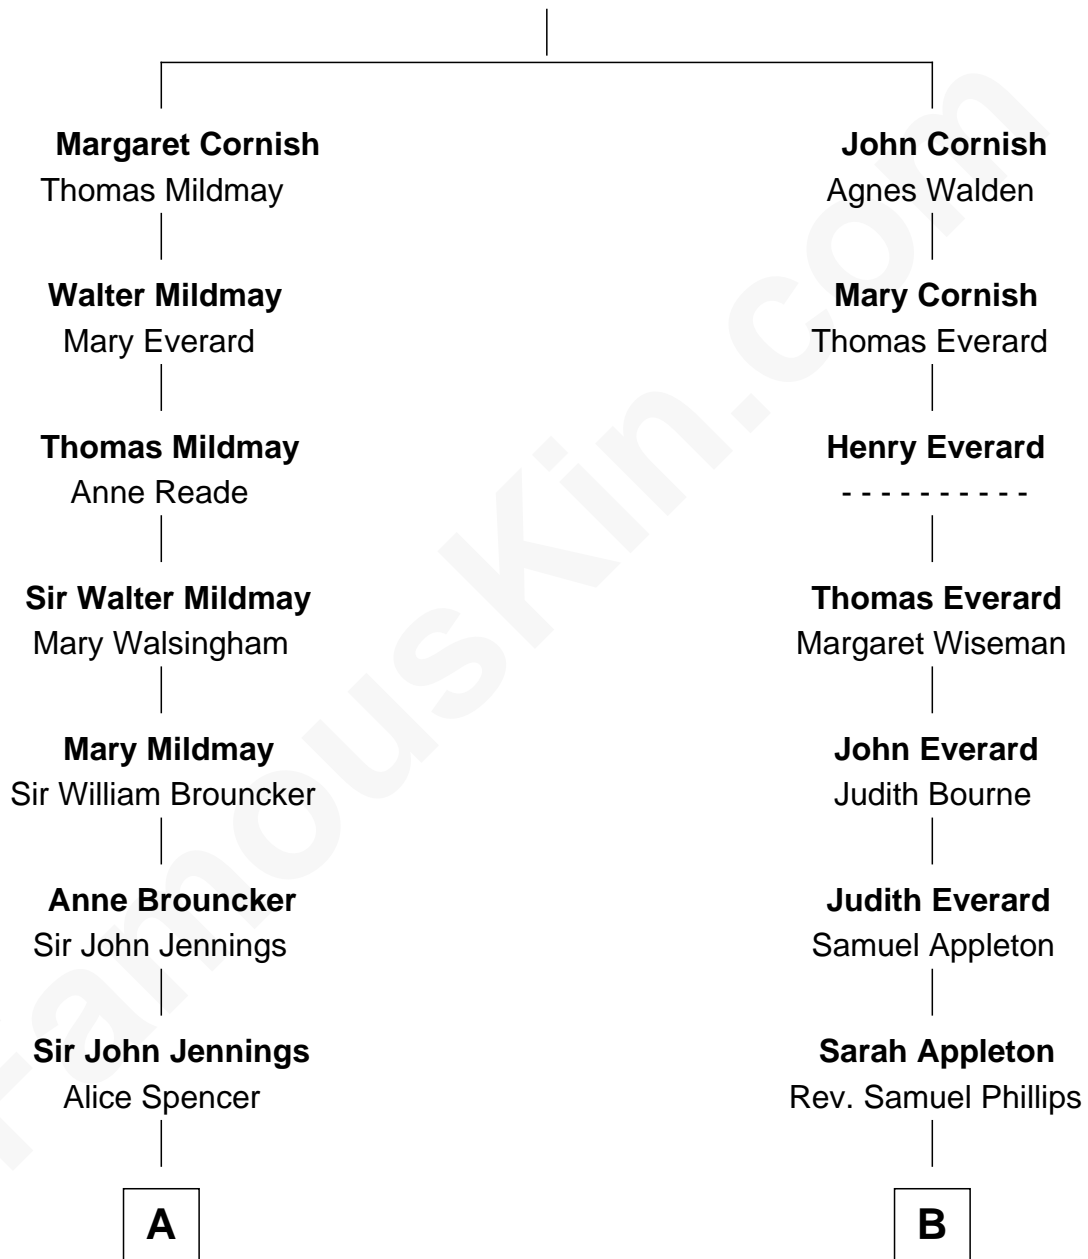

FamousKin.com Relationship Chart of

Prince Harry
Duke of Sussex

14th cousin 4 times removed of

Robert Frost
Poet and Playwright

John Cornish

A

Richard Jennings
Frances Thornhurst

Sarah Jennings
John Churchill

Anne Churchill
Sir Charles Spencer

John Spencer
Georgiana Carolina Carteret

John Spencer
Margaret Georgiana Poyntz

George John Spencer
Lavina Bingham

Frederick Spencer
Adelaide Horatia Elizabeth Seymour

Charles Robert Spencer
Margaret Baring