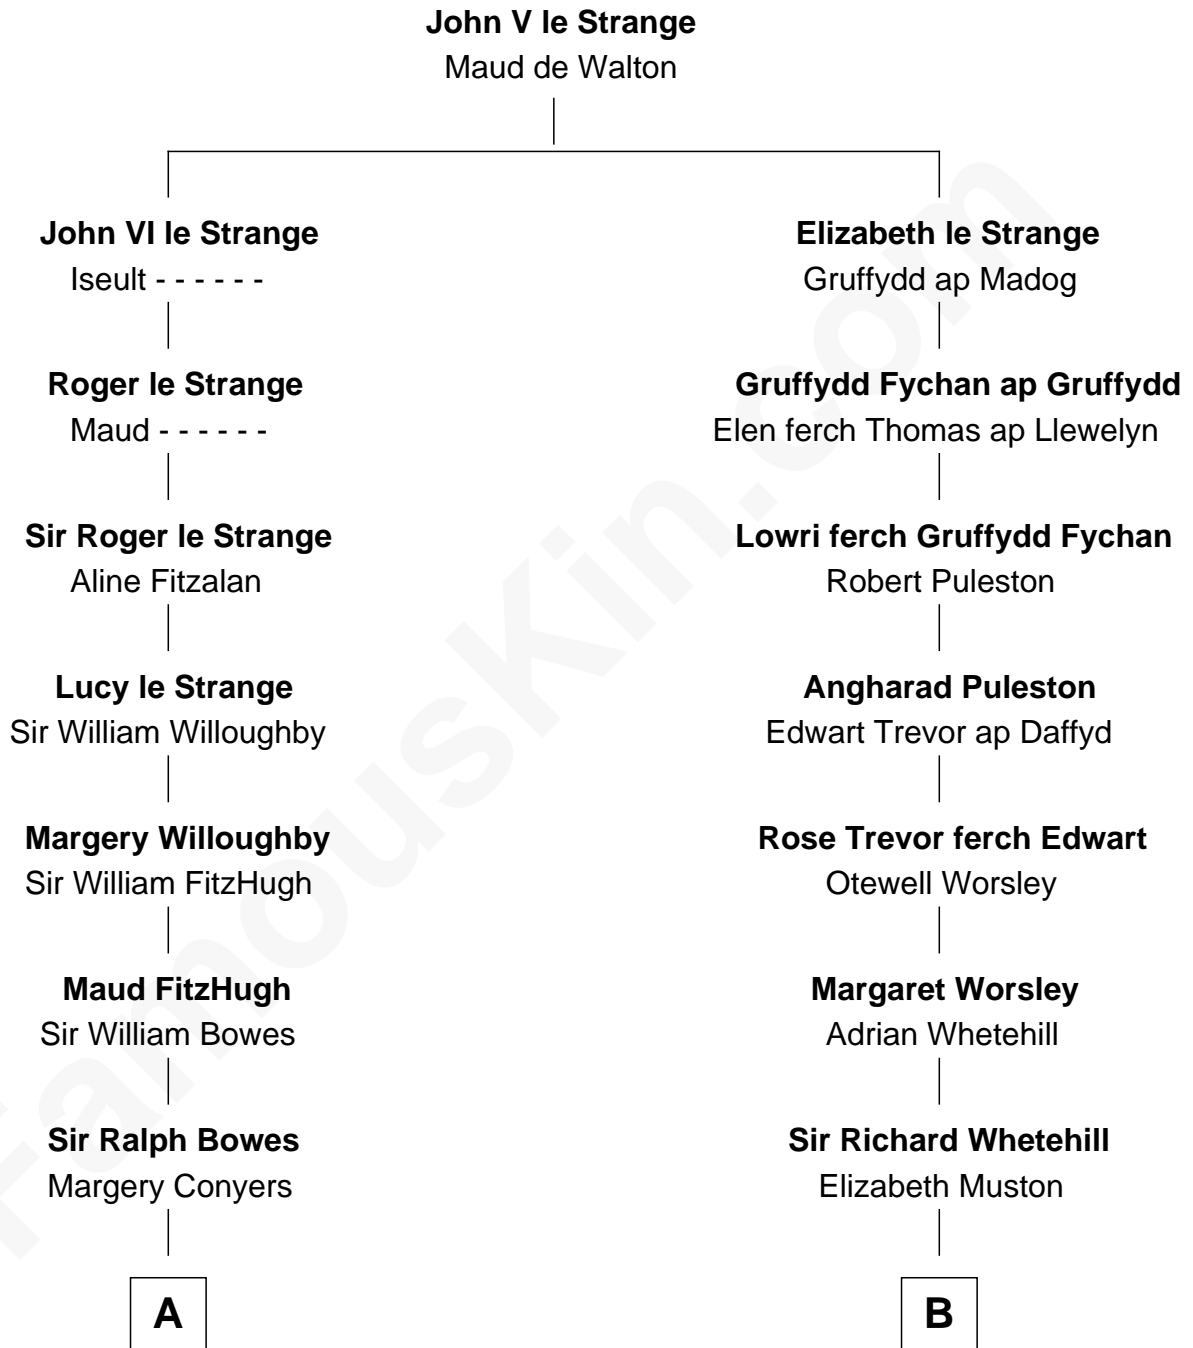

FamousKin.com Relationship Chart of

Prince Harry
Duke of Sussex

18th cousin 3 times removed of

Robert Frost
Poet and Playwright

C

Claude George Bowes-Lyon
Cecilia Nina Cavendish-Bentinck

Elizabeth Bowes-Lyon
George VI, King of the United Kingdom

Elizabeth II, Queen of the United Kingdom
Prince Philip of Edinburgh

Charles III, King of the United Kingdom
Princess Diana Frances Spencer

Prince Harry
Duke of Sussex

D

William Prescott Frost
Isabella Moodie