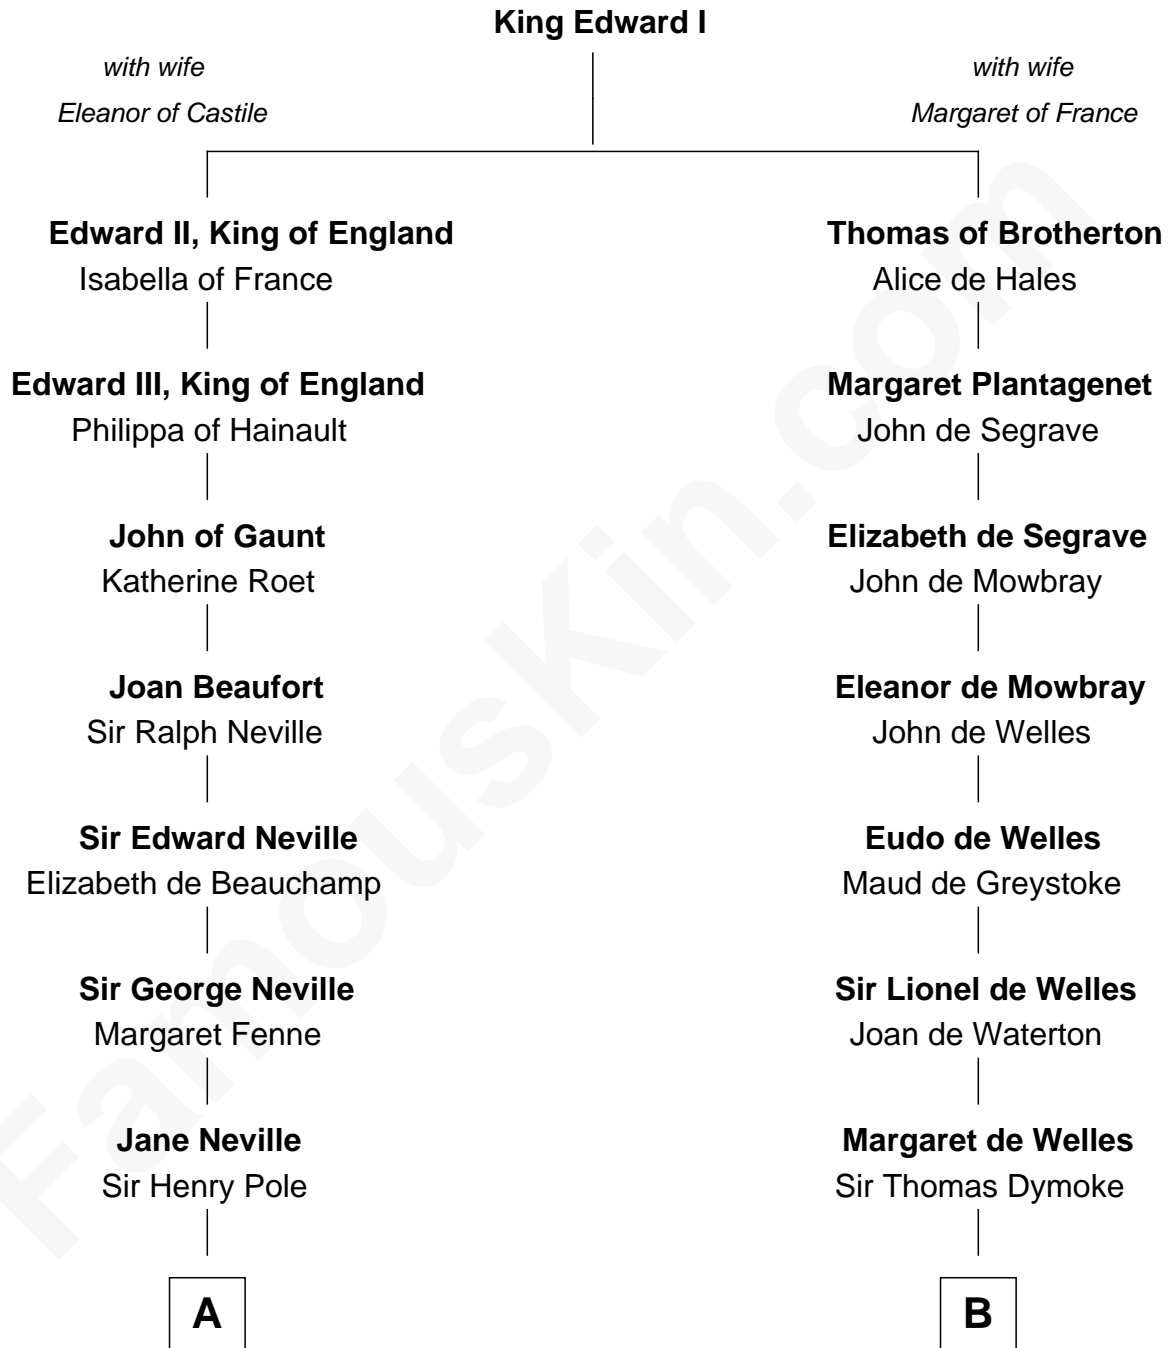

# FamousKin.com Relationship Chart of

**Prince Harry**

*Duke of Sussex*

20th cousin 1 time removed of

**Robert Frost**

*Poet and Playwright*

**C**

**Charles Robert Spencer**

Margaret Baring

**Albert Edward John Spencer**

Cynthia Elinor Beatrix Hamilton

**Edward John Spencer**

Frances Ruth Burke Roche

**Princess Diana Frances Spencer**

Charles III, King of the United Kingdom

**Prince Harry**