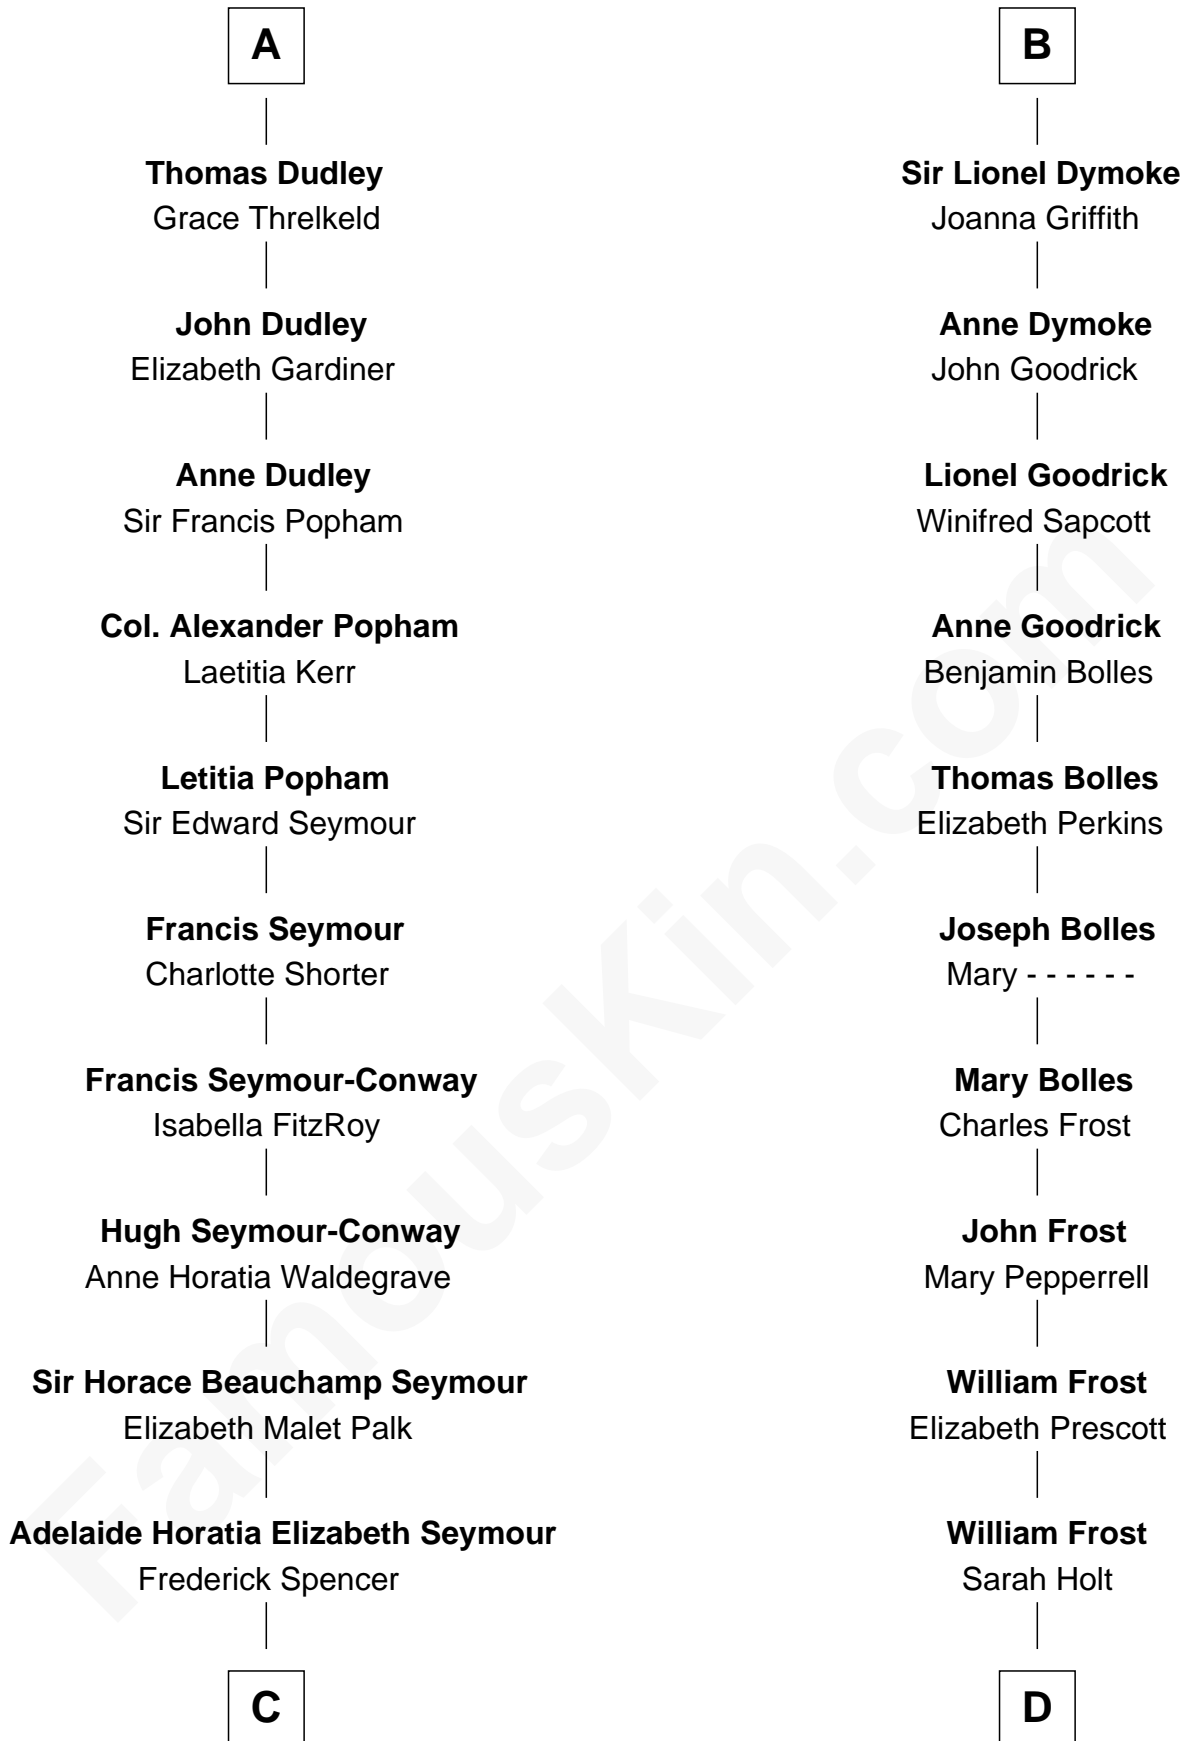

FamousKin.com Relationship Chart of

Prince Harry

Duke of Sussex

20th cousin 1 time removed of

Robert Frost

Poet and Playwright

Sir Patrick de Chaworth

Isabella de Beauchamp

Henry Plantagenet

Joan of Lancaster

John de Mowbray

John de Mowbray

Elizabeth de Segrave

Eleanor de Mowbray

John de Welles

Eudo de Welles

Maud de Greystoke

Sir Lionel de Welles

Joan de Waterton

Margaret de Welles

Sir Thomas Dymoke

B

C

Charles Robert Spencer

Margaret Baring

Albert Edward John Spencer

Cynthia Elinor Beatrix Hamilton

Edward John Spencer

Frances Ruth Burke Roche

Princess Diana Frances Spencer

Charles III, King of the United Kingdom

Prince Harry