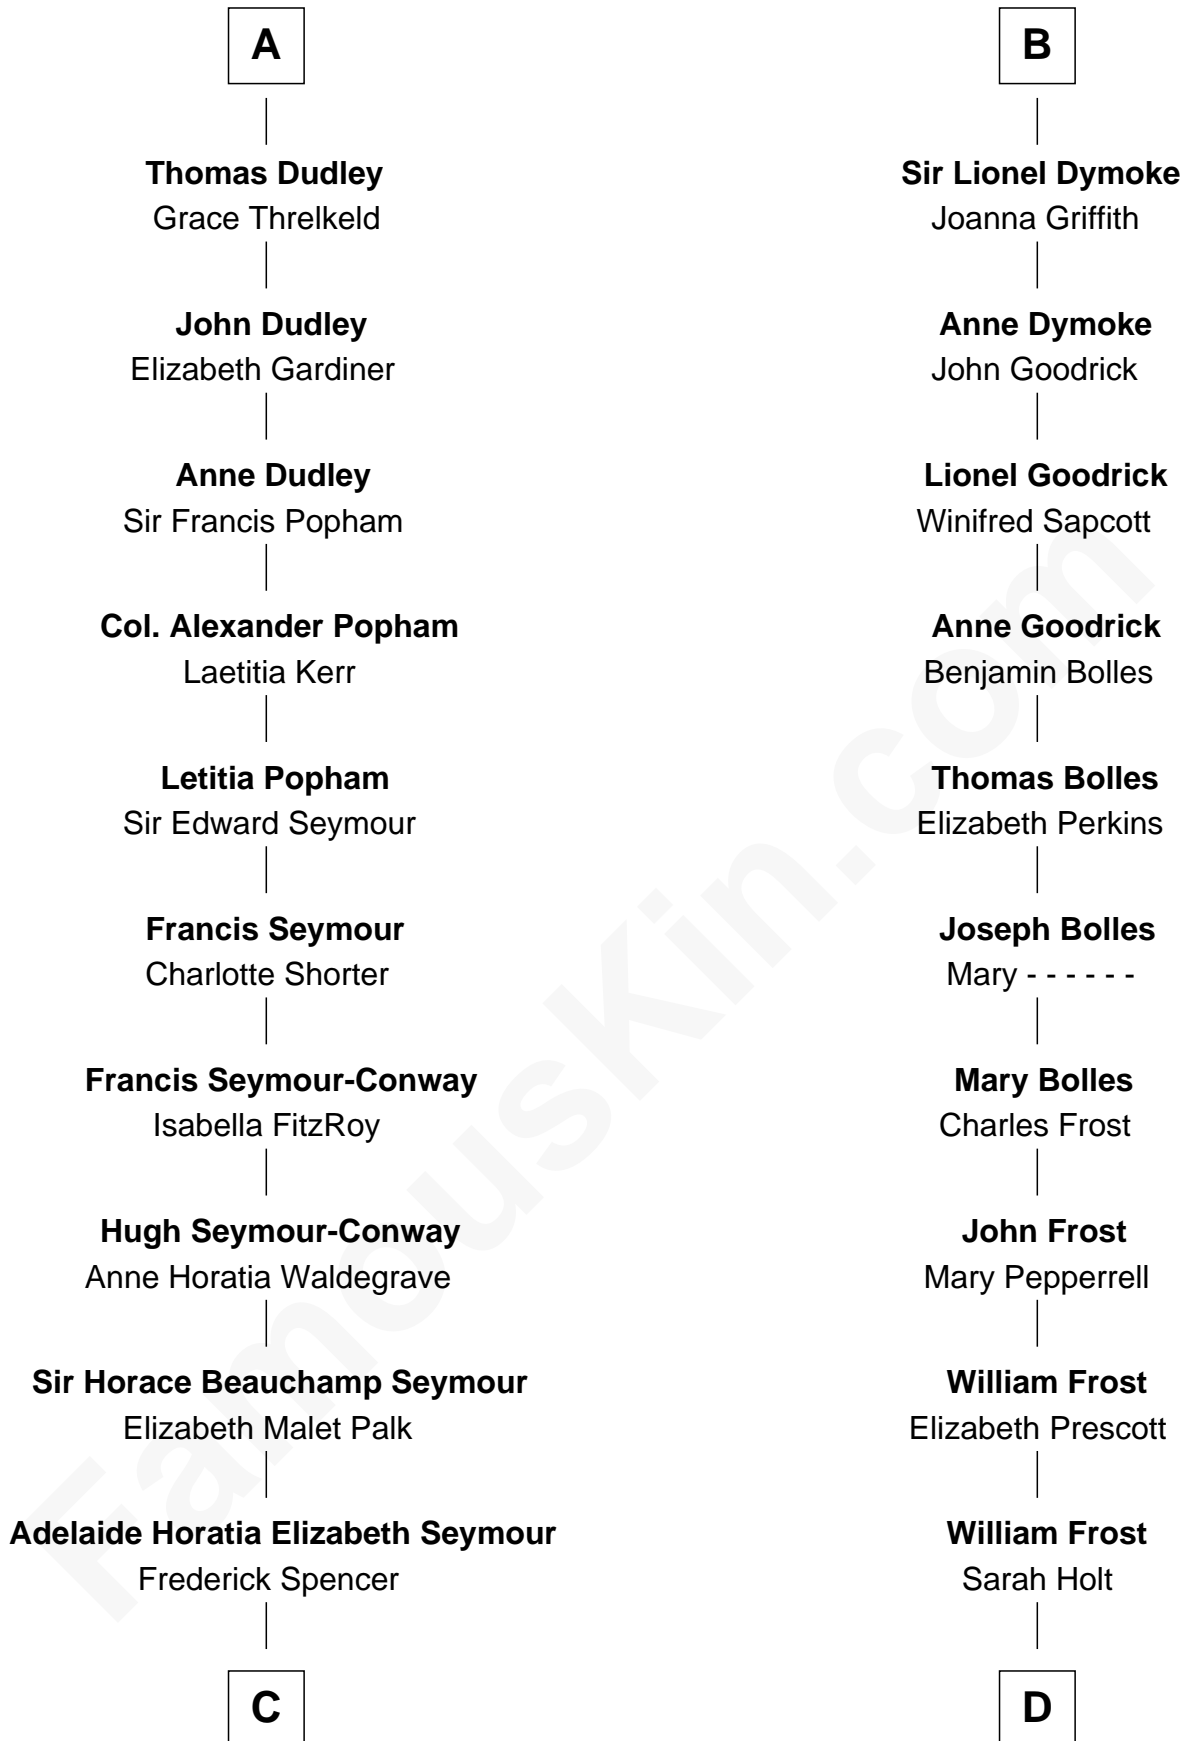

# FamousKin.com Relationship Chart of

**Prince Harry**

*Duke of Sussex*

20th cousin 1 time removed of

**Robert Frost**

*Poet and Playwright*

**C**

**Charles Robert Spencer**

Margaret Baring

**Albert Edward John Spencer**

Cynthia Elinor Beatrix Hamilton

**Edward John Spencer**

Frances Ruth Burke Roche

**Princess Diana Frances Spencer**

Charles III, King of the United Kingdom

**Prince Harry**

*Duke of Sussex*

**D**

**Samuel Abbott Frost**

Mary Blunt

**William Prescott Frost**

Judith Colcord

**William Prescott Frost**

Isabella Moodie