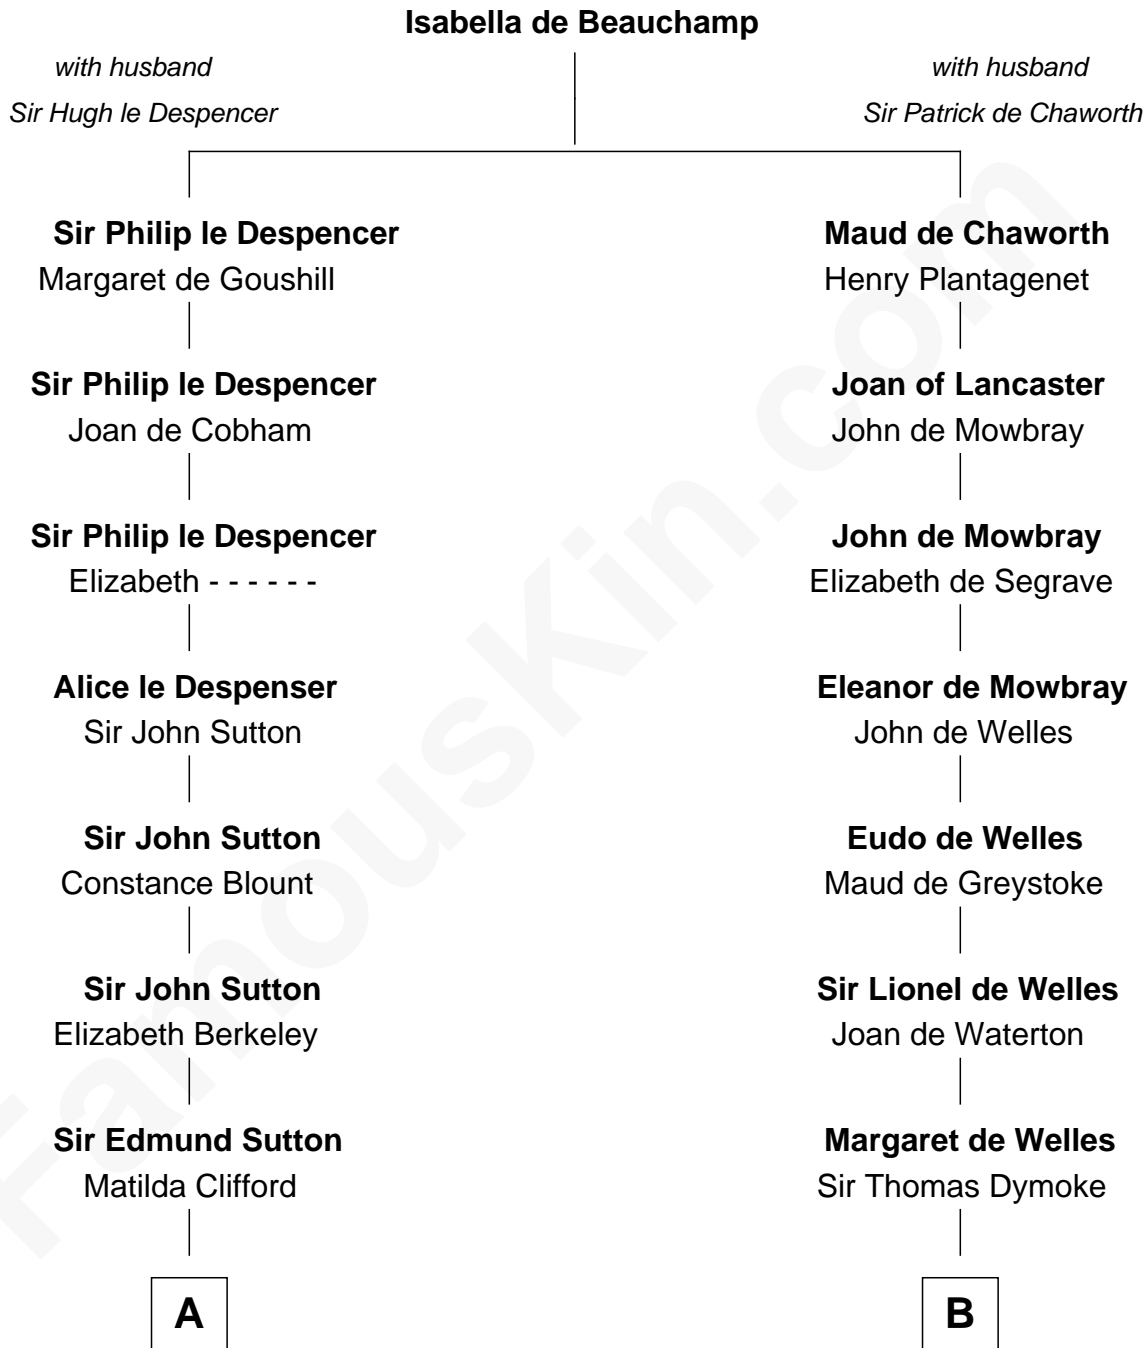

# FamousKin.com Relationship Chart of

**Prince Harry**

*Duke of Sussex*

20th cousin 1 time removed of

**Robert Frost**

*Poet and Playwright*

**C**

**Charles Robert Spencer**

Margaret Baring

**Albert Edward John Spencer**

Cynthia Elinor Beatrix Hamilton

**Edward John Spencer**

Frances Ruth Burke Roche

**Princess Diana Frances Spencer**

Charles III, King of the United Kingdom

**Prince Harry**