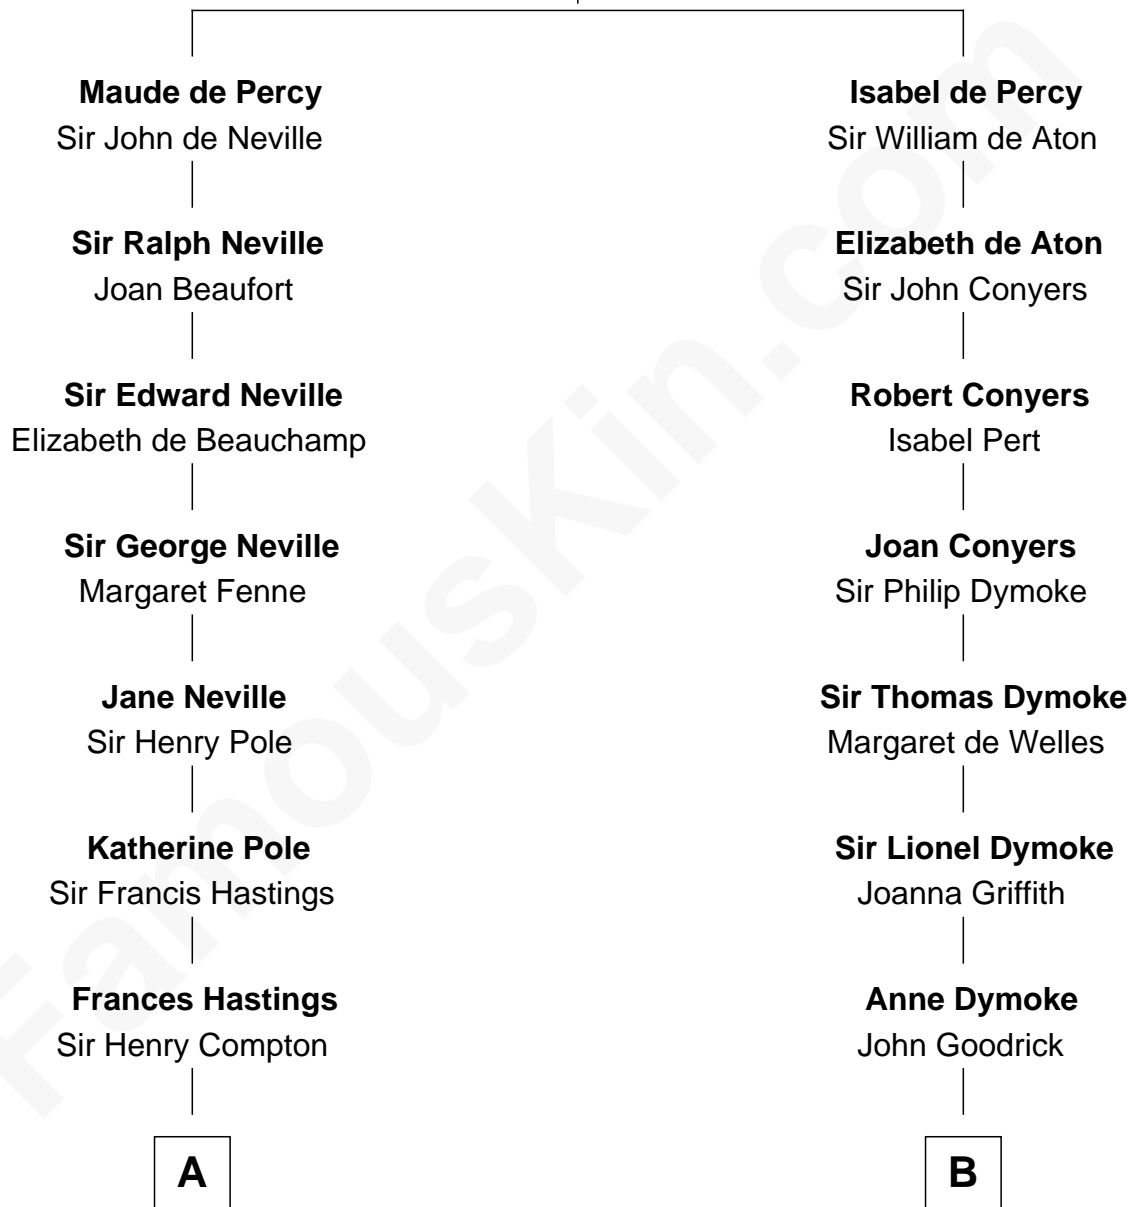

FamousKin.com Relationship Chart of

Prince Harry
Duke of Sussex

18th cousin 1 time removed of

Robert Frost
Poet and Playwright

Sir Henry de Percy
Idoine de Clifford

C

Edward John Spencer
Frances Ruth Burke Roche

Princess Diana Frances Spencer
Charles III, King of the United Kingdom

Prince Harry
Duke of Sussex

D

William Prescott Frost
Isabella Moodie

Robert Frost
Poet and Playwright

FamousKin.com