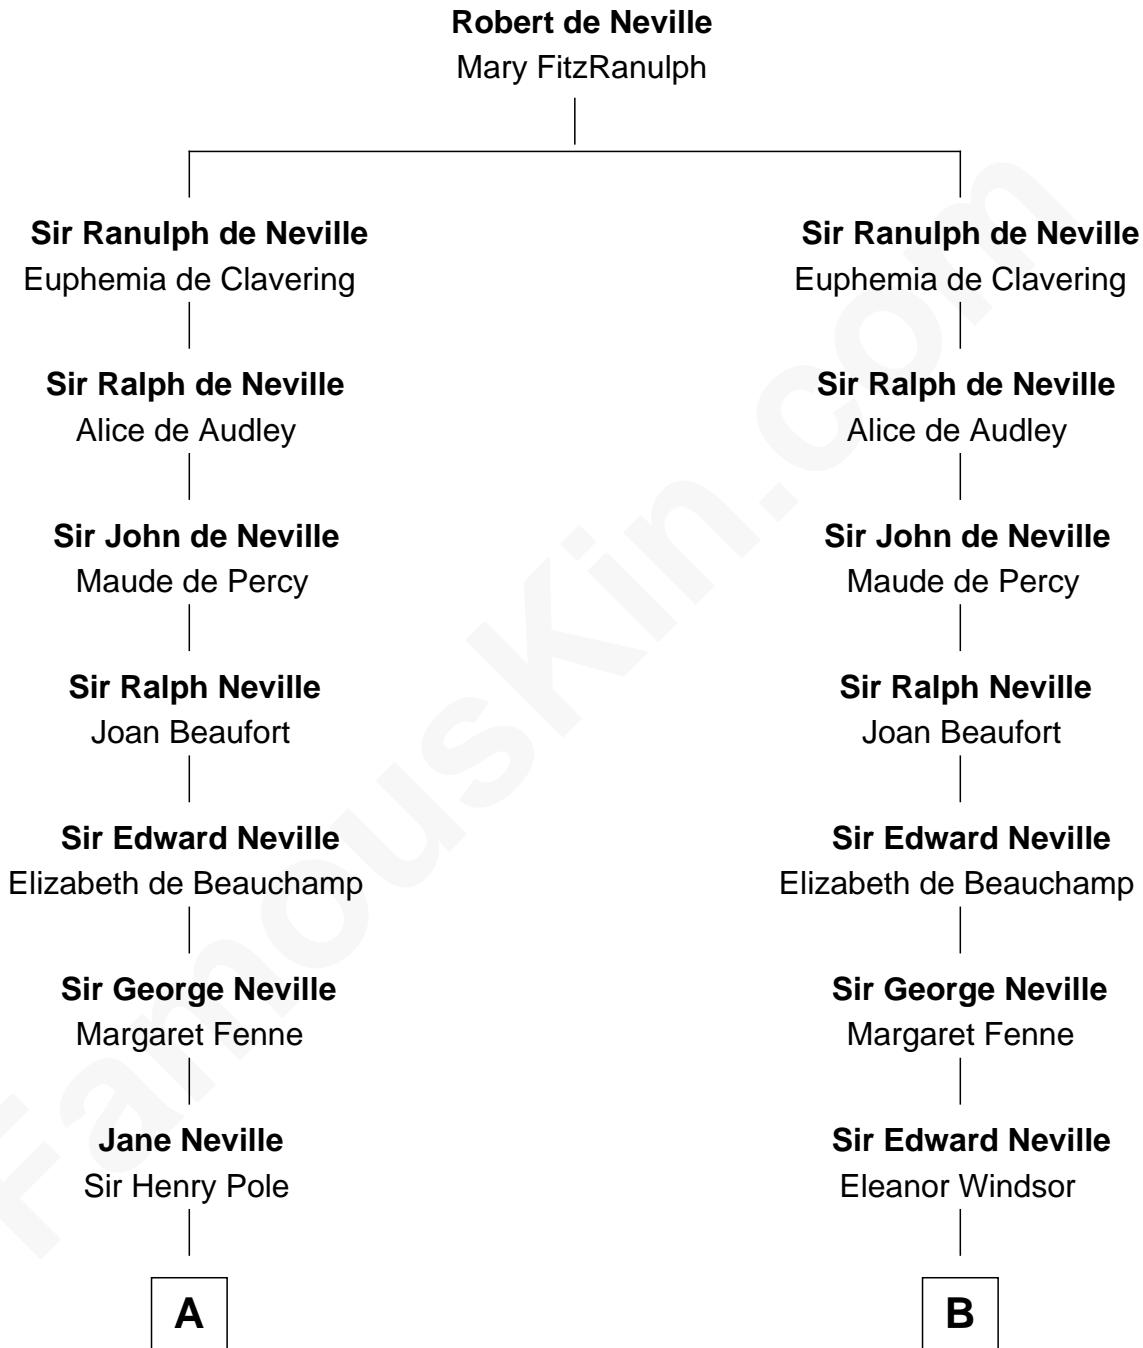

# FamousKin.com Relationship Chart of

**Prince Harry**  
*Duke of Sussex*

20th cousin 1 time removed of

**Anthony West**

*Novelist and writer for the New Yorker*

**C**

**Charles Robert Spencer**

Margaret Baring

**Albert Edward John Spencer**

Cynthia Elinor Beatrix Hamilton

**Edward John Spencer**

Frances Ruth Burke Roche

**Princess Diana Frances Spencer**

Charles III, King of the United Kingdom

**Prince Harry**

*Duke of Sussex*

**D**

**Arabella Rowan**

Charles George Fairfield

**Charles Fairfield**

Isabella Campbell Mackenzie

**Cicily Isabel Fairfield**

Herbert George Wells

**Anthony West**