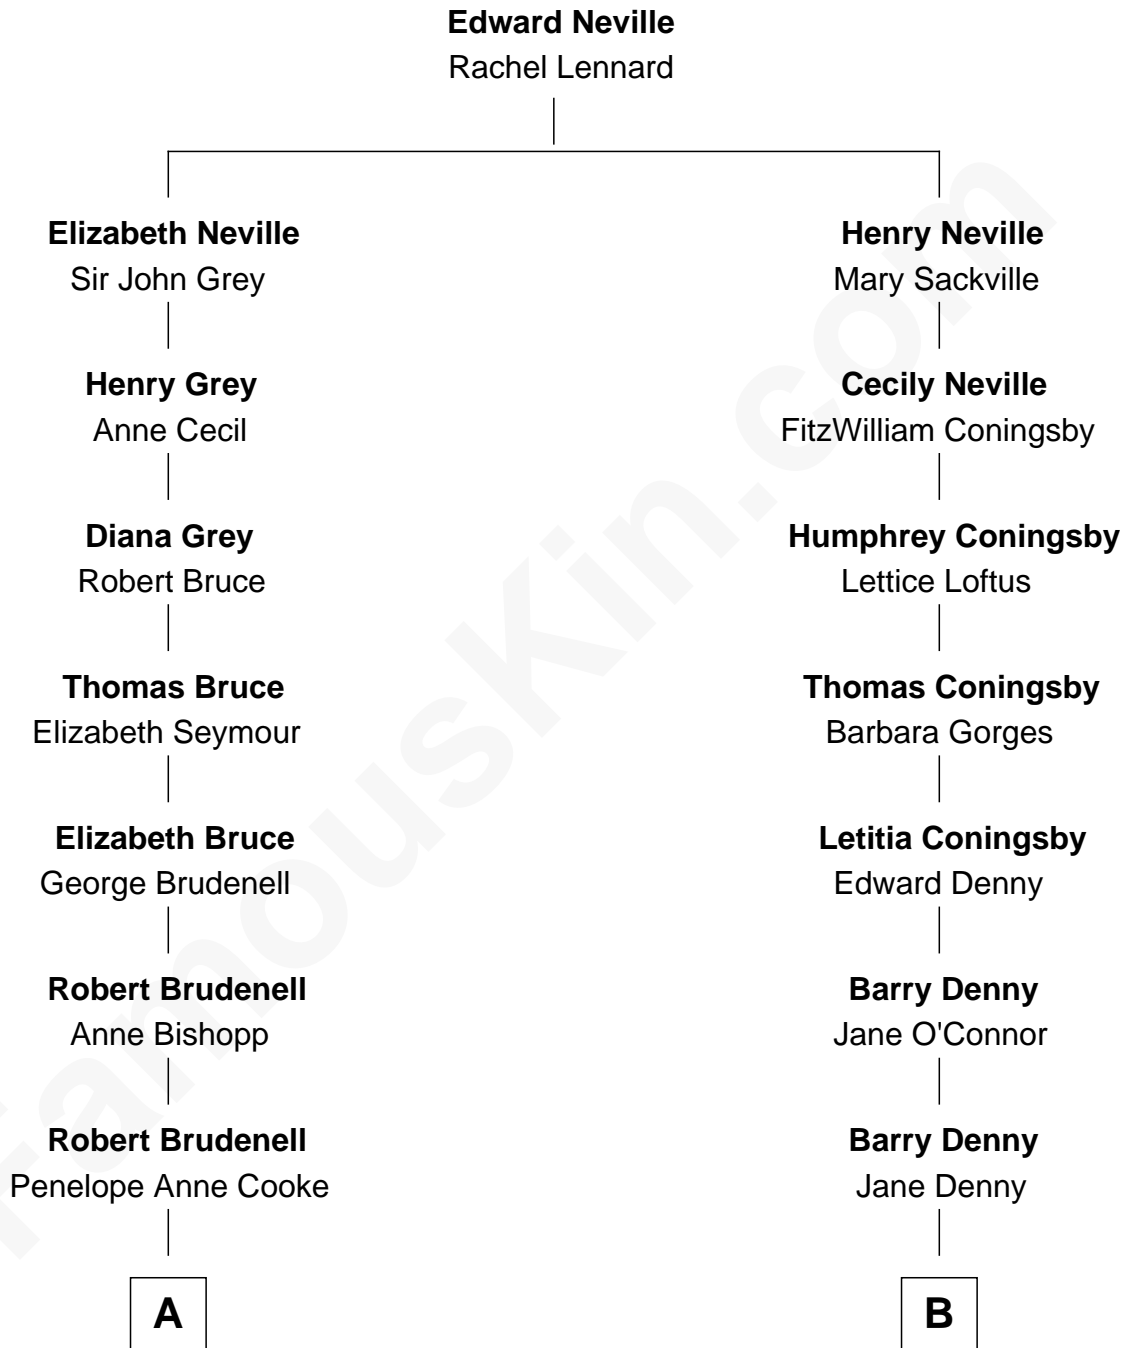

# FamousKin.com Relationship Chart of

**Prince Harry**  
*Duke of Sussex*

11th cousin 2 times removed of

**Anthony West**

*Novelist and writer for the New Yorker*

**A**

**Anne Brudenell**  
George Charles Bingham

**Charles George Bingham**  
Cecilia Catherine Gordon-Lennox

**Rosalind Cecilia Caroline Bingham**  
James Albert Edward Hamilton

**Cynthia Elinor Beatrix Hamilton**  
Albert Edward John Spencer

**Edward John Spencer**  
Frances Ruth Burke Roche

**Princess Diana Frances Spencer**  
Charles III, King of the United Kingdom

**Prince Harry**  
*Duke of Sussex*

**B**

**Letitia Denny**  
William Rowan

**Arabella Rowan**  
Charles George Fairfield

**Charles Fairfield**  
Isabella Campbell Mackenzie