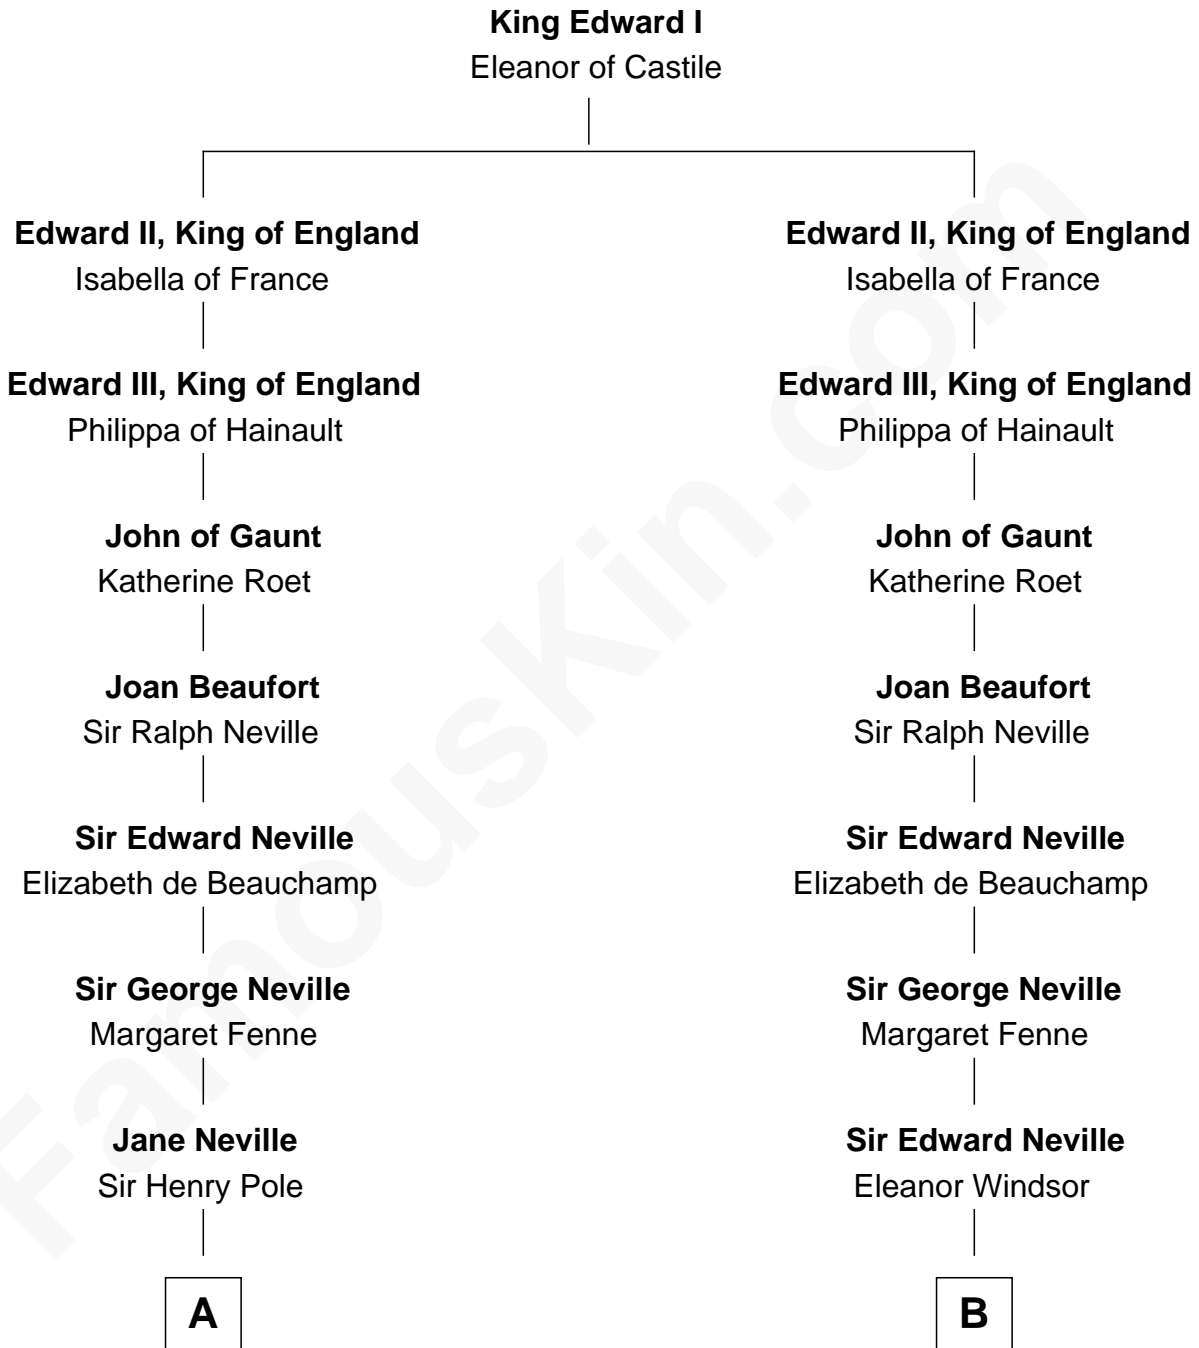

FamousKin.com Relationship Chart of

Prince Harry
Duke of Sussex

20th cousin 1 time removed of

Anthony West

Novelist and writer for the New Yorker

C

Charles Robert Spencer

Margaret Baring

Albert Edward John Spencer

Cynthia Elinor Beatrix Hamilton

Edward John Spencer

Frances Ruth Burke Roche

Princess Diana Frances Spencer

Charles III, King of the United Kingdom

Prince Harry

Duke of Sussex