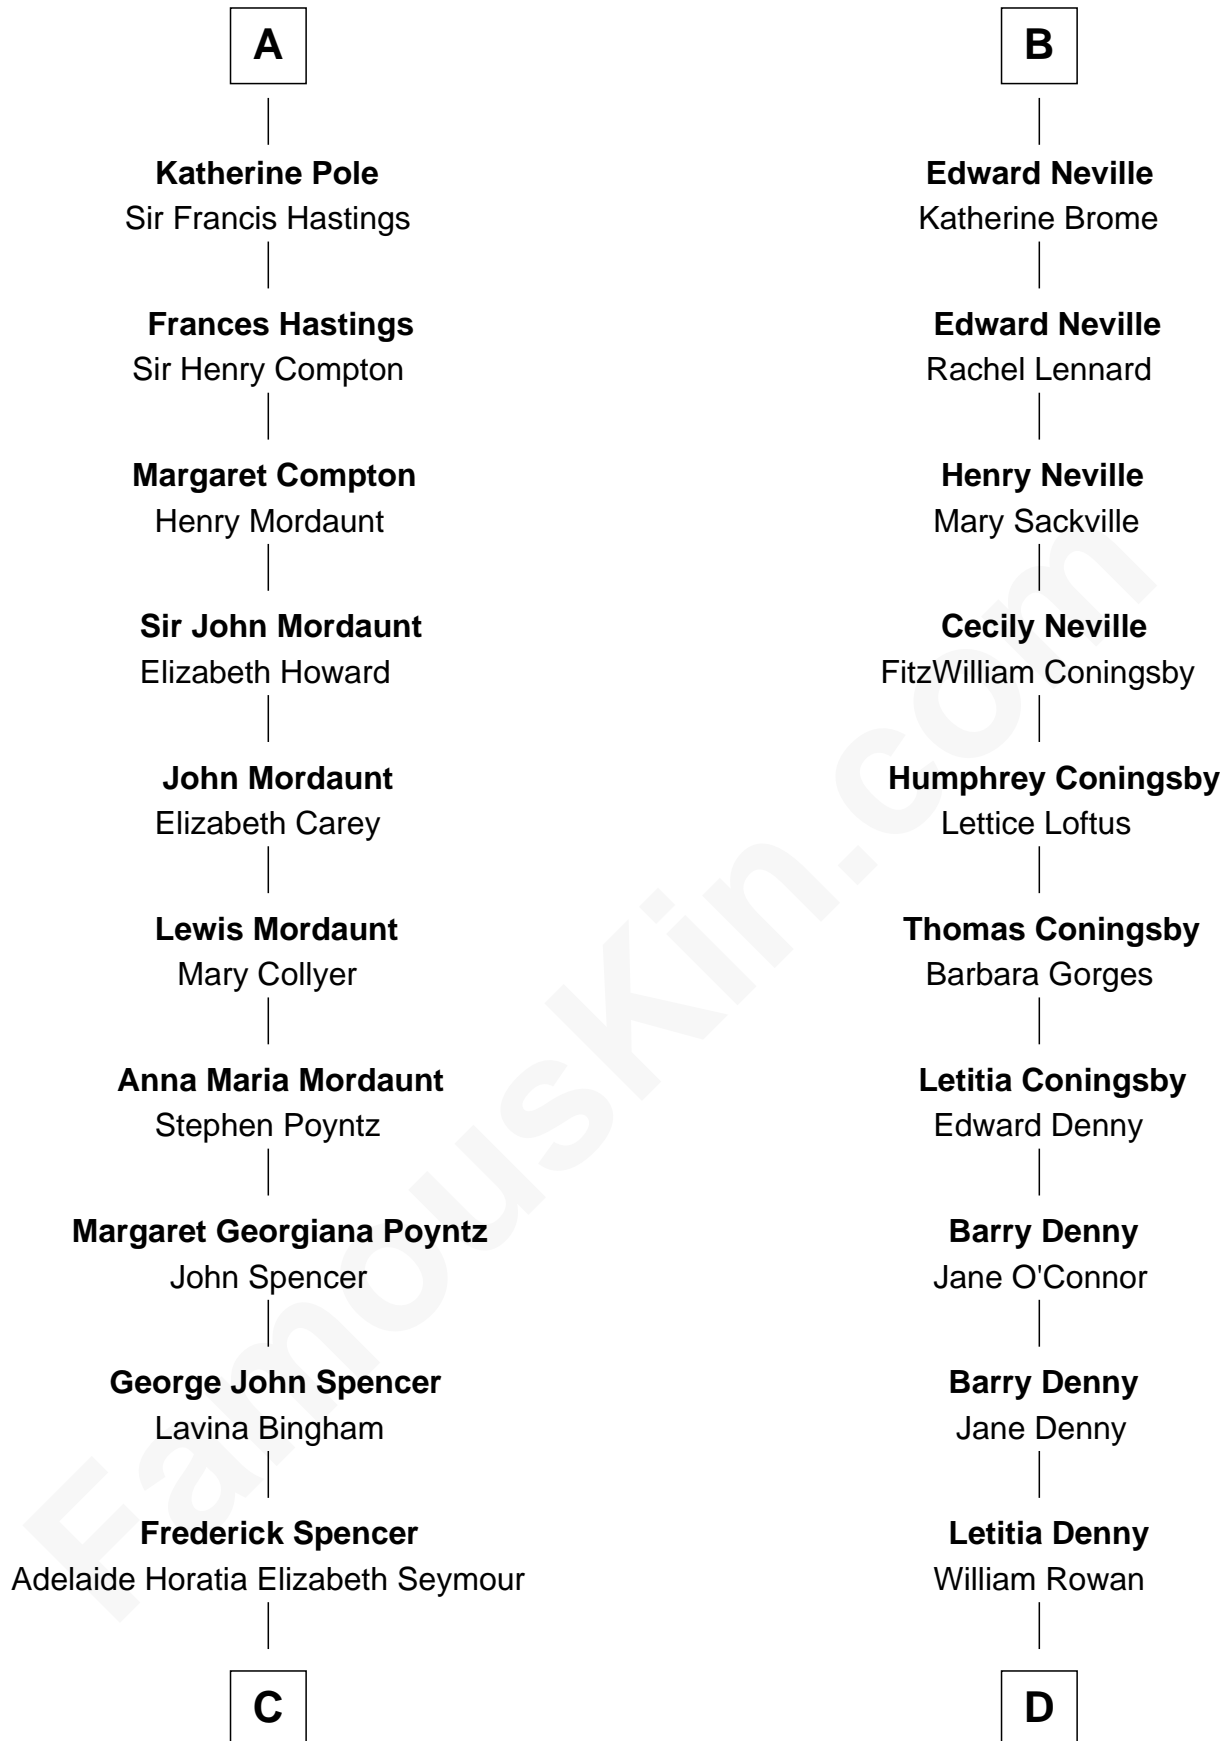

FamousKin.com Relationship Chart of

Prince Harry
Duke of Sussex

20th cousin 1 time removed of

Anthony West

Novelist and writer for the New Yorker

C

Charles Robert Spencer

Margaret Baring

Albert Edward John Spencer

Cynthia Elinor Beatrix Hamilton

Edward John Spencer

Frances Ruth Burke Roche

Princess Diana Frances Spencer

Charles III, King of the United Kingdom

Prince Harry

Duke of Sussex

D

Arabella Rowan

Charles George Fairfield

Charles Fairfield

Isabella Campbell Mackenzie

Cicily Isabel Fairfield

Herbert George Wells

Anthony West