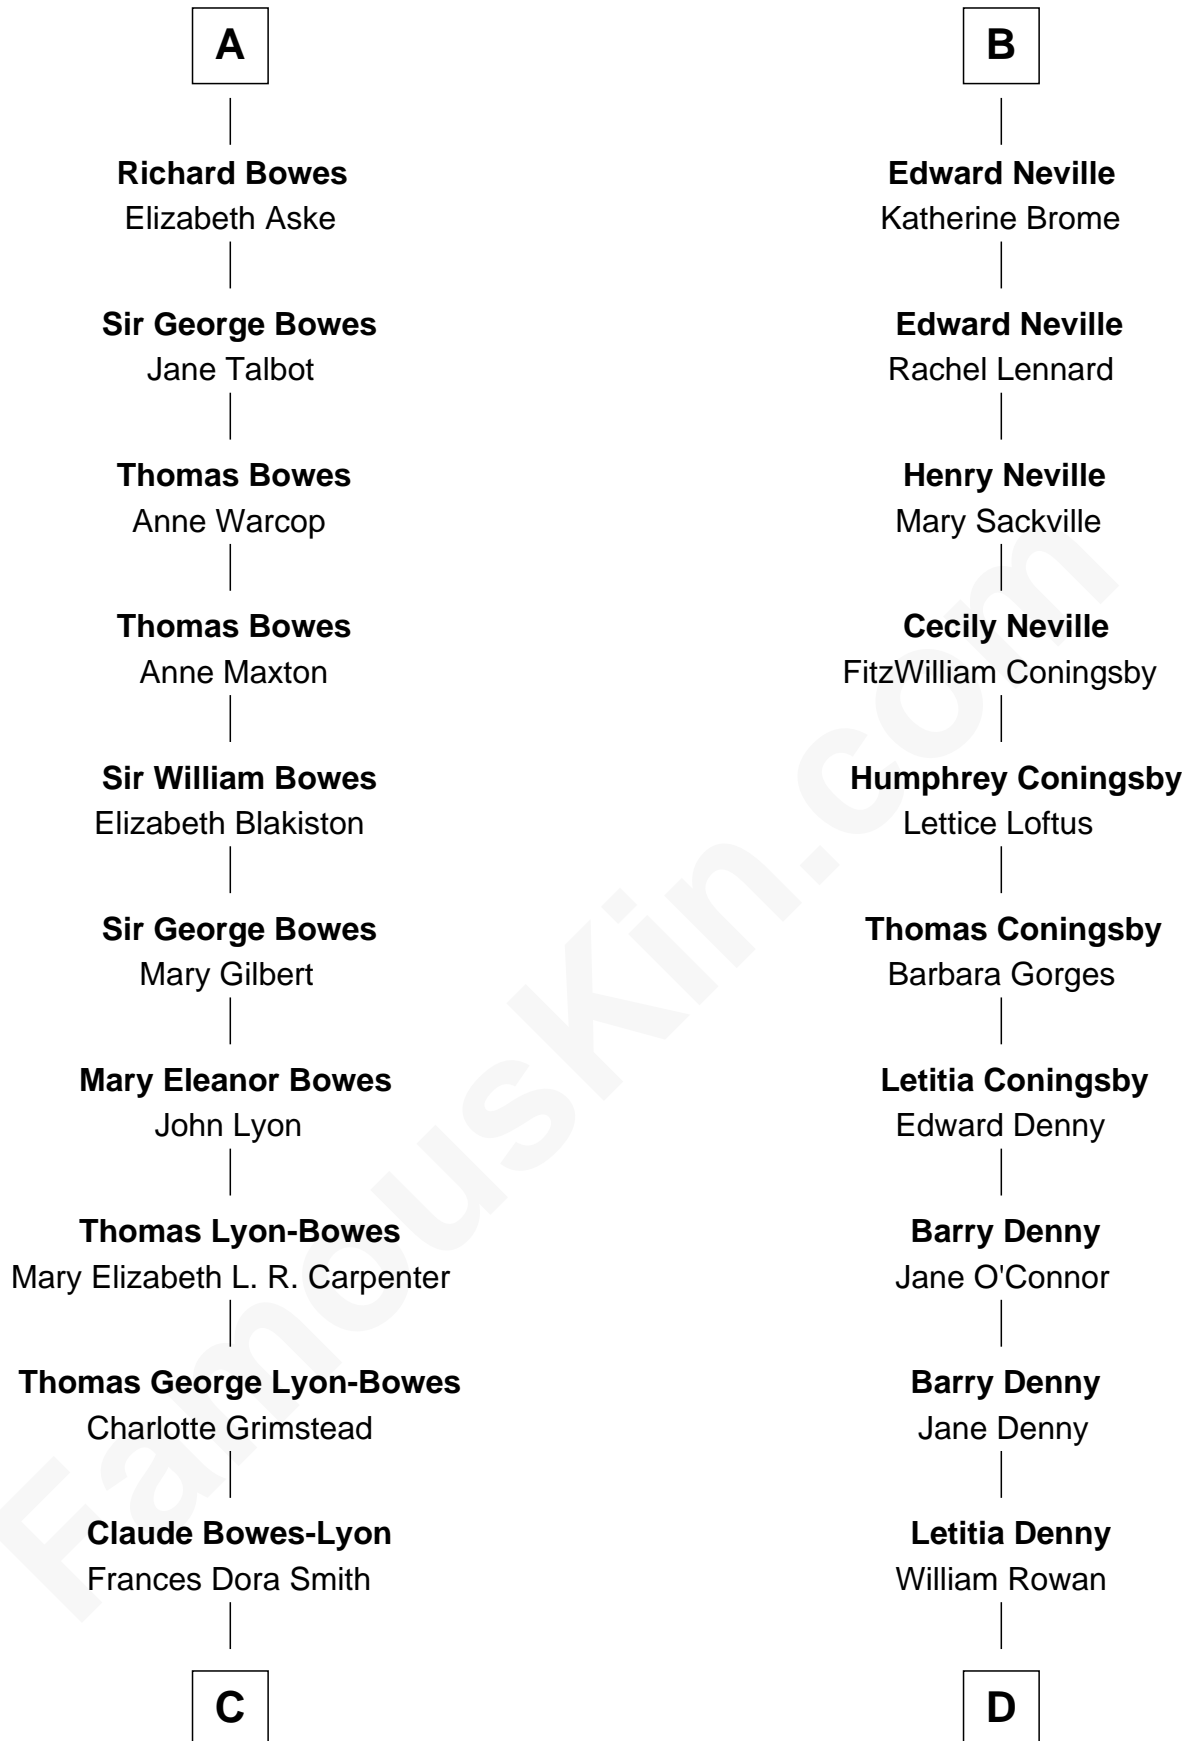

FamousKin.com Relationship Chart of

Prince Harry
Duke of Sussex

20th cousin 1 time removed of

Anthony West

Novelist and writer for the New Yorker

Sir Edmund Mortimer
Margaret de Fiennes

Iseult de Mortimer
Sir Hugh I de Audley

Alice de Audley
Sir Ralph de Greystoke

Sir William de Greystoke
Joan FitzHenry

Sir Ralph de Greystoke
Katherine de Clifford

Joan de Greystoke
Sir William Bowes

Sir William Bowes
Maud FitzHugh

Sir Ralph Bowes
Margery Conyers

A

Iseult de Mortimer
Sir Hugh I de Audley

Alice de Audley
Sir Ralph de Neville

Sir John de Neville
Maude de Percy

Sir Ralph Neville
Joan Beaufort

Sir Edward Neville
Elizabeth de Beauchamp

Sir George Neville
Margaret Fenne

Sir Edward Neville
Eleanor Windsor

B

C

Claude George Bowes-Lyon
Cecilia Nina Cavendish-Bentinck

Elizabeth Bowes-Lyon
George VI, King of the United Kingdom

Elizabeth II, Queen of the United Kingdom
Prince Philip of Edinburgh