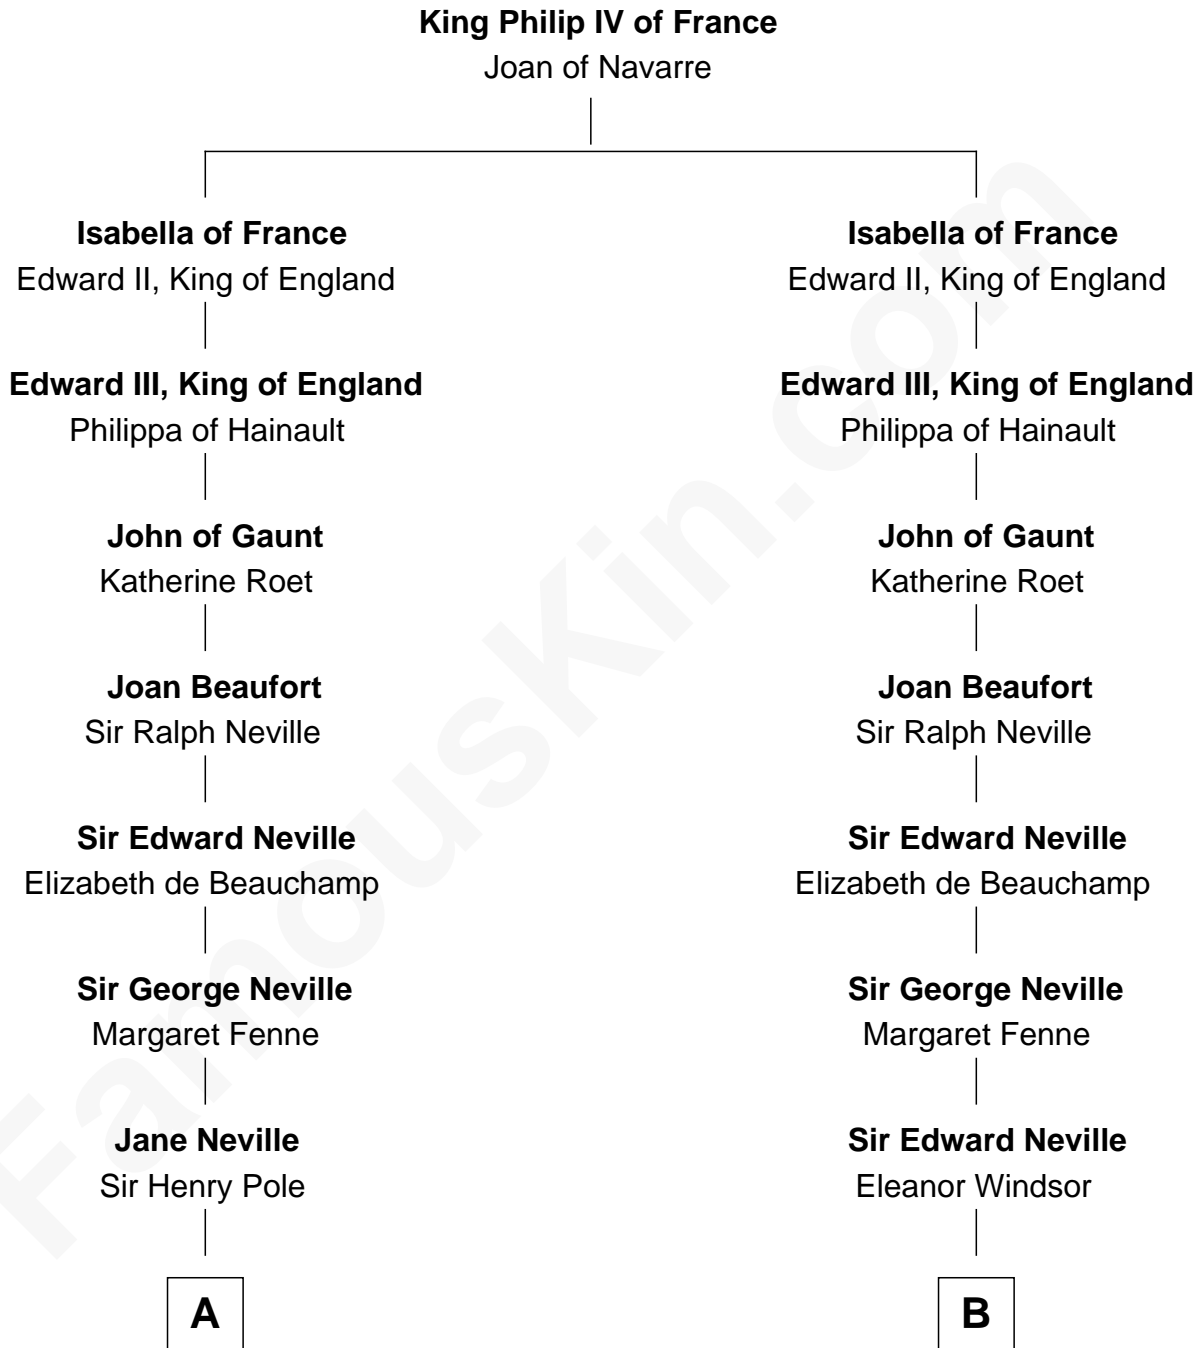

# FamousKin.com Relationship Chart of

**Prince Harry**  
*Duke of Sussex*

20th cousin 1 time removed of

**Anthony West**

*Novelist and writer for the New Yorker*

**C**

**Charles Robert Spencer**

Margaret Baring

**Albert Edward John Spencer**

Cynthia Elinor Beatrix Hamilton

**Edward John Spencer**

Frances Ruth Burke Roche

**Princess Diana Frances Spencer**

Charles III, King of the United Kingdom

**Prince Harry**

*Duke of Sussex*

**D**

**Arabella Rowan**

Charles George Fairfield

**Charles Fairfield**

Isabella Campbell Mackenzie

**Cicily Isabel Fairfield**

Herbert George Wells

**Anthony West**