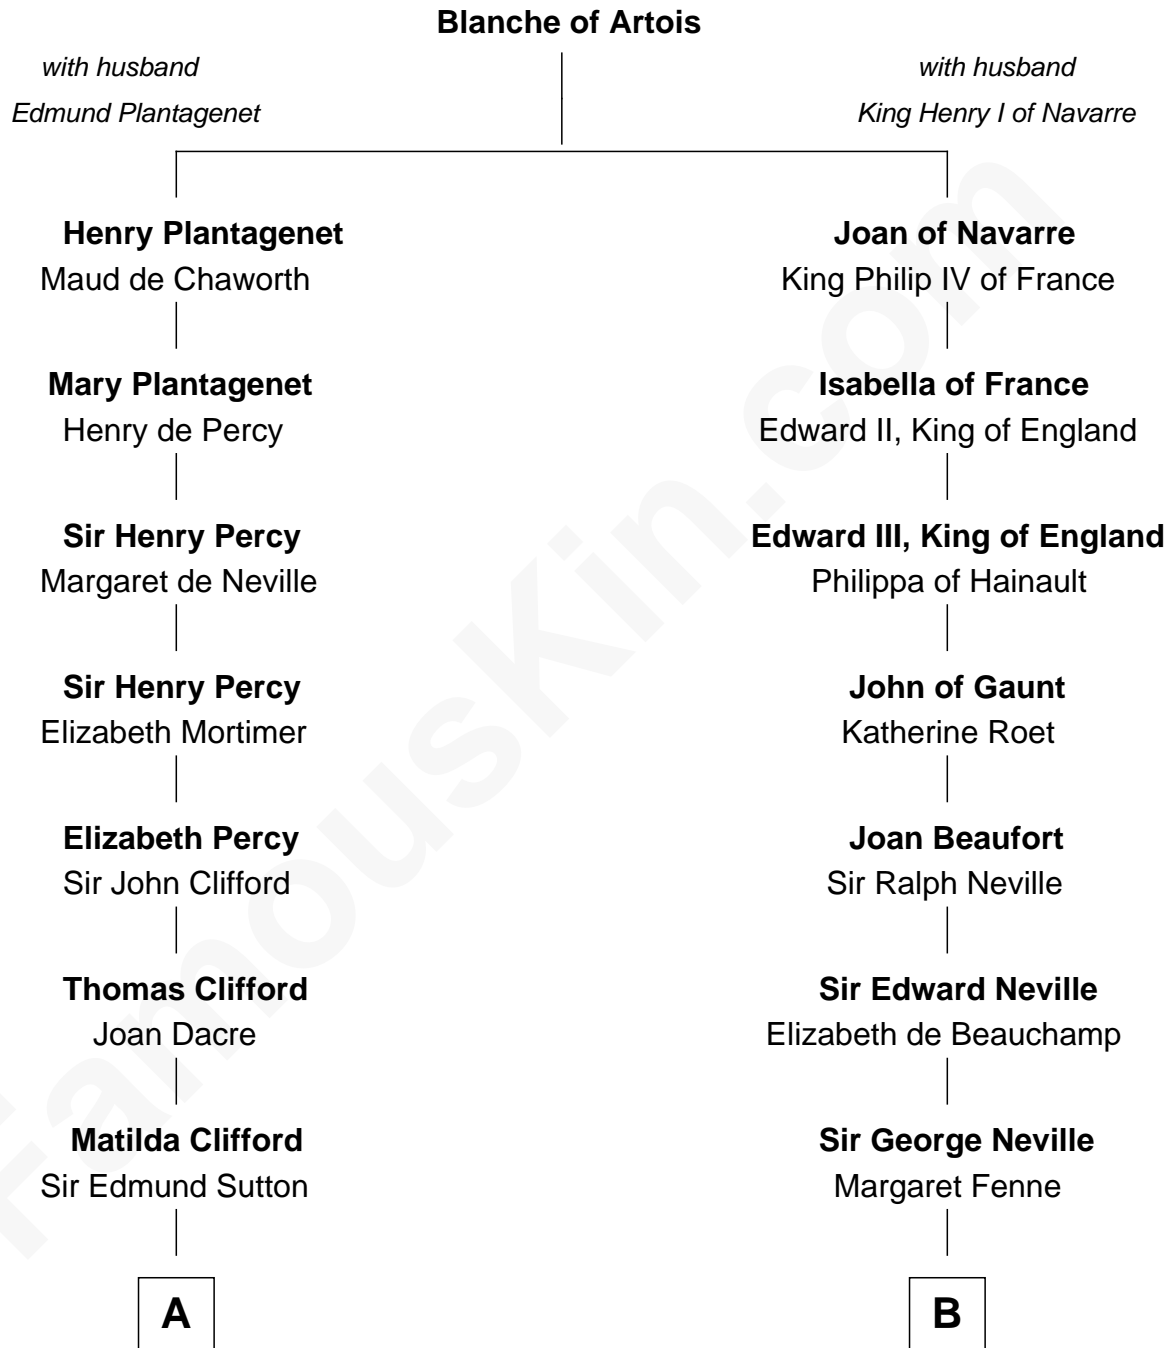

# FamousKin.com Relationship Chart of

**Prince Harry**

*Duke of Sussex*

21st cousin of

**Anthony West**

*Novelist and writer for the New Yorker*

**C**

**Charles Robert Spencer**

Margaret Baring

**Albert Edward John Spencer**

Cynthia Elinor Beatrix Hamilton

**Edward John Spencer**

Frances Ruth Burke Roche

**Princess Diana Frances Spencer**

Charles III, King of the United Kingdom

**Prince Harry**

*Duke of Sussex*

**D**

**Letitia Denny**

William Rowan

**Arabella Rowan**

Charles George Fairfield

**Charles Fairfield**

Isabella Campbell Mackenzie