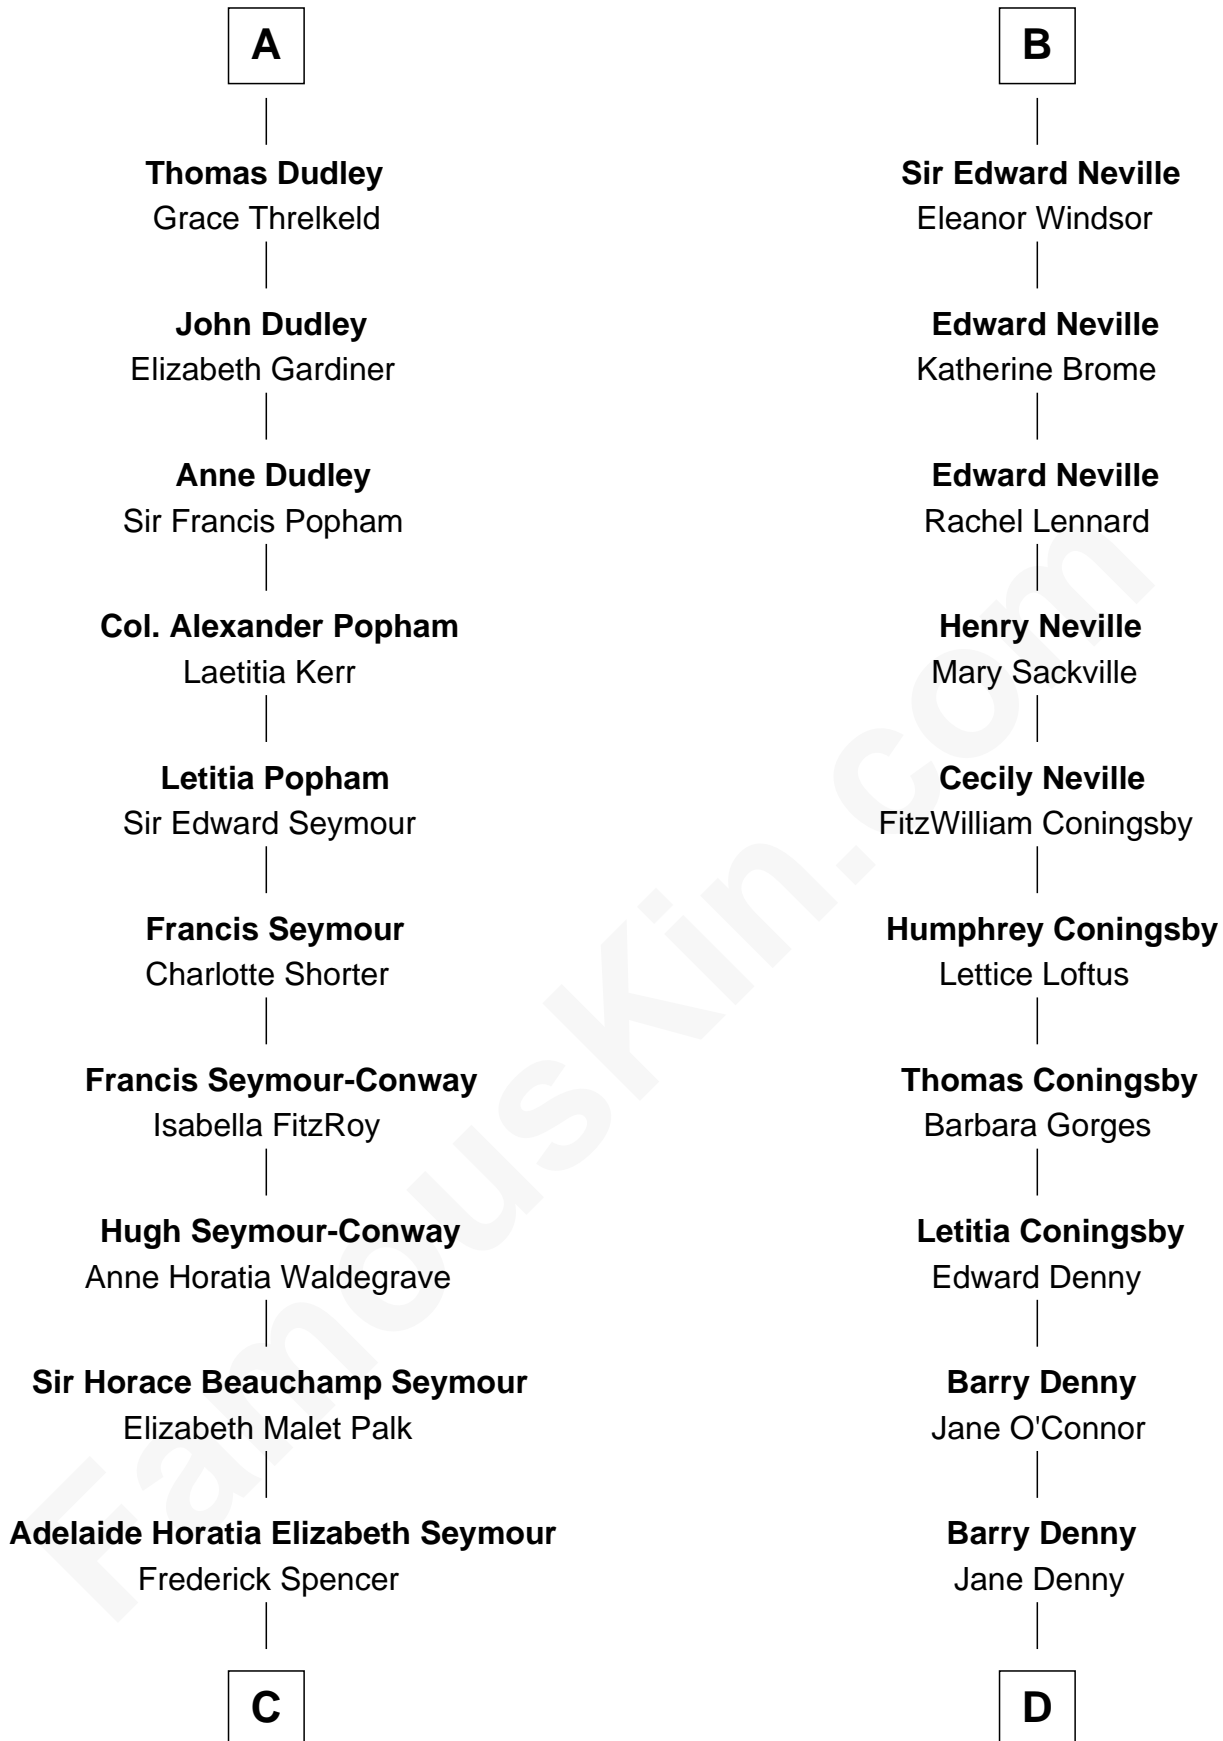

# FamousKin.com Relationship Chart of

**Prince Harry**

*Duke of Sussex*

21st cousin of

**Anthony West**

*Novelist and writer for the New Yorker*

**C**

**Charles Robert Spencer**

Margaret Baring

**Albert Edward John Spencer**

Cynthia Elinor Beatrix Hamilton

**Edward John Spencer**

Frances Ruth Burke Roche

**Princess Diana Frances Spencer**

Charles III, King of the United Kingdom

**Prince Harry**

*Duke of Sussex*

**D**

**Letitia Denny**

William Rowan

**Arabella Rowan**

Charles George Fairfield

**Charles Fairfield**

Isabella Campbell Mackenzie