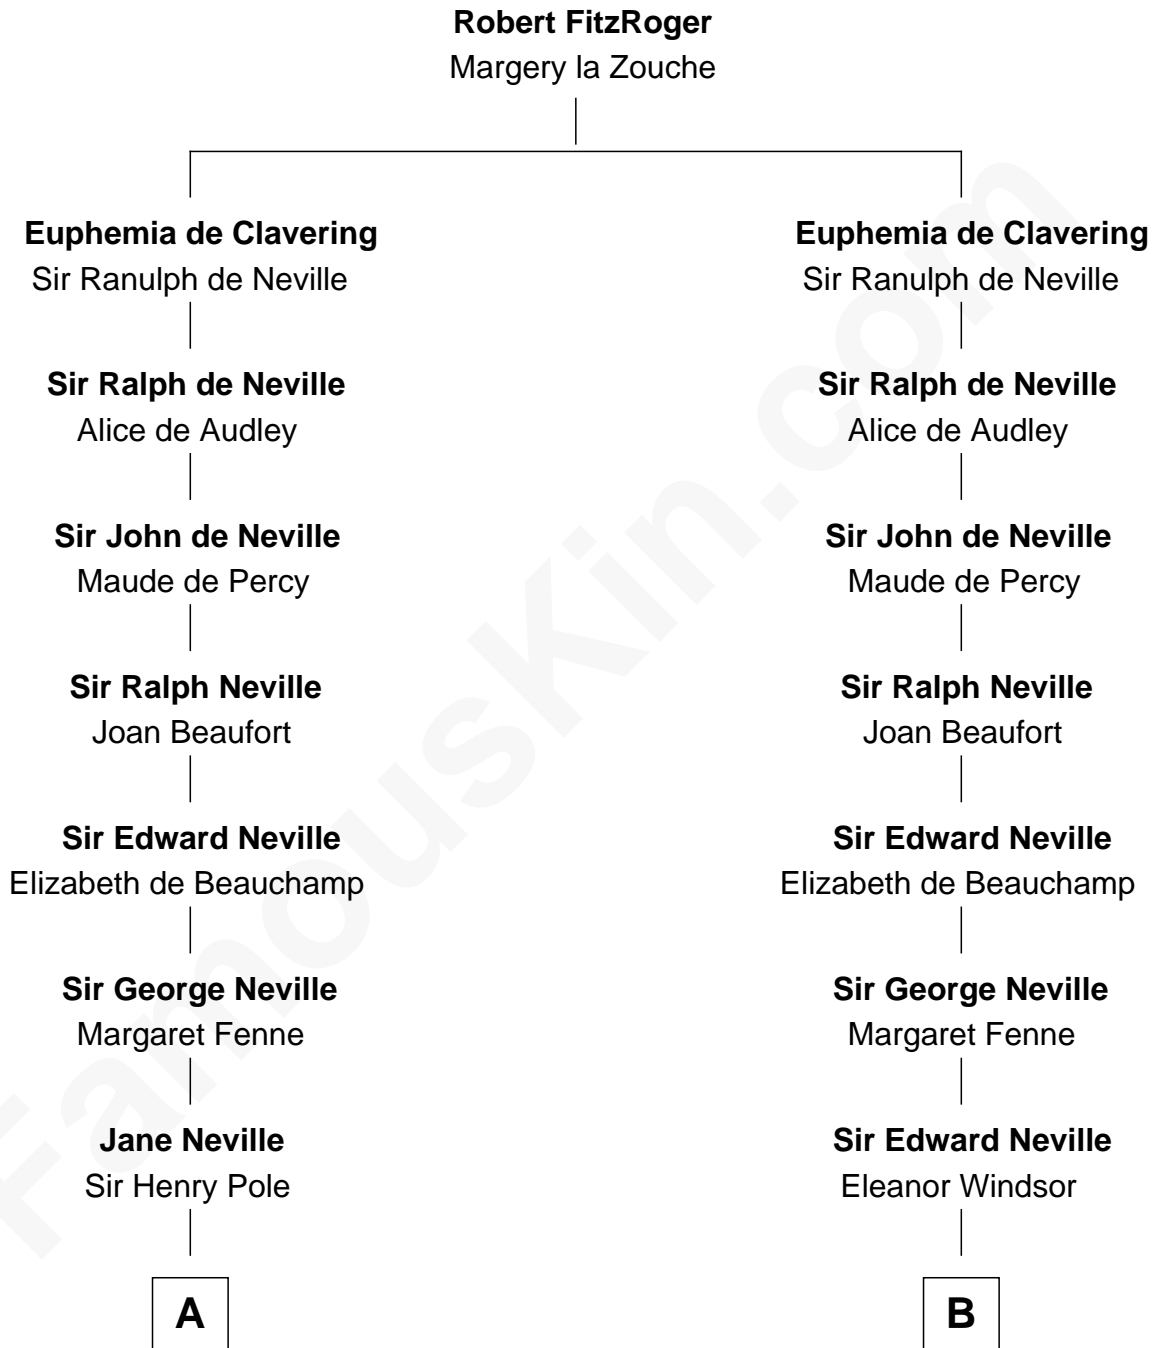

# FamousKin.com Relationship Chart of

**Prince Harry**  
*Duke of Sussex*

20th cousin 1 time removed of

**Anthony West**

*Novelist and writer for the New Yorker*

**C**

**Charles Robert Spencer**

Margaret Baring

**Albert Edward John Spencer**

Cynthia Elinor Beatrix Hamilton

**Edward John Spencer**

Frances Ruth Burke Roche

**Princess Diana Frances Spencer**

Charles III, King of the United Kingdom

**Prince Harry**

*Duke of Sussex*

**D**

**Arabella Rowan**

Charles George Fairfield

**Charles Fairfield**

Isabella Campbell Mackenzie

**Cicily Isabel Fairfield**

Herbert George Wells

**Anthony West**