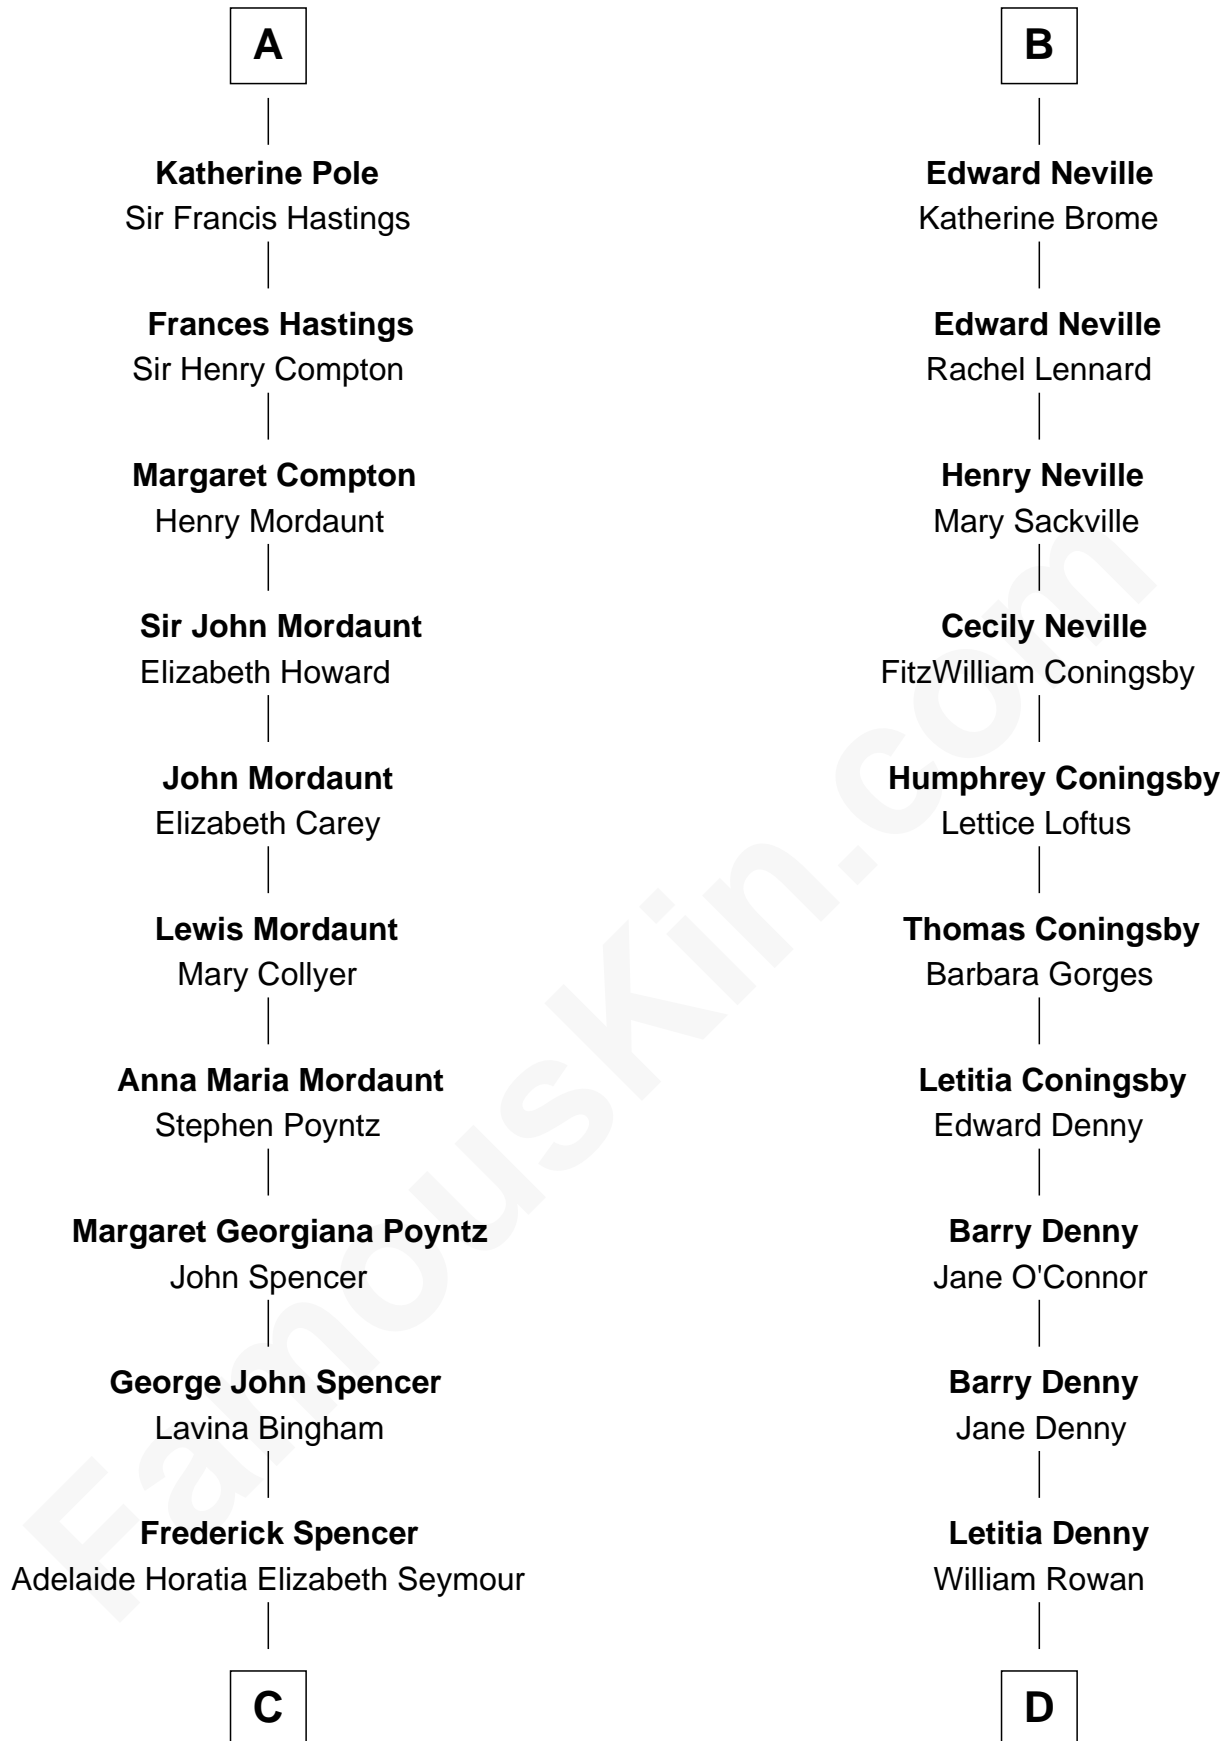

# FamousKin.com Relationship Chart of

**Prince Harry**  
*Duke of Sussex*

20th cousin 1 time removed of

**Anthony West**

*Novelist and writer for the New Yorker*

**C**

**Charles Robert Spencer**

Margaret Baring

**Albert Edward John Spencer**

Cynthia Elinor Beatrix Hamilton

**Edward John Spencer**

Frances Ruth Burke Roche

**Princess Diana Frances Spencer**

Charles III, King of the United Kingdom

**Prince Harry**

*Duke of Sussex*

**D**

**Arabella Rowan**

Charles George Fairfield

**Charles Fairfield**

Isabella Campbell Mackenzie

**Cicily Isabel Fairfield**

Herbert George Wells

**Anthony West**