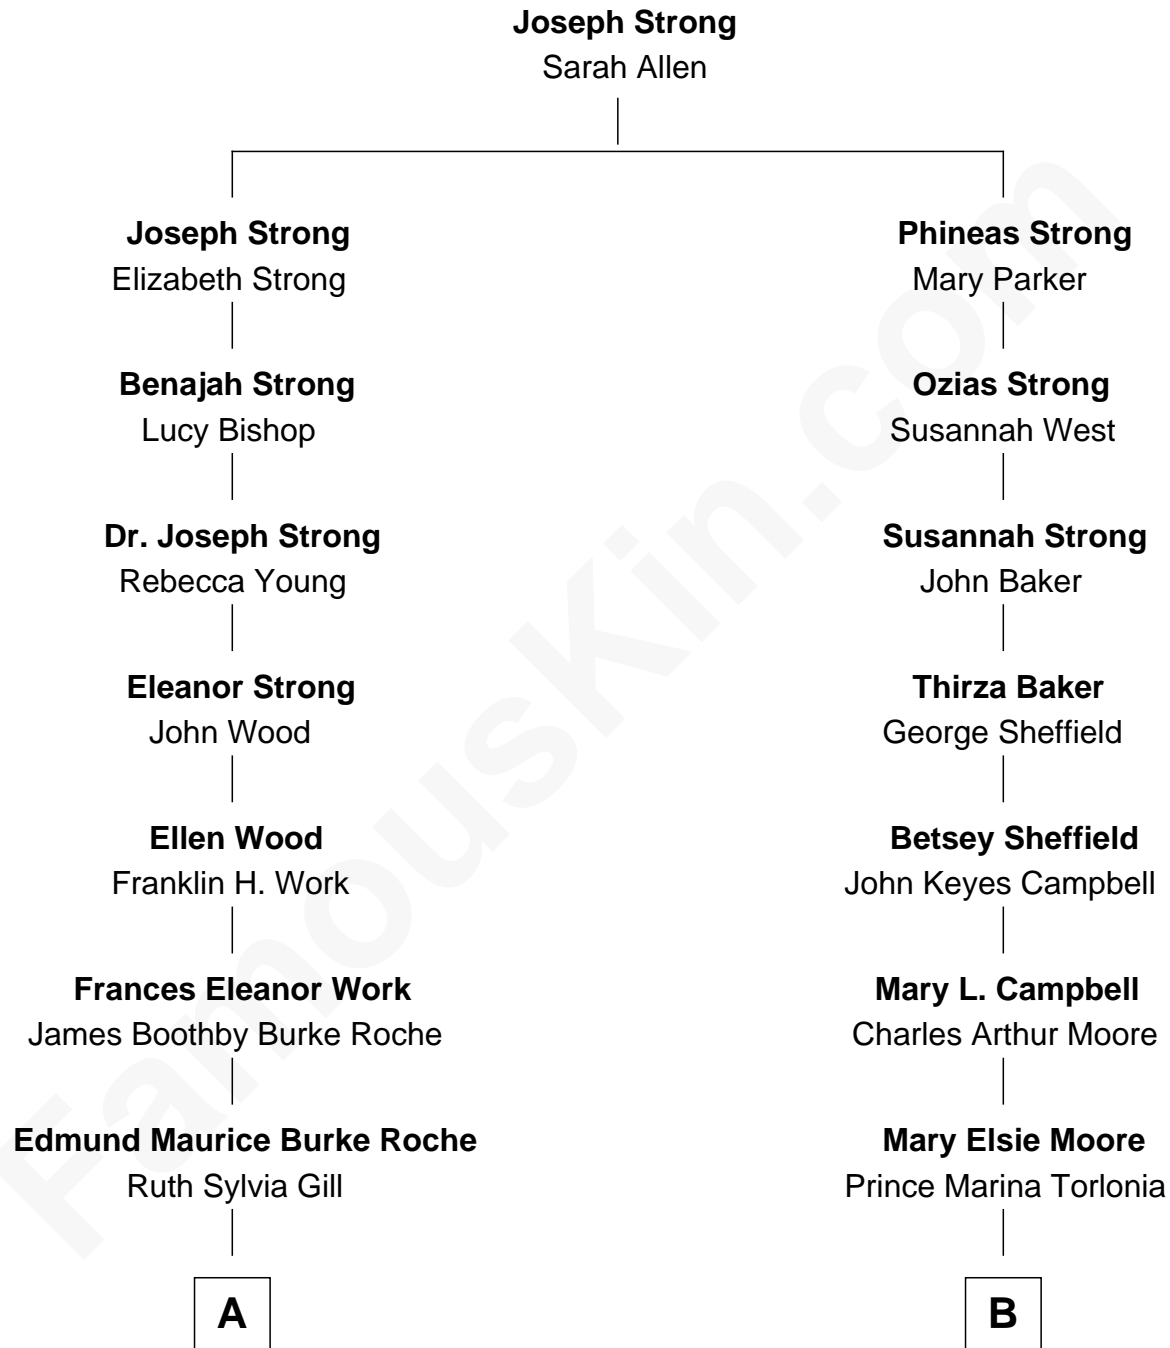

FamousKin.com Relationship Chart of

Prince Harry
Duke of Sussex

9th cousin of

Brooke Shields
Movie Actress and Model

A

Frances Ruth Burke Roche

Edward John Spencer

Princess Diana Frances Spencer

Charles III, King of the United Kingdom

Prince Harry

Duke of Sussex

B

Princess Donna Marina Torlonia

Francis Xavier Shields

Francis Alexander Shields

Theresia Anna Lilian Maria Schmon