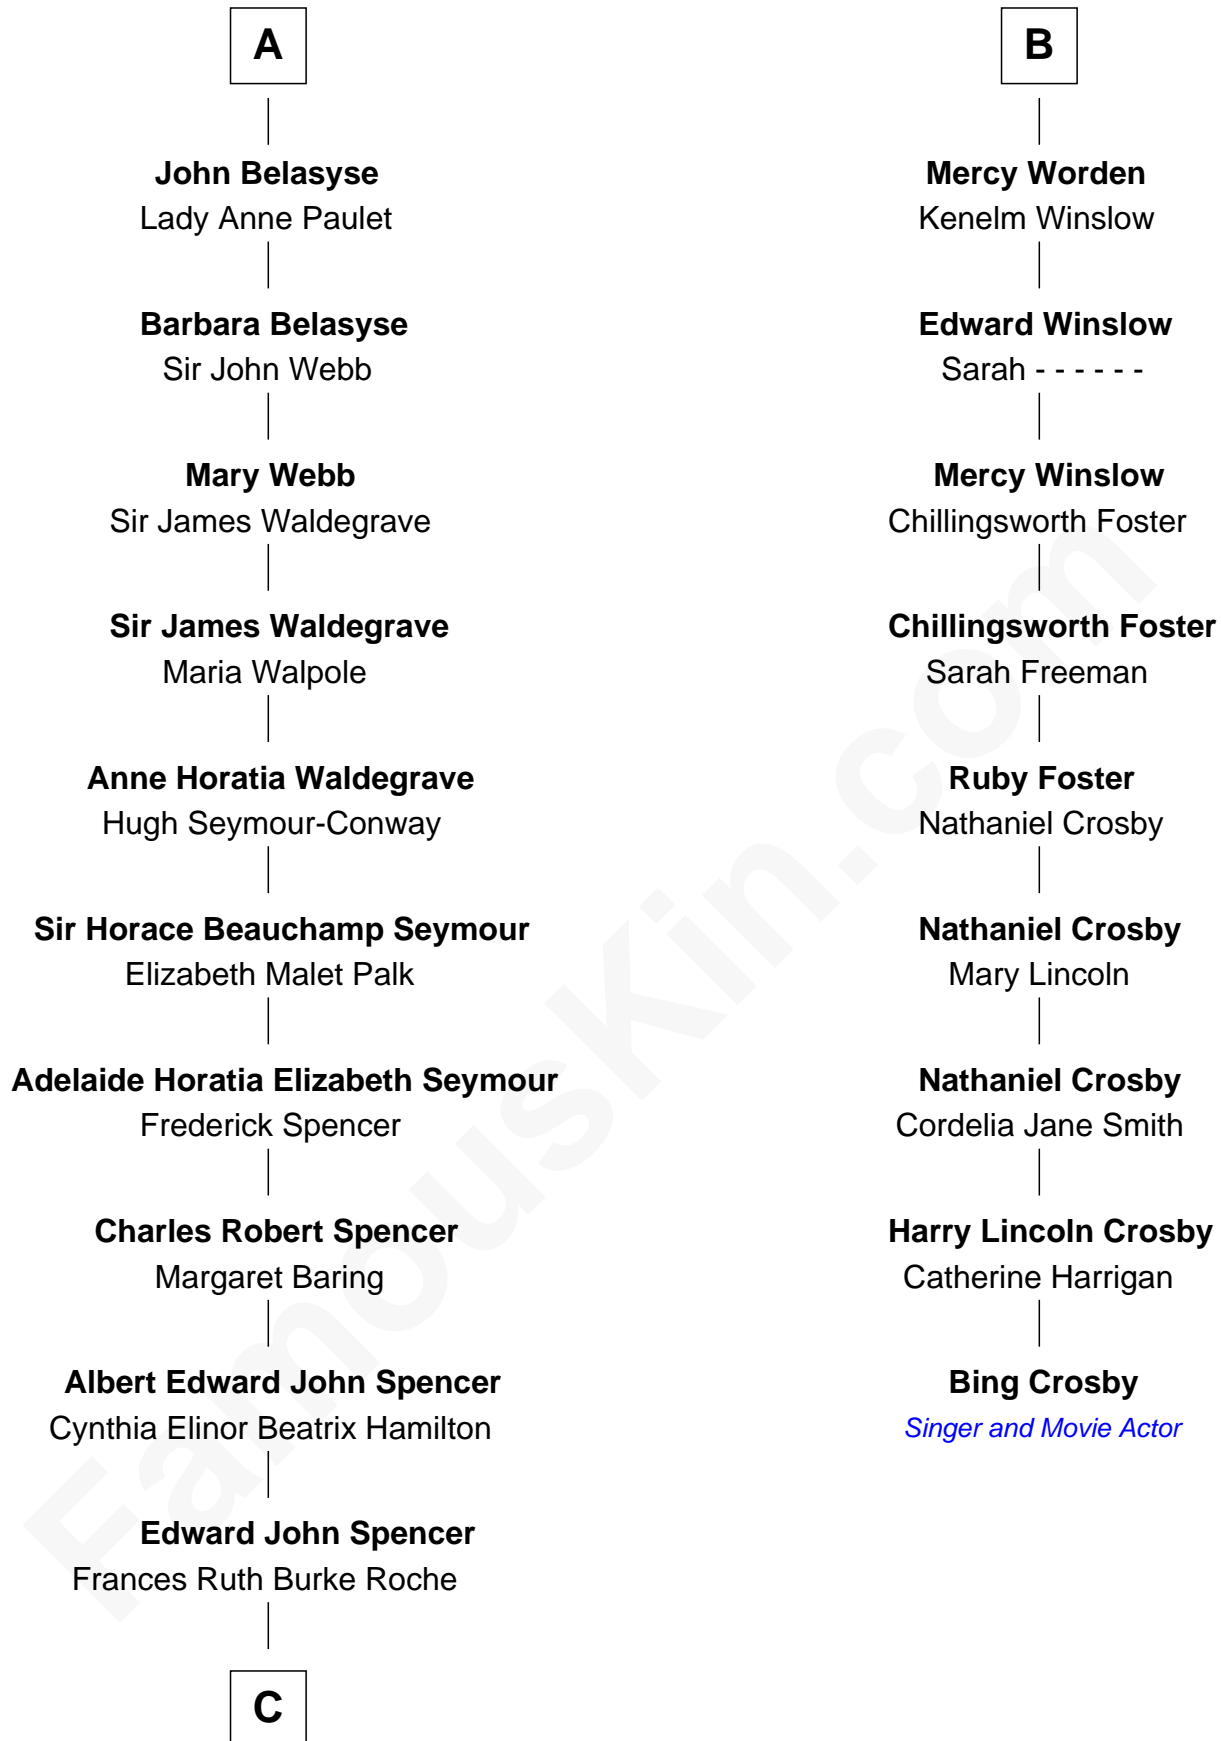

FamousKin.com Relationship Chart of

Prince Harry

Duke of Sussex

15th cousin 3 times removed of

Bing Crosby

Singer and Movie Actor

Richard Sherburne

Alice Hamerton

Henry Rushton

Nicholas Rushton

Margaret Radcliffe

Agnes Rushton

Richard Worthington

Peter Worthington

Isabel Anderton

Isabel Worthington

Robert Worden

Peter Worden

Mrs. Margaret Grice Wall

Peter Worden

Mary - - - - -

B

C

Princess Diana Frances Spencer
Charles III, King of the United Kingdom