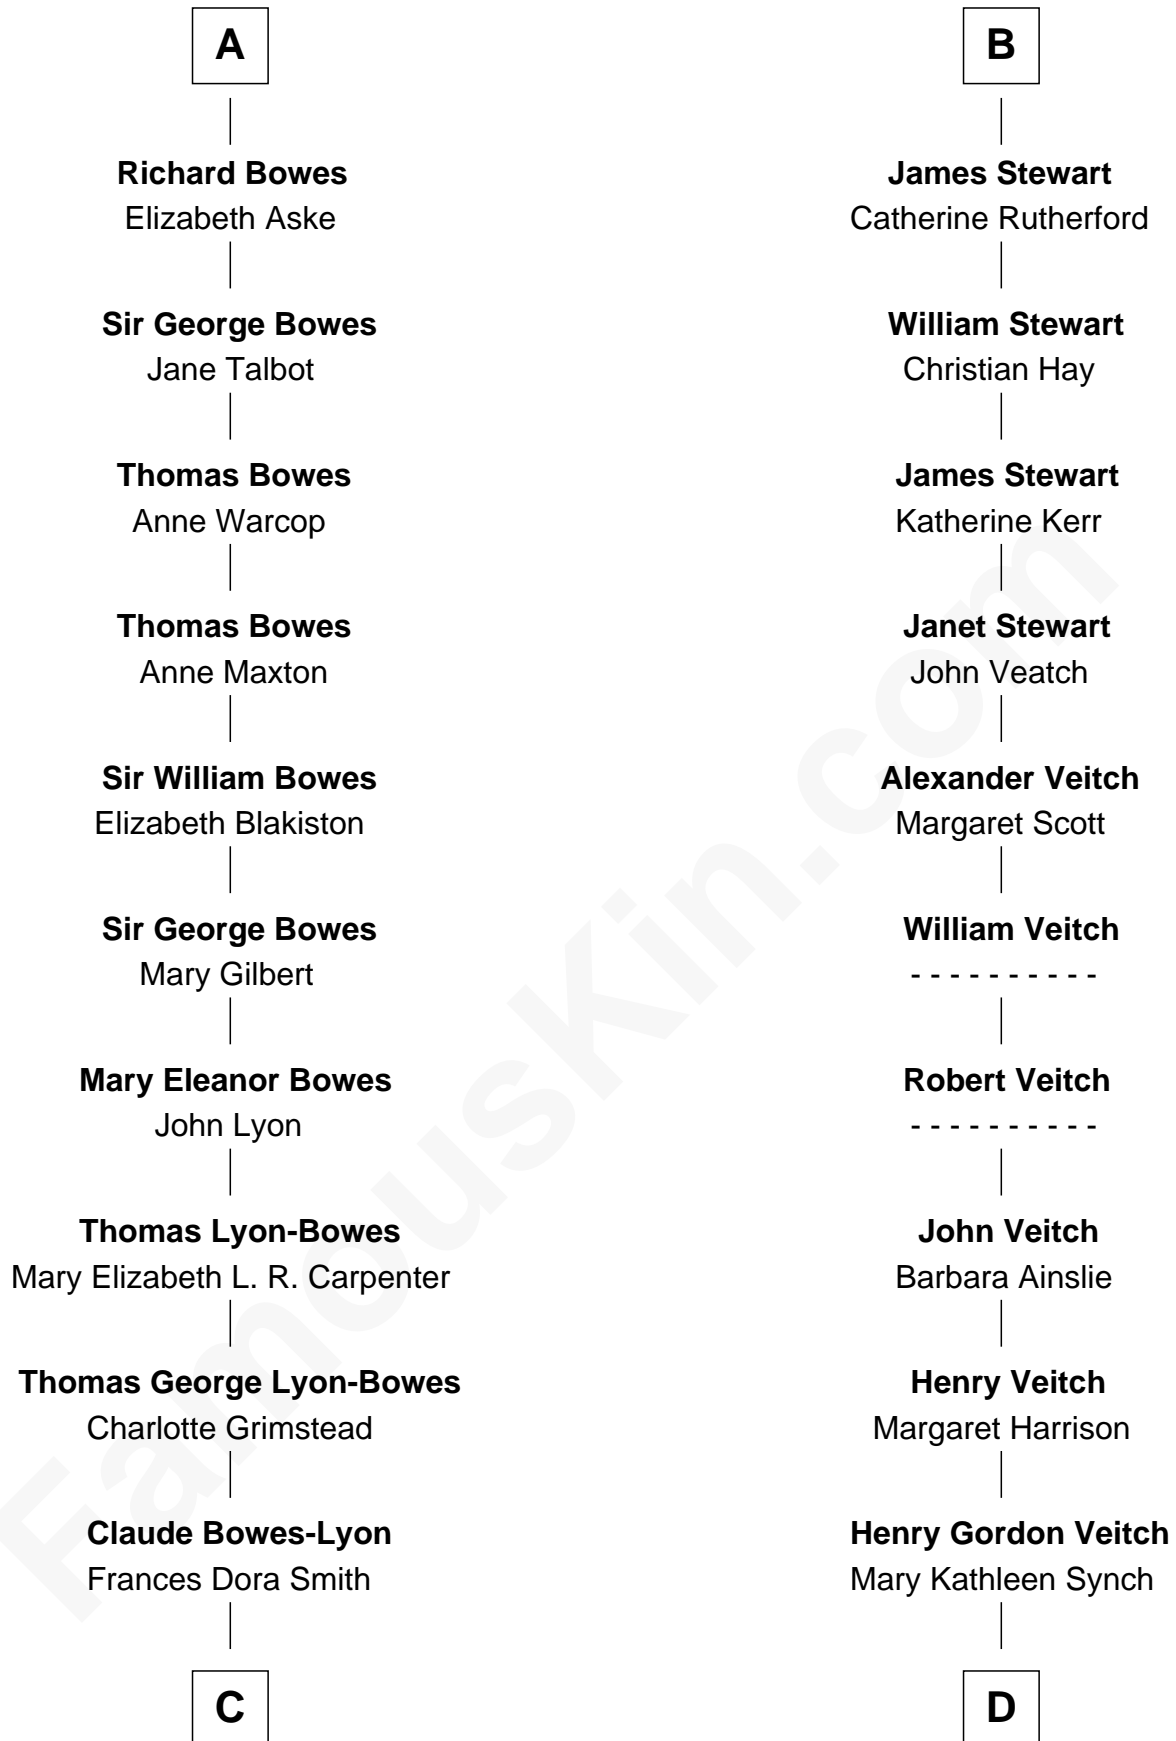

FamousKin.com

Relationship Chart of

Prince Harry

Duke of Sussex

18th cousin 3 times removed of

Noel Coward

Playwright, Actor, and Songwriter

C

Claude George Bowes-Lyon
Cecilia Nina Cavendish-Bentinck

Elizabeth Bowes-Lyon
George VI, King of the United Kingdom

Elizabeth II, Queen of the United Kingdom
Prince Philip of Edinburgh

Charles III, King of the United Kingdom
Princess Diana Frances Spencer