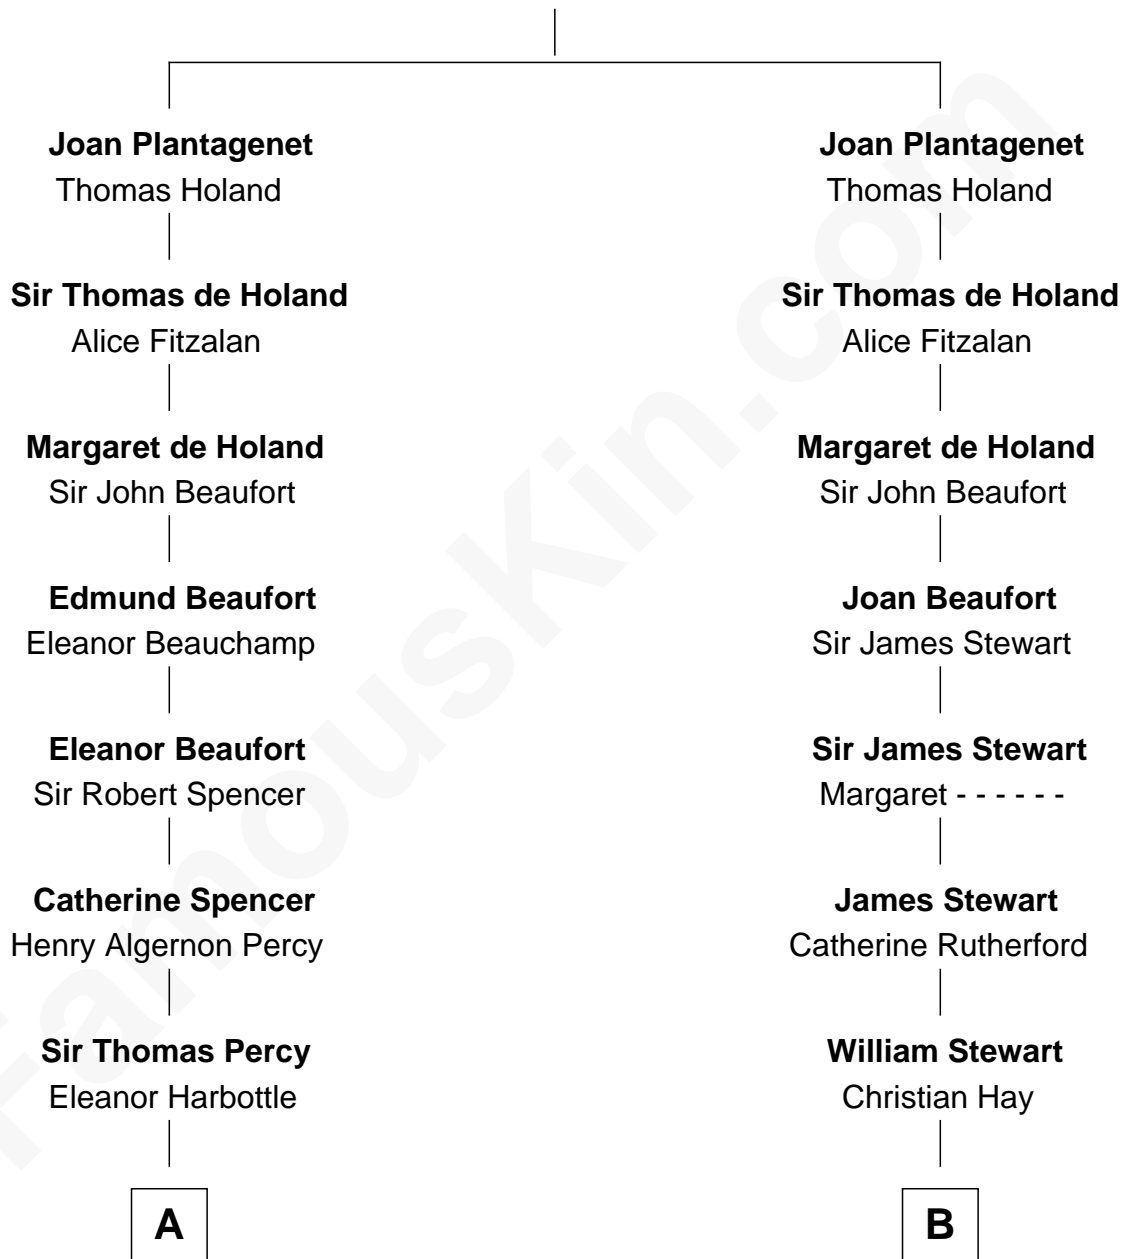

# FamousKin.com Relationship Chart of

**Prince Harry**  
*Duke of Sussex*

16th cousin 5 times removed of

**Noel Coward**

*Playwright, Actor, and Songwriter*

**Edmund of Woodstock**  
Margaret Wake

**C**

—  
**Charles Robert Spencer**

Margaret Baring

—  
**Albert Edward John Spencer**

Cynthia Elinor Beatrix Hamilton

—  
**Edward John Spencer**

Frances Ruth Burke Roche

—  
**Princess Diana Frances Spencer**

Charles III, King of the United Kingdom

—  
**Prince Harry**

*Duke of Sussex*