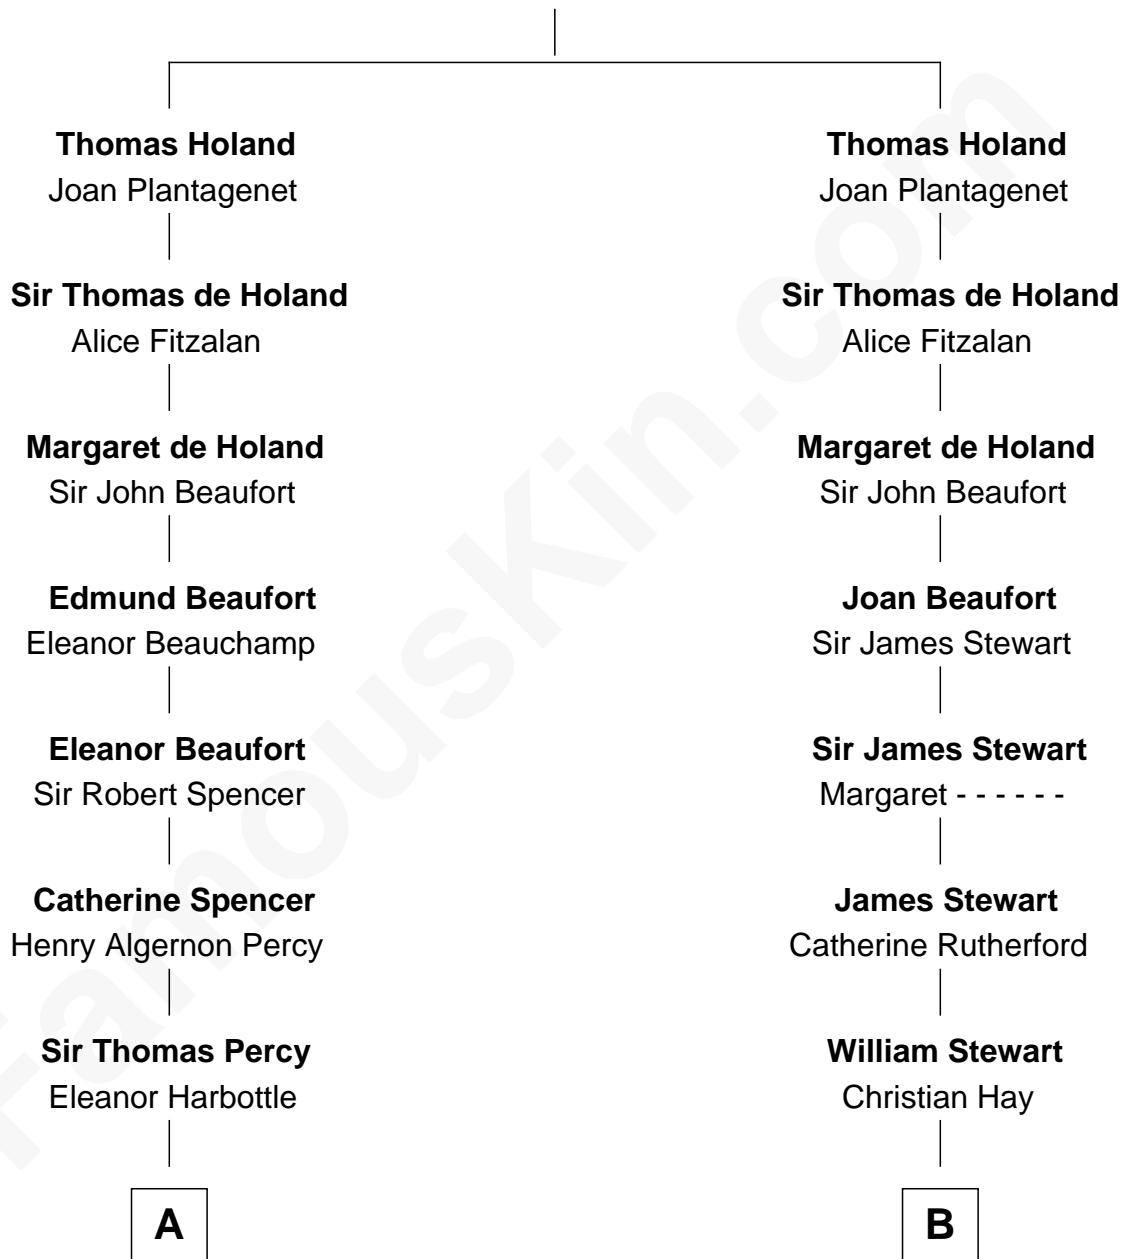

FamousKin.com Relationship Chart of

Prince Harry
Duke of Sussex

16th cousin 5 times removed of

Noel Coward

Playwright, Actor, and Songwriter

Sir Robert de Holland
Maude la Zouche

A

Henry Percy
Katherine Neville

Henry Percy
Dorothy Devereux

Dorothy Percy
Robert Sydney

Dorothy Sydney
Henry Spencer

Sir Robert Spencer
Ann Digby

Sir Charles Spencer
Anne Churchill

John Spencer
Georgiana Carolina Carteret

John Spencer
Margaret Georgiana Poyntz

George John Spencer
Lavina Bingham

Frederick Spencer
Adelaide Horatia Elizabeth Seymour

C

B

James Stewart
Katherine Kerr

Janet Stewart
John Veatch

Alexander Veitch
Margaret Scott

William Veitch