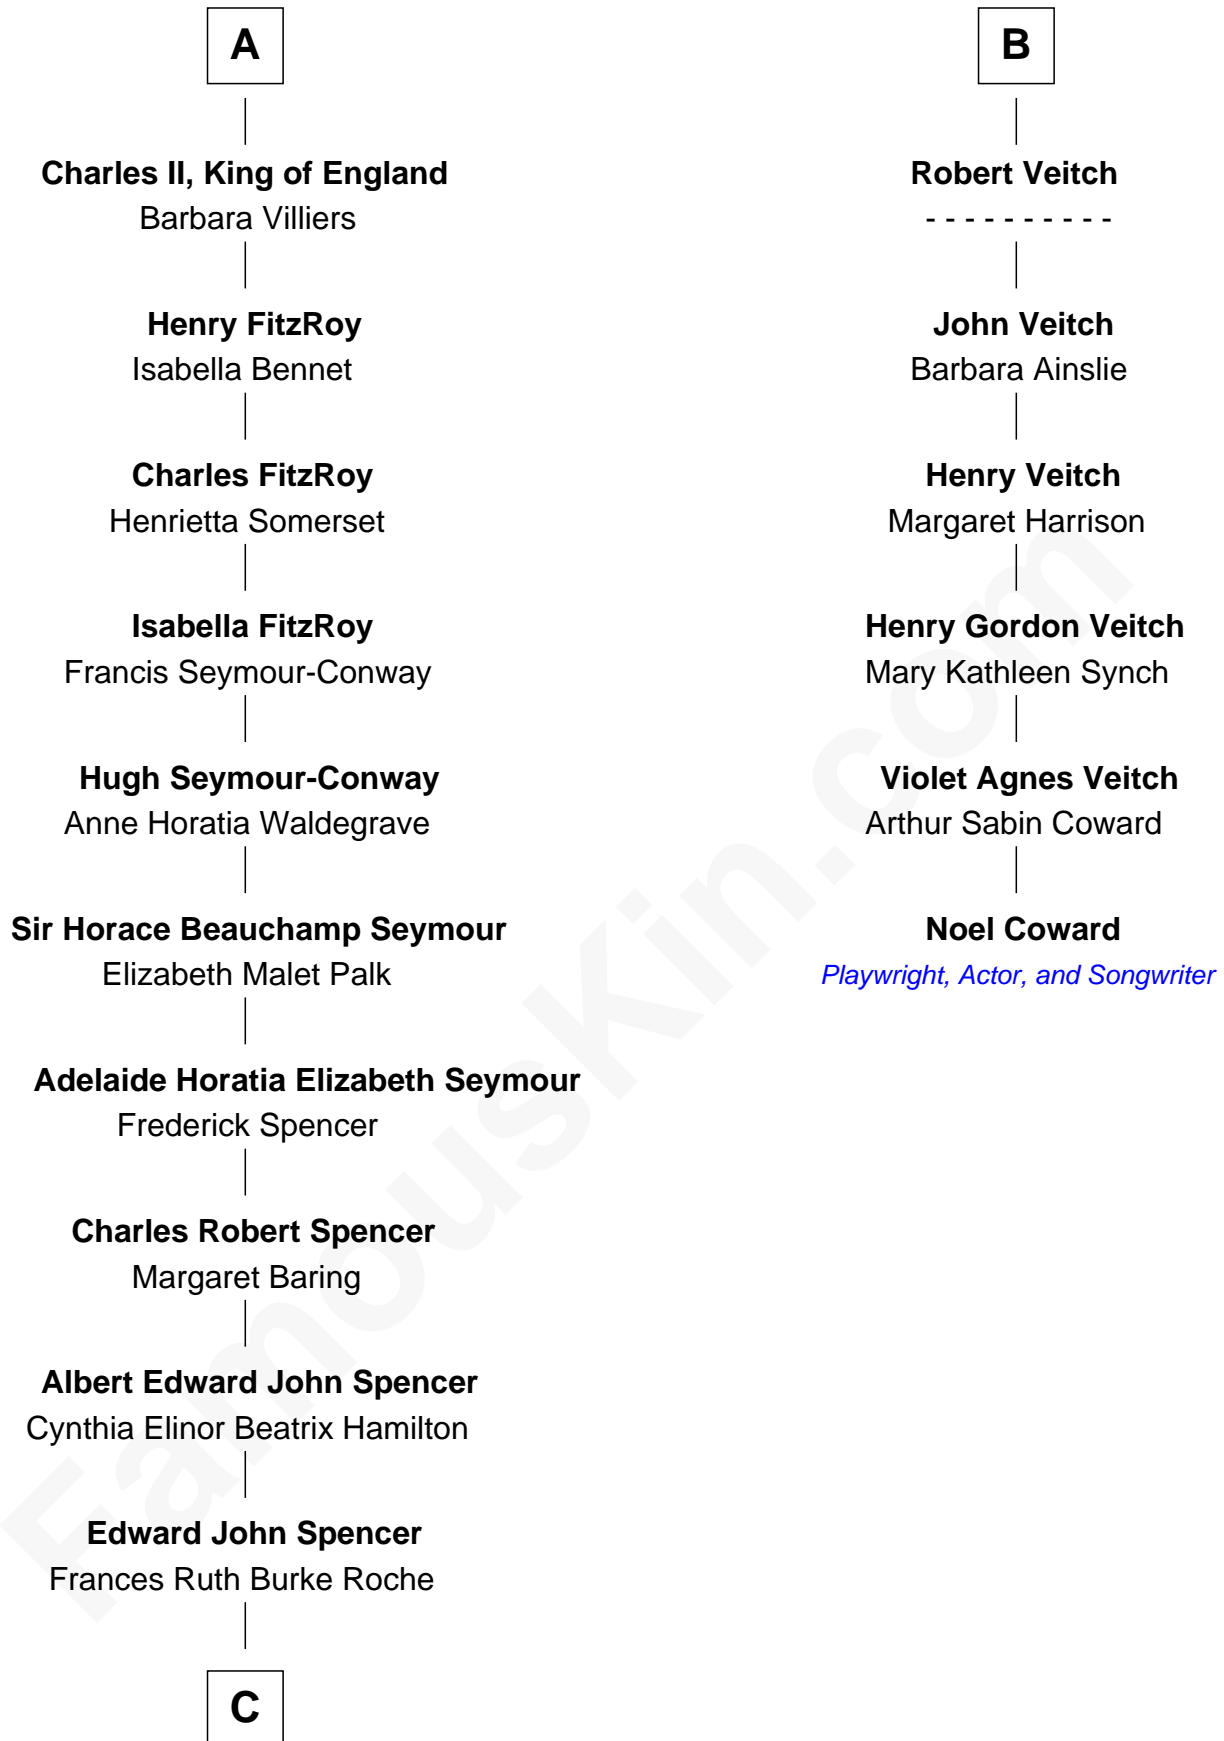

FamousKin.com

Relationship Chart of

Prince Harry

Duke of Sussex

12th cousin 6 times removed of

Noel Coward

Playwright, Actor, and Songwriter

C

Princess Diana Frances Spencer
Charles III, King of the United Kingdom

Prince Harry
Duke of Sussex

FamousKin.com