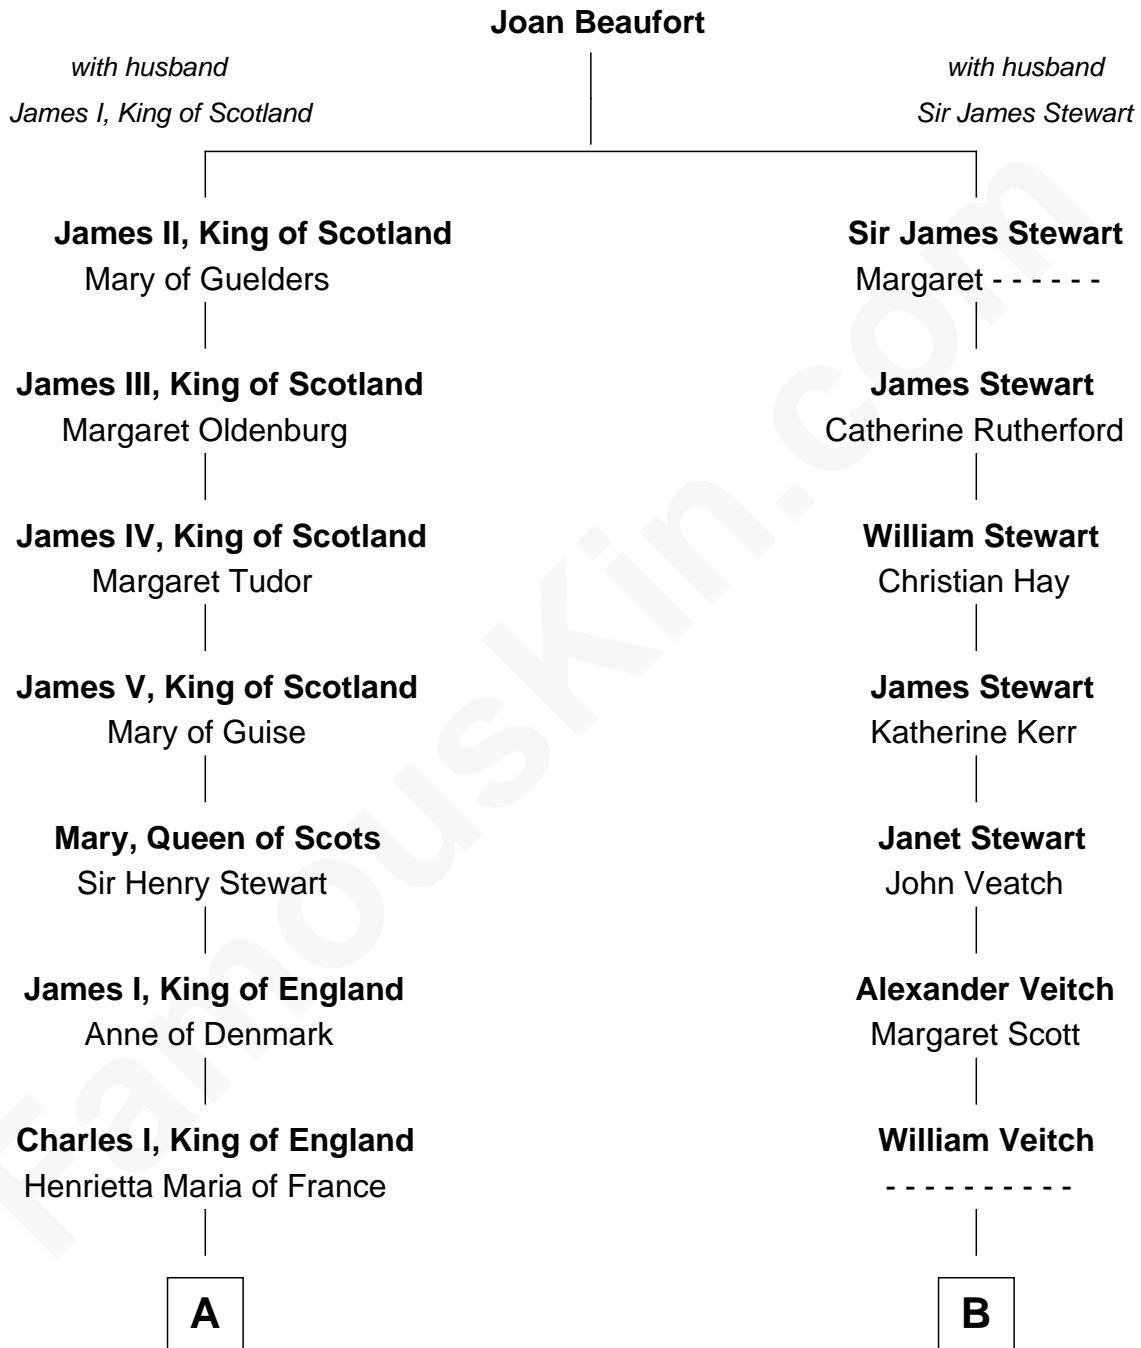

FamousKin.com

Relationship Chart of

Prince Harry

Duke of Sussex

12th cousin 6 times removed of

Noel Coward

Playwright, Actor, and Songwriter

C

Princess Diana Frances Spencer
Charles III, King of the United Kingdom

Prince Harry
Duke of Sussex

FamousKin.com