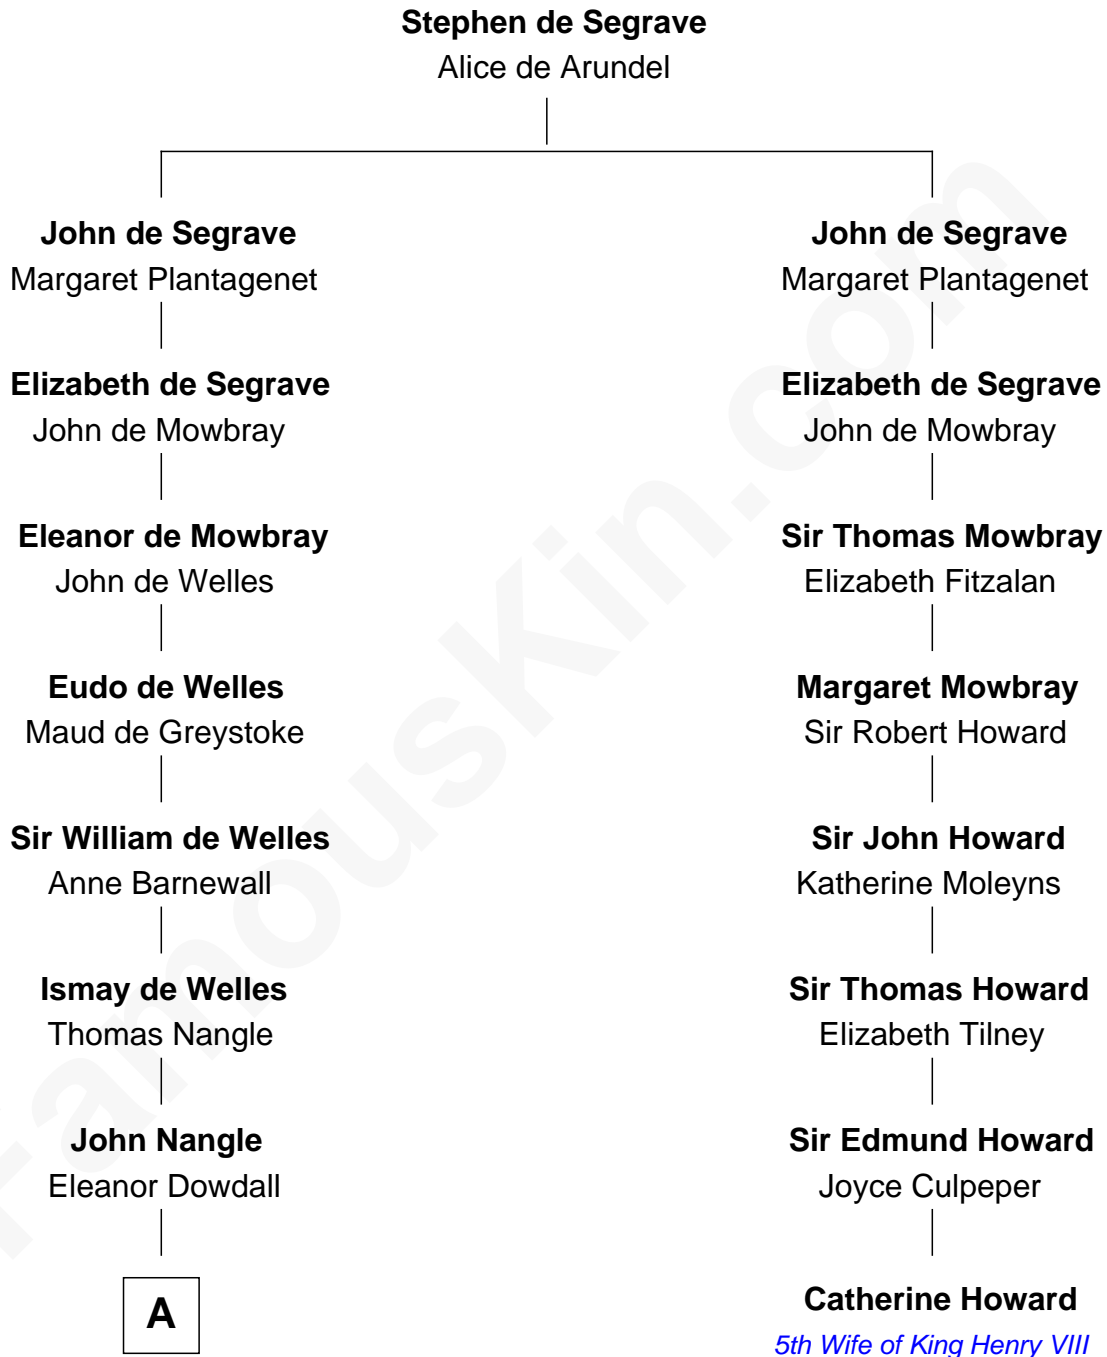

FamousKin.com
Relationship Chart of
Prince Harry
Duke of Sussex

7th cousin 14 times removed of

Catherine Howard
5th Wife of King Henry VIII

A

Amy Nangle
Thomas Fagan

Richard Fagan
Cecily Holmes

John Fagan
Alice Segrave

John Fagan
Beale Knowles

Christopher Fagan
Mary Nagle

Patrick Fagan
Christiana FitzMaurice

Christopher Alexander Fagan
Hyacinthe Gabrielle Varis

Hyacinthe Gabrielle Fagan
Sir Richard Colley Wellesley

Anne Wellesley
Charles Augustus Cavendish-Bentinck