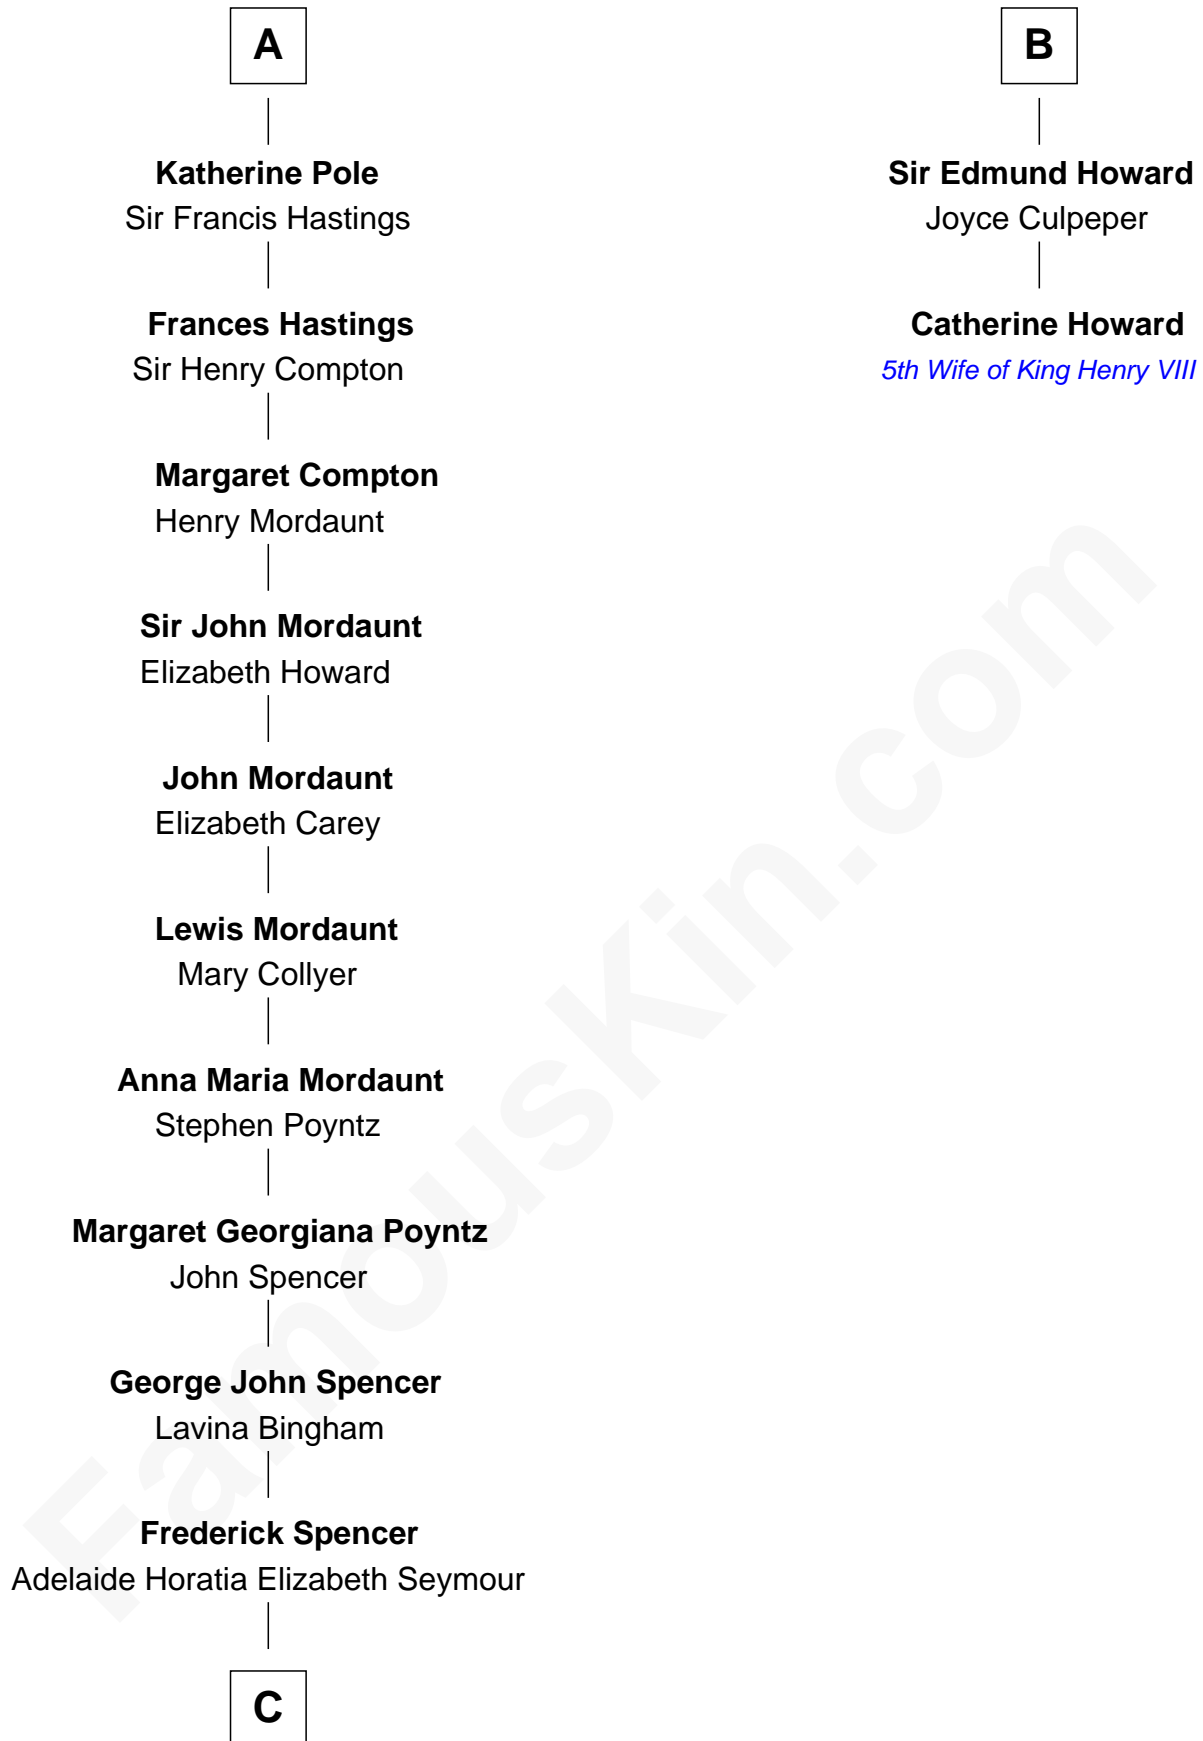

# FamousKin.com Relationship Chart of

**Prince Harry**  
*Duke of Sussex*

8th cousin 13 times removed of

**Catherine Howard**  
*5th Wife of King Henry VIII*

**C**

—  
**Charles Robert Spencer**

Margaret Baring

—  
**Albert Edward John Spencer**

Cynthia Elinor Beatrix Hamilton

—  
**Edward John Spencer**

Frances Ruth Burke Roche

—  
**Princess Diana Frances Spencer**

Charles III, King of the United Kingdom

—  
**Prince Harry**