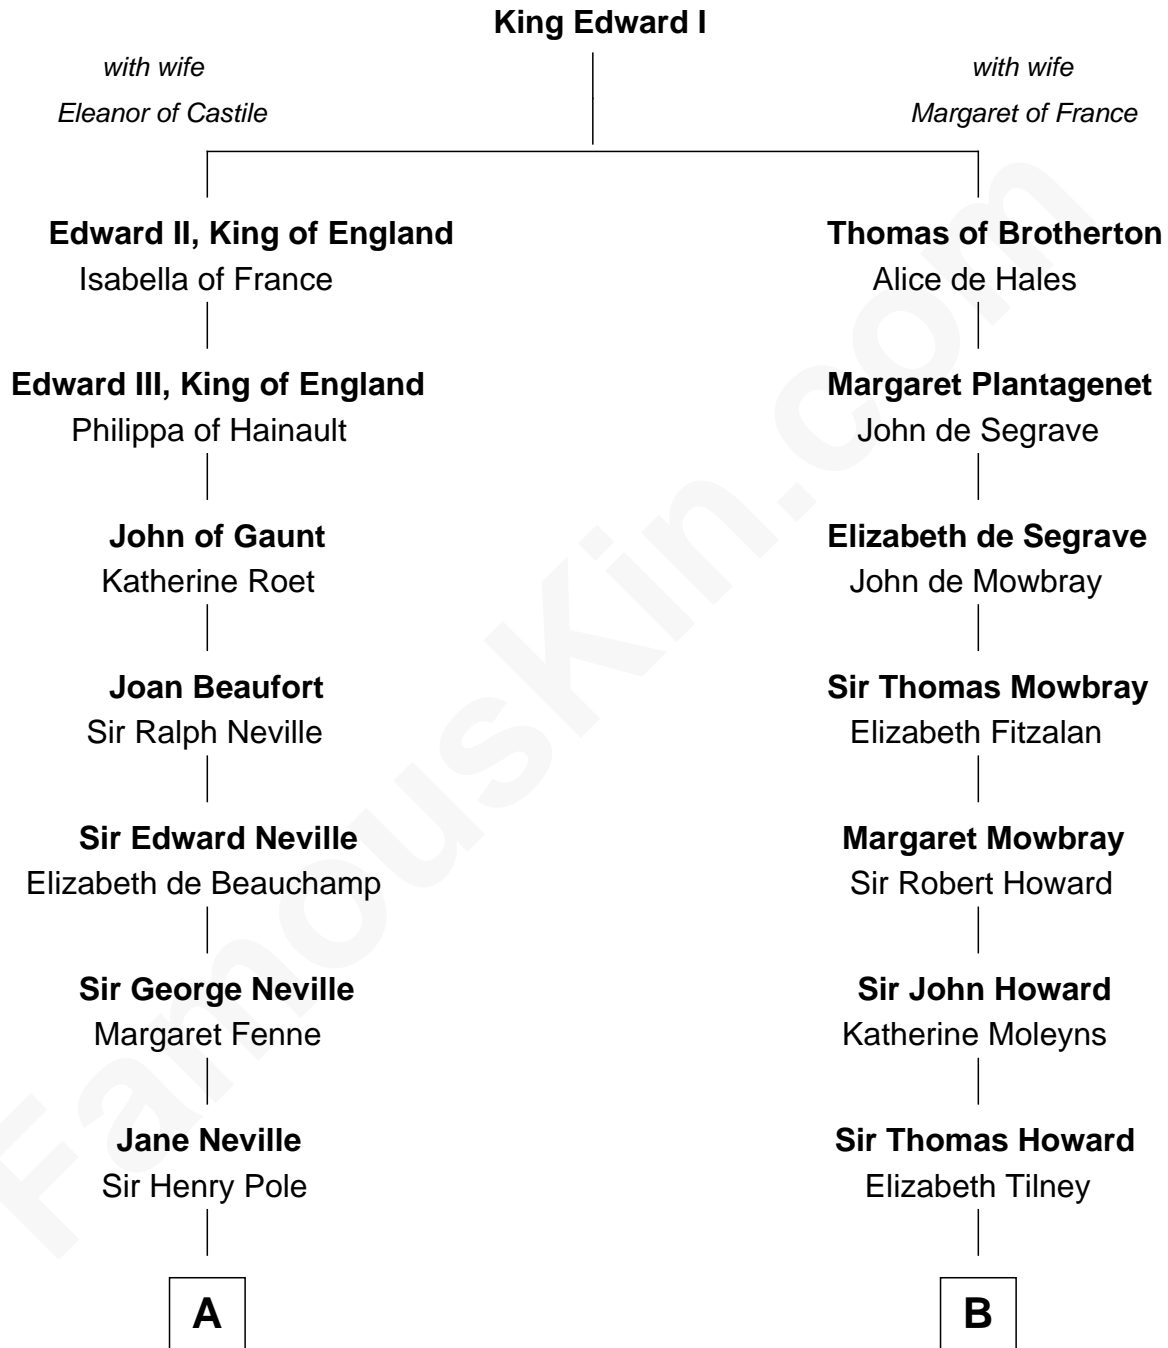

# FamousKin.com Relationship Chart of

**Prince Harry**  
*Duke of Sussex*

8th cousin 13 times removed of

**Catherine Howard**  
*5th Wife of King Henry VIII*

**C**

—  
**Charles Robert Spencer**

Margaret Baring

—  
**Albert Edward John Spencer**

Cynthia Elinor Beatrix Hamilton

—  
**Edward John Spencer**

Frances Ruth Burke Roche

—  
**Princess Diana Frances Spencer**

Charles III, King of the United Kingdom

—  
**Prince Harry**

*Duke of Sussex*

FamousKin.com