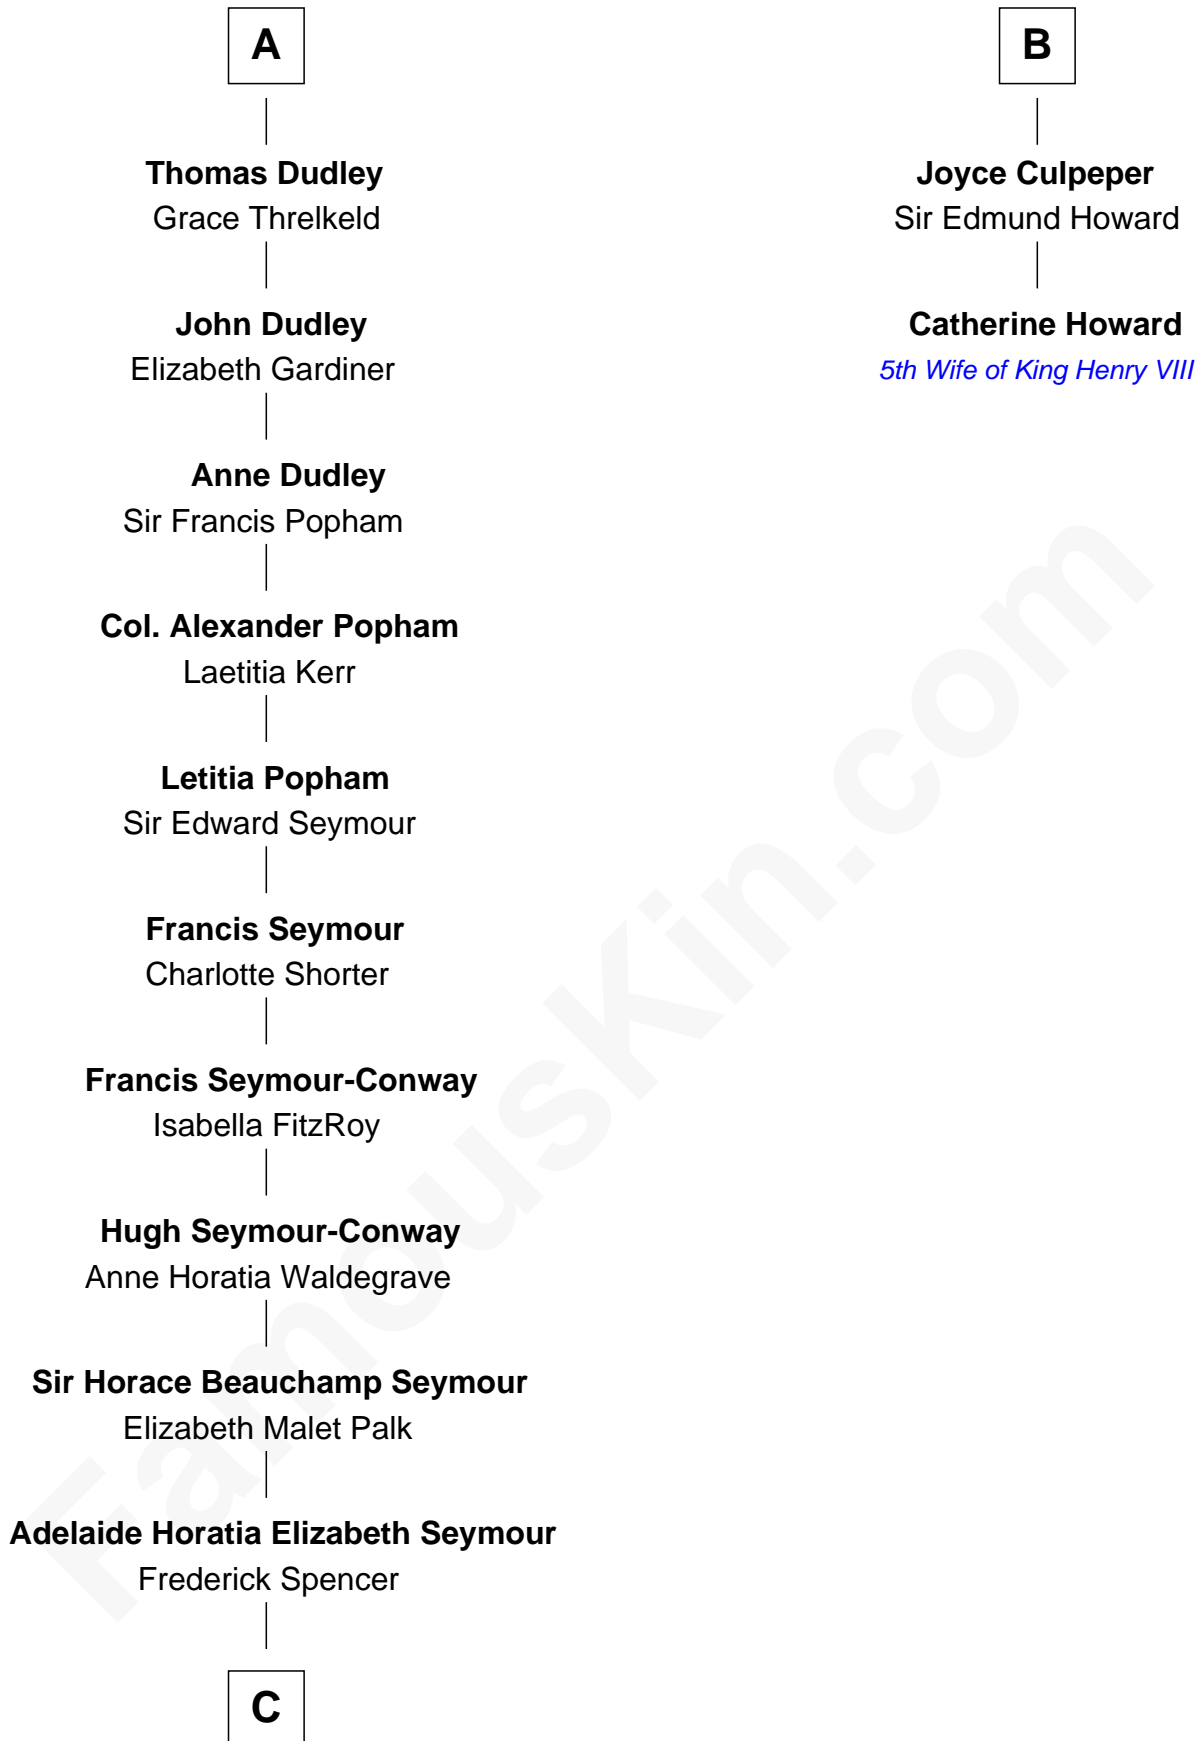

FamousKin.com Relationship Chart of

Prince Harry

Duke of Sussex

8th cousin 13 times removed of

Catherine Howard

5th Wife of King Henry VIII

Sir Gilbert de Clare

Joan of Acre

C

—
Charles Robert Spencer

Margaret Baring

—
Albert Edward John Spencer

Cynthia Elinor Beatrix Hamilton

—
Edward John Spencer

Frances Ruth Burke Roche

—
Princess Diana Frances Spencer