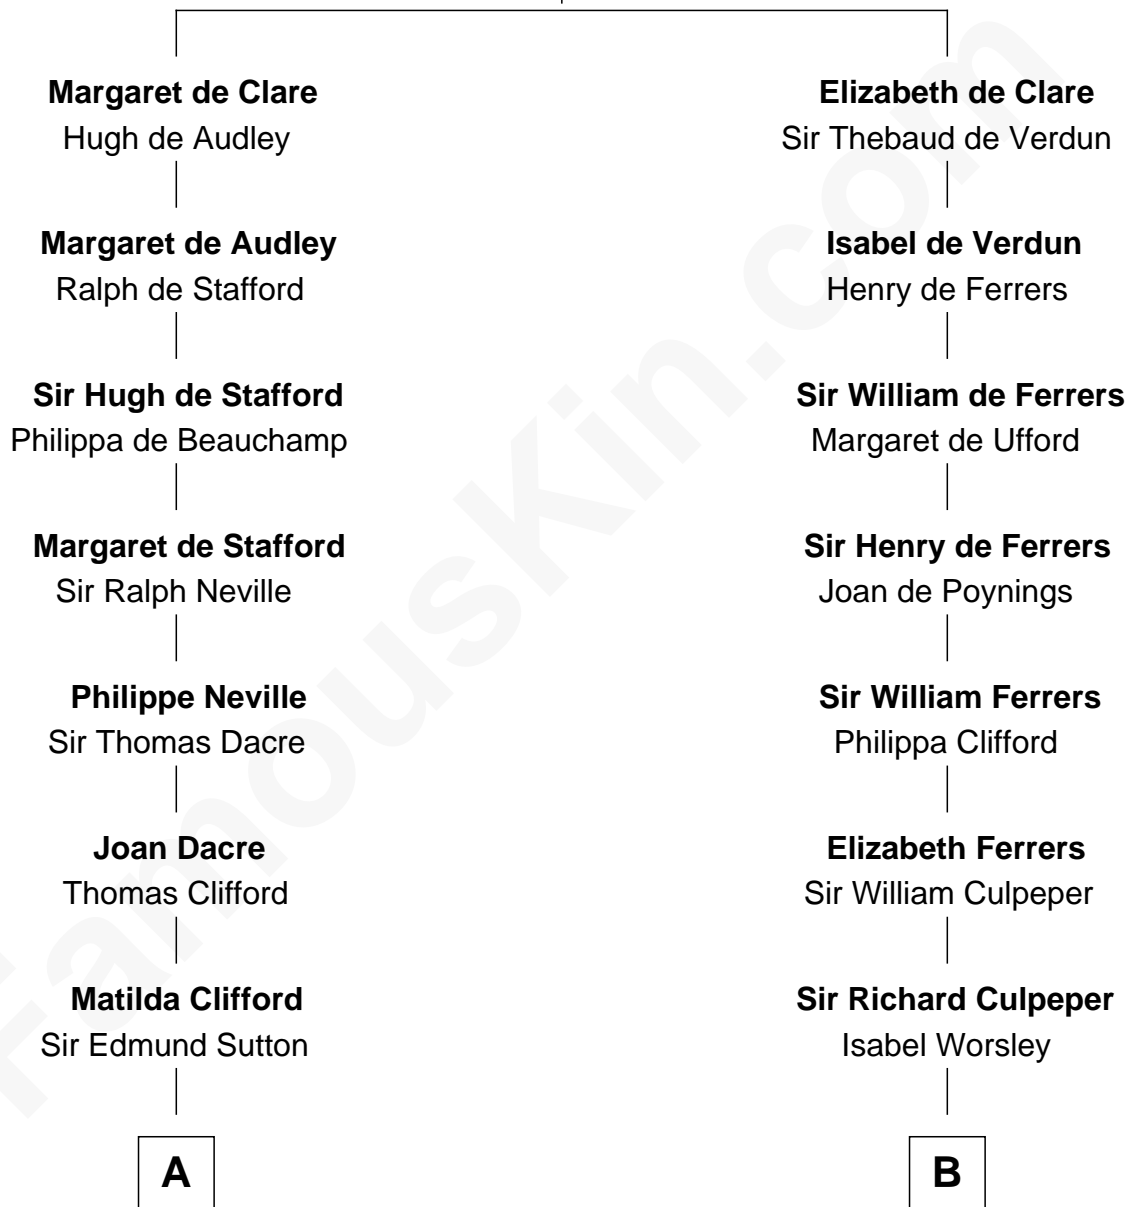

FamousKin.com Relationship Chart of

Prince Harry

Duke of Sussex

8th cousin 13 times removed of

Catherine Howard

5th Wife of King Henry VIII

Sir Gilbert de Clare

Joan of Acre

C

—
Charles Robert Spencer

Margaret Baring

—
Albert Edward John Spencer

Cynthia Elinor Beatrix Hamilton

—
Edward John Spencer

Frances Ruth Burke Roche

—
Princess Diana Frances Spencer

Charles III, King of the United Kingdom

—
Prince Harry

Duke of Sussex

FamousKin.com