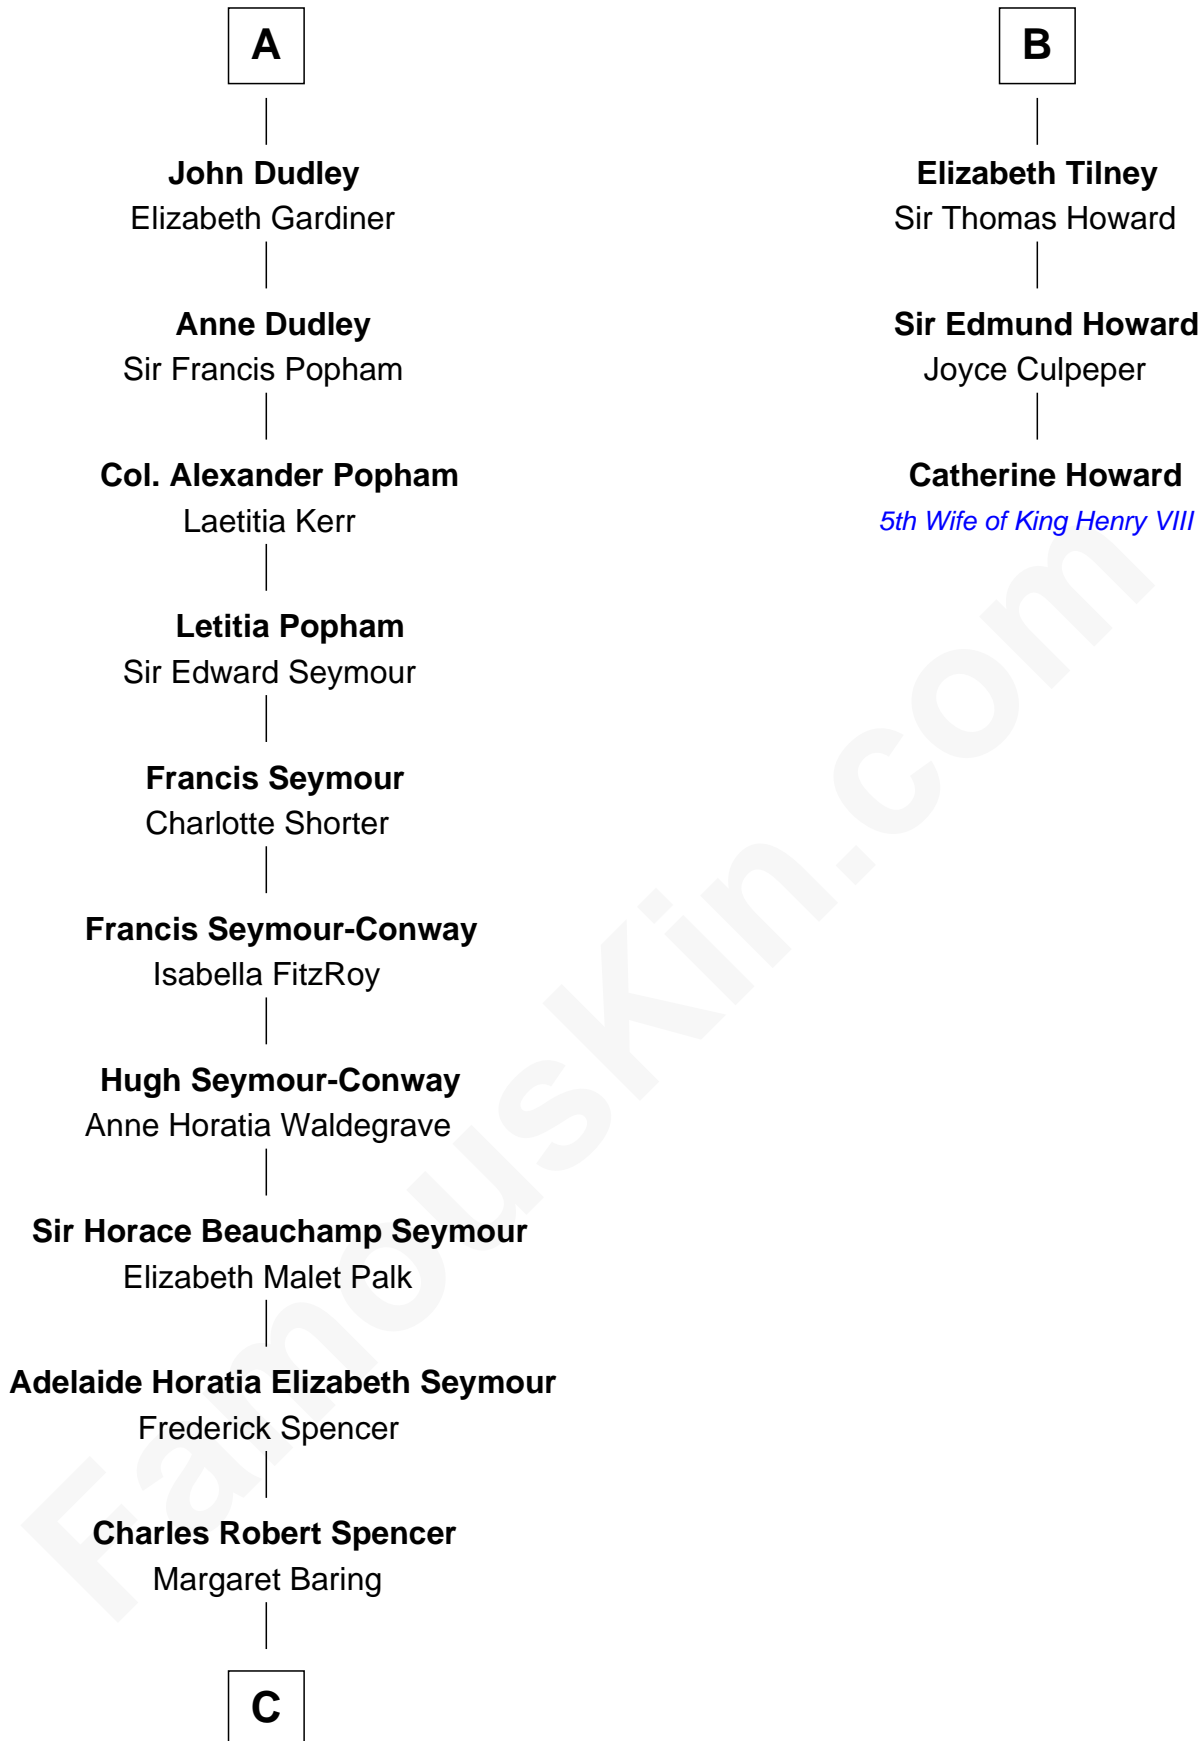

FamousKin.com
Relationship Chart of
Prince Harry
Duke of Sussex

9th cousin 11 times removed of

Catherine Howard
5th Wife of King Henry VIII

Sir William de Cantilupe
 Eve de Braiose

C

—
Albert Edward John Spencer

Cynthia Elinor Beatrix Hamilton

—
Edward John Spencer

Frances Ruth Burke Roche

—
Princess Diana Frances Spencer

Charles III, King of the United Kingdom

—
Prince Harry

Duke of Sussex

FamousKin.com