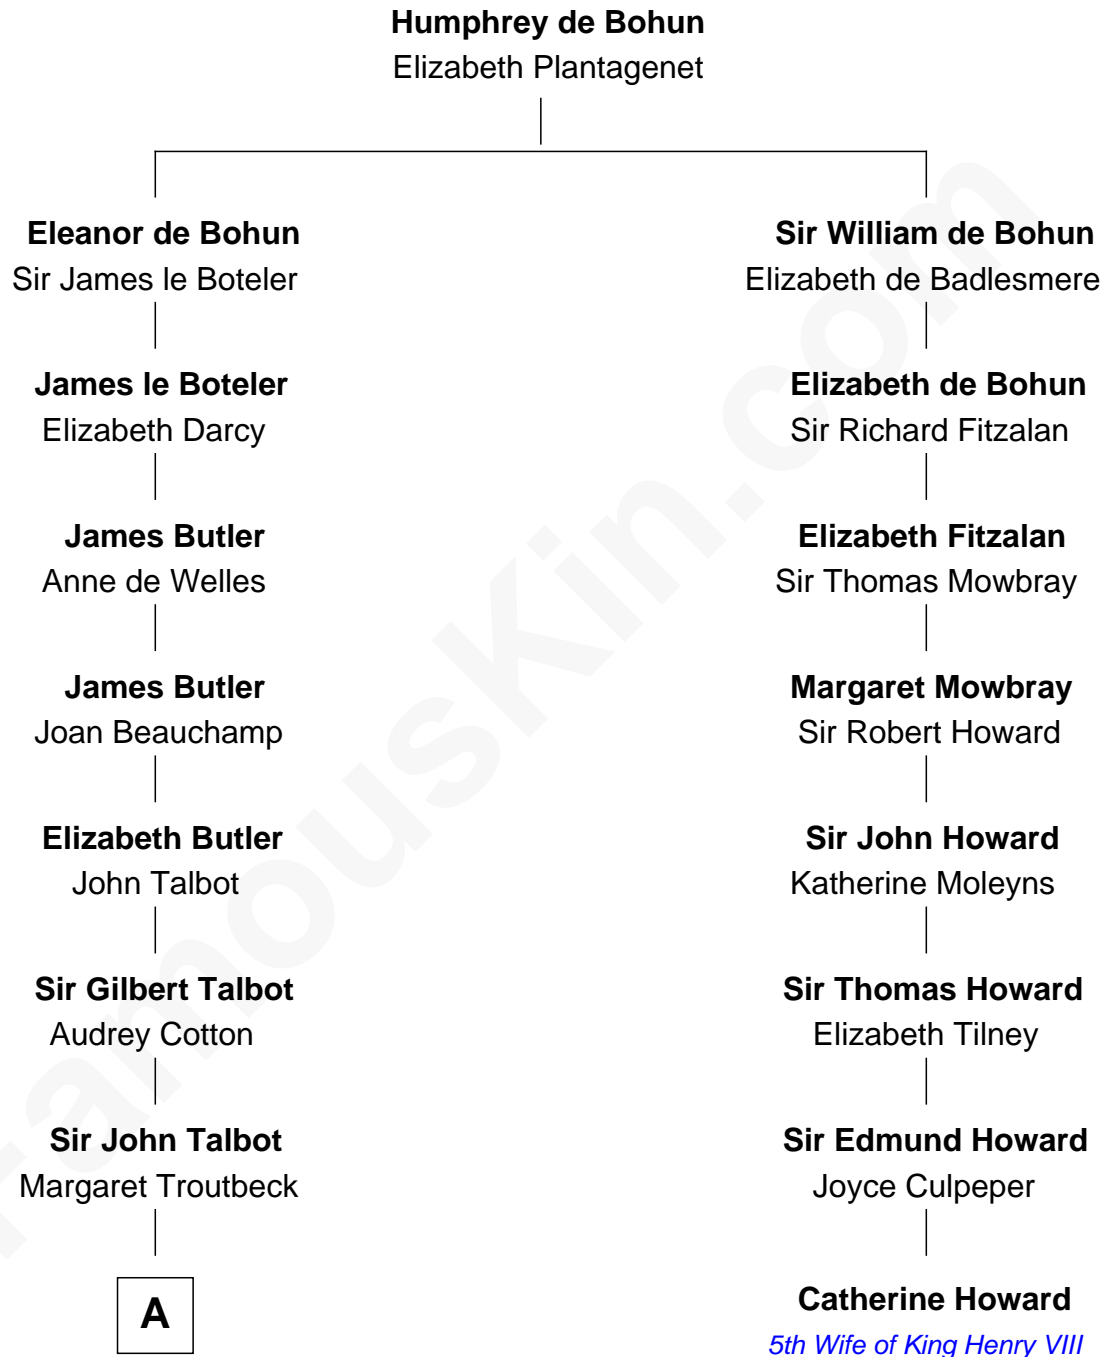

FamousKin.com

Relationship Chart of

Prince Harry

Duke of Sussex

7th cousin 14 times removed of

Catherine Howard
5th Wife of King Henry VIII

B

—
Claude George Bowes-Lyon
Cecilia Nina Cavendish-Bentinck

—
Elizabeth Bowes-Lyon
George VI, King of the United Kingdom

—
Elizabeth II, Queen of the United Kingdom
Prince Philip of Edinburgh

—
Charles III, King of the United Kingdom
Princess Diana Frances Spencer