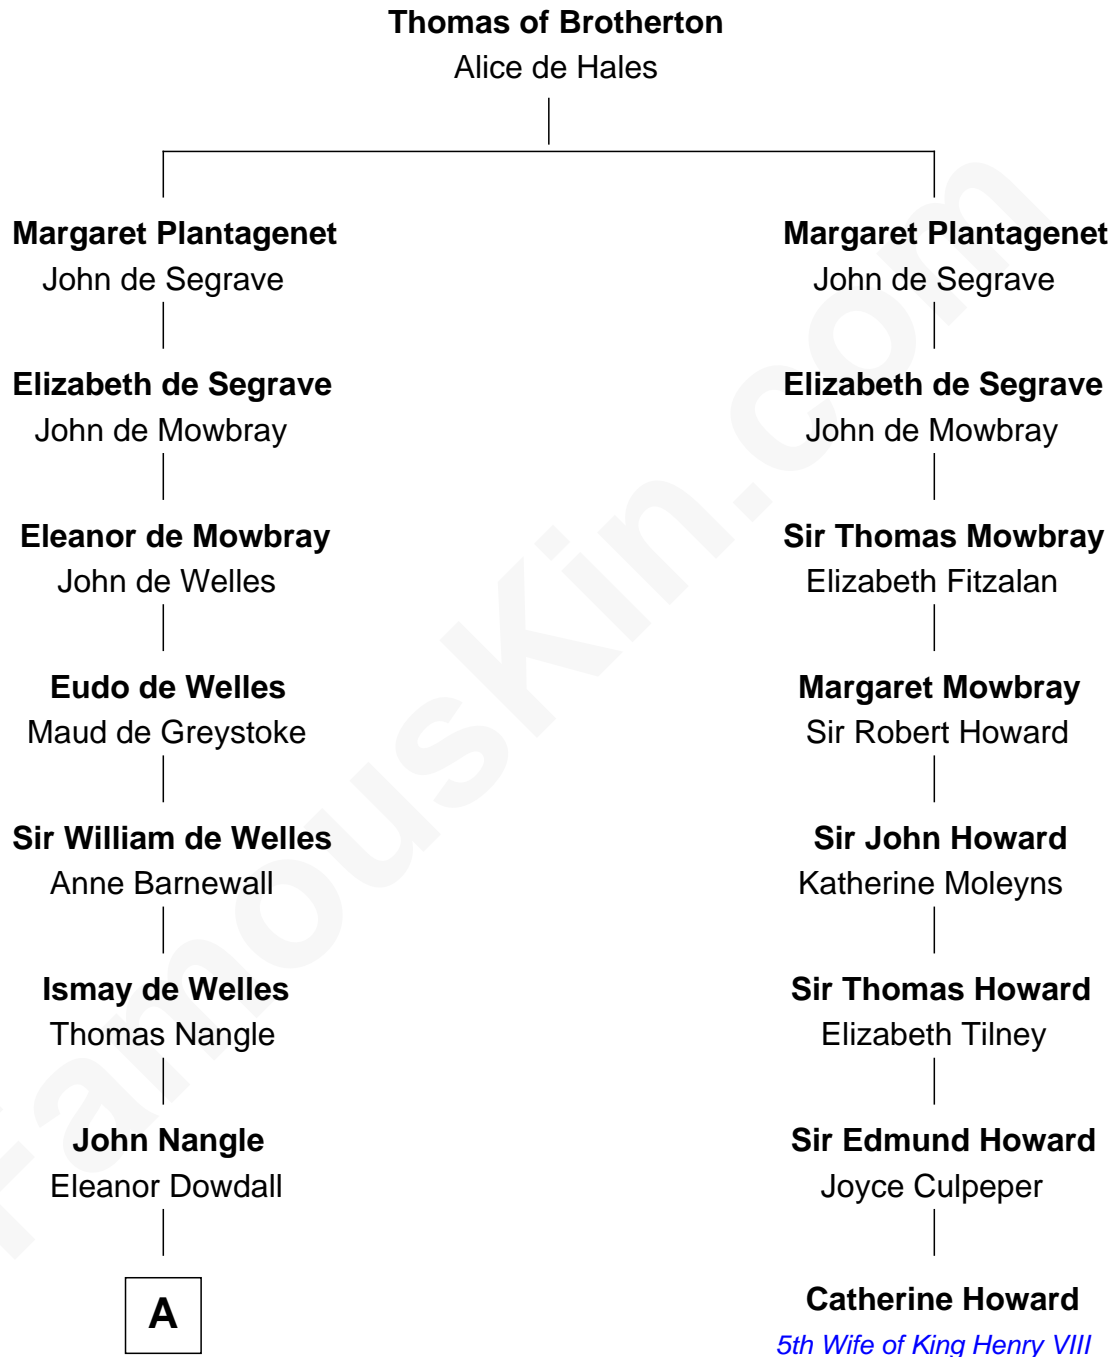

FamousKin.com
Relationship Chart of
Prince Harry
Duke of Sussex

7th cousin 14 times removed of

Catherine Howard
5th Wife of King Henry VIII

A

Amy Nangle
Thomas Fagan

Richard Fagan
Cecily Holmes

John Fagan
Alice Segrave

John Fagan
Beale Knowles

Christopher Fagan
Mary Nagle

Patrick Fagan
Christiana FitzMaurice

Christopher Alexander Fagan
Hyacinthe Gabrielle Varis

Hyacinthe Gabrielle Fagan
Sir Richard Colley Wellesley

Anne Wellesley
Charles Augustus Cavendish-Bentinck