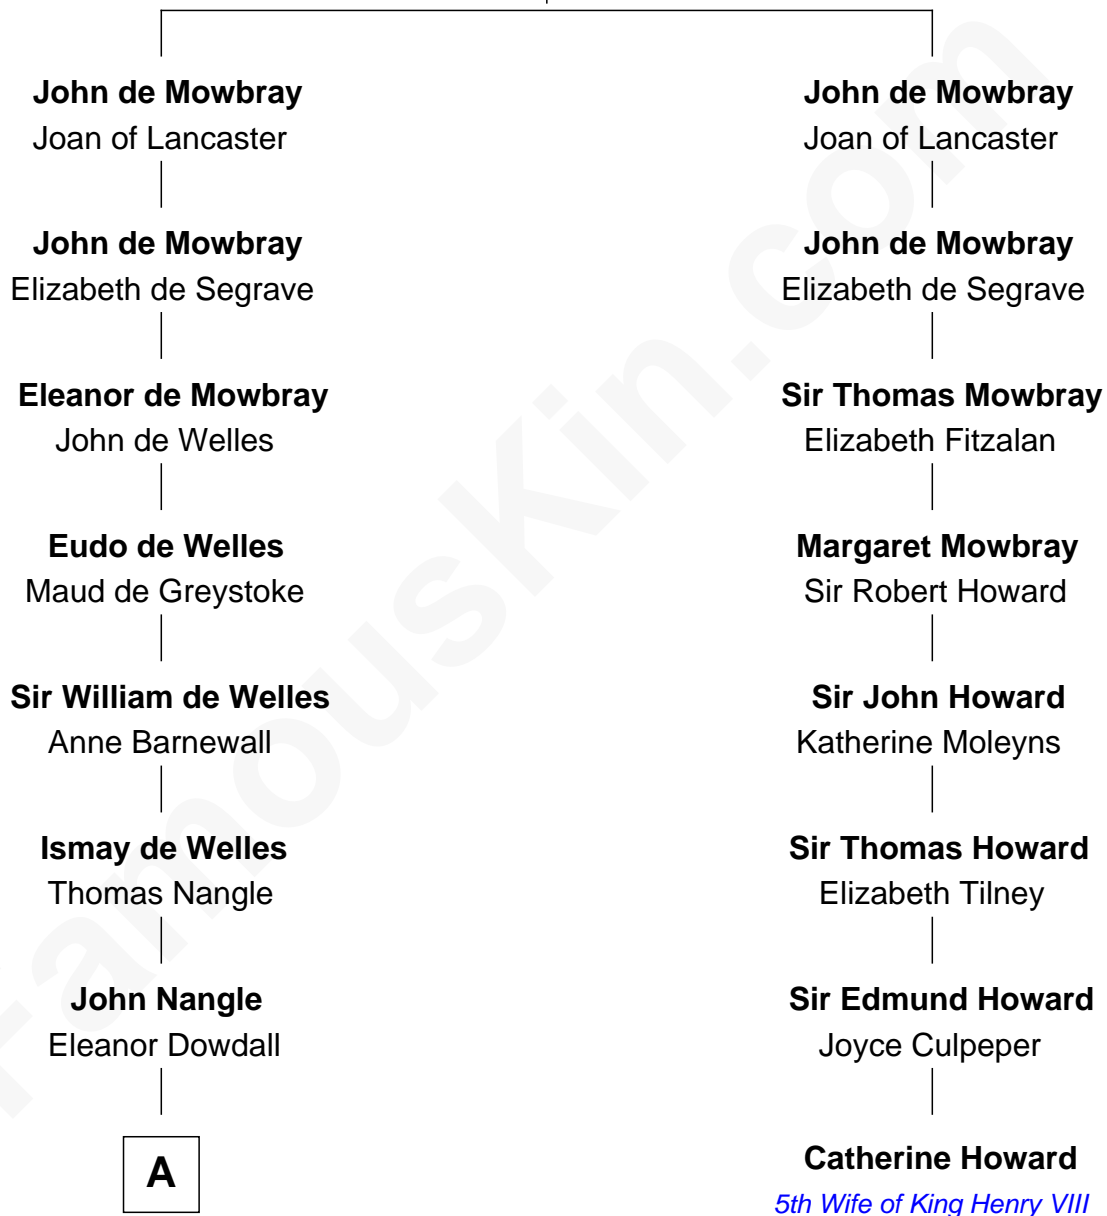

FamousKin.com Relationship Chart of

Prince Harry

Duke of Sussex

7th cousin 14 times removed of

Catherine Howard

5th Wife of King Henry VIII

Sir John de Mowbray

Aline de Braiose

A

Amy Nangle
Thomas Fagan

Richard Fagan
Cecily Holmes

John Fagan
Alice Segrave

John Fagan
Beale Knowles

Christopher Fagan
Mary Nagle

Patrick Fagan
Christiana FitzMaurice

Christopher Alexander Fagan
Hyacinthe Gabrielle Varis

Claude George Bowes-Lyon

—
Elizabeth Bowes-Lyon

George VI, King of the United Kingdom

—
Elizabeth II, Queen of the United Kingdom

Prince Philip of Edinburgh

—
Charles III, King of the United Kingdom

Princess Diana Frances Spencer