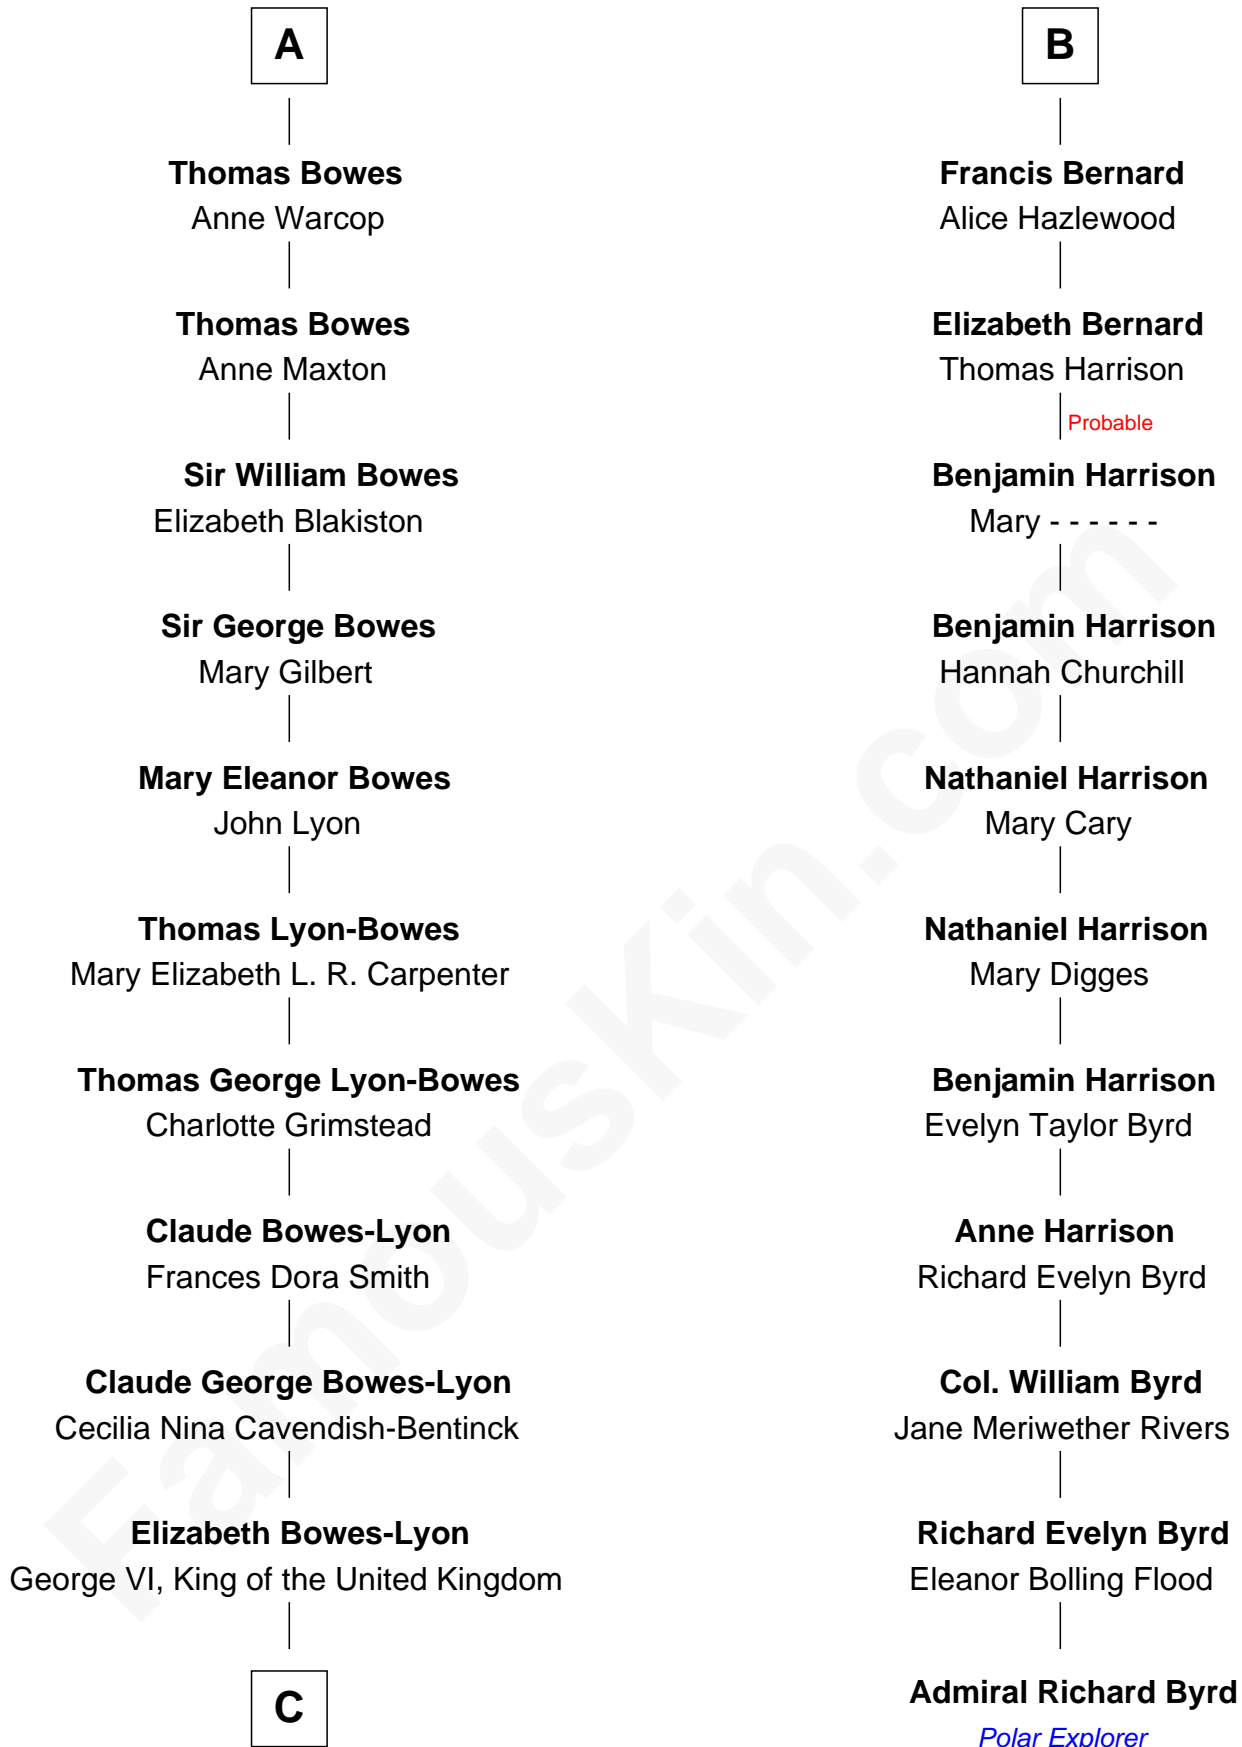

FamousKin.com Relationship Chart of

Prince Harry
Duke of Sussex

17th cousin 2 times removed of

Admiral Richard Byrd
Polar Explorer

Sir Thomas de Beauchamp
Katherine de Mortimer

C

Elizabeth II, Queen of the United Kingdom

Prince Philip of Edinburgh

Charles III, King of the United Kingdom

Princess Diana Frances Spencer

Prince Harry

Duke of Sussex

FamousKin.com