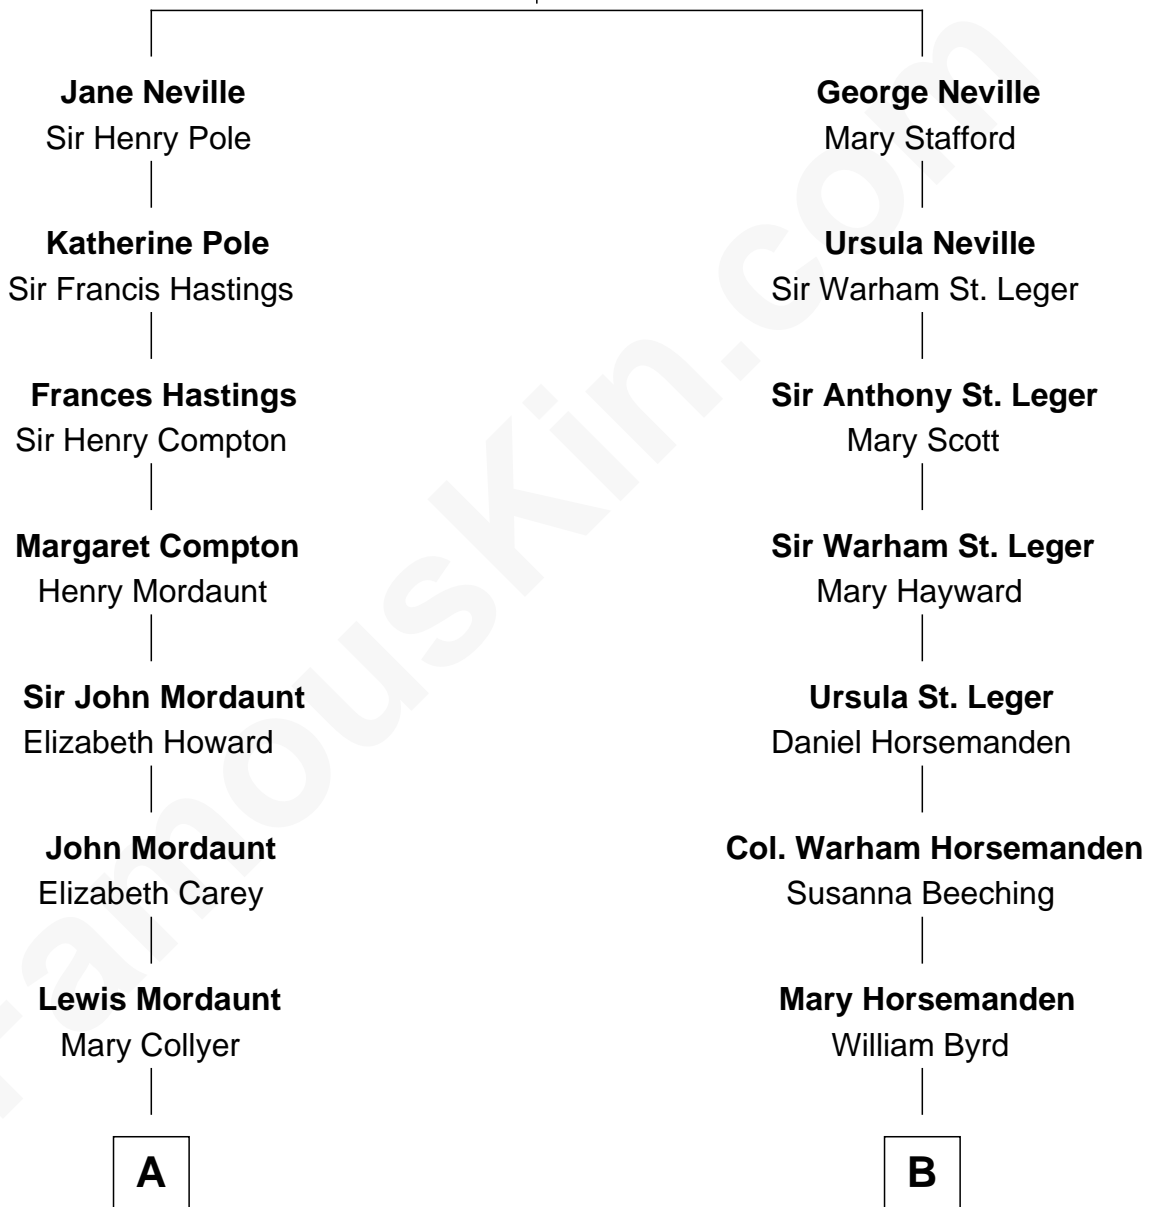

FamousKin.com Relationship Chart of

Prince Harry
Duke of Sussex

13th cousin 2 times removed of

Admiral Richard Byrd
Polar Explorer

Sir George Neville
Margaret Fenne

A

Anna Maria Mordaunt

Stephen Poyntz

Margaret Georgiana Poyntz

John Spencer

George John Spencer

Lavina Bingham

Frederick Spencer

Adelaide Horatia Elizabeth Seymour

Charles Robert Spencer

Margaret Baring

Albert Edward John Spencer

Cynthia Elinor Beatrix Hamilton

Edward John Spencer

Frances Ruth Burke Roche

Princess Diana Frances Spencer

Charles III, King of the United Kingdom

Prince Harry

Duke of Sussex