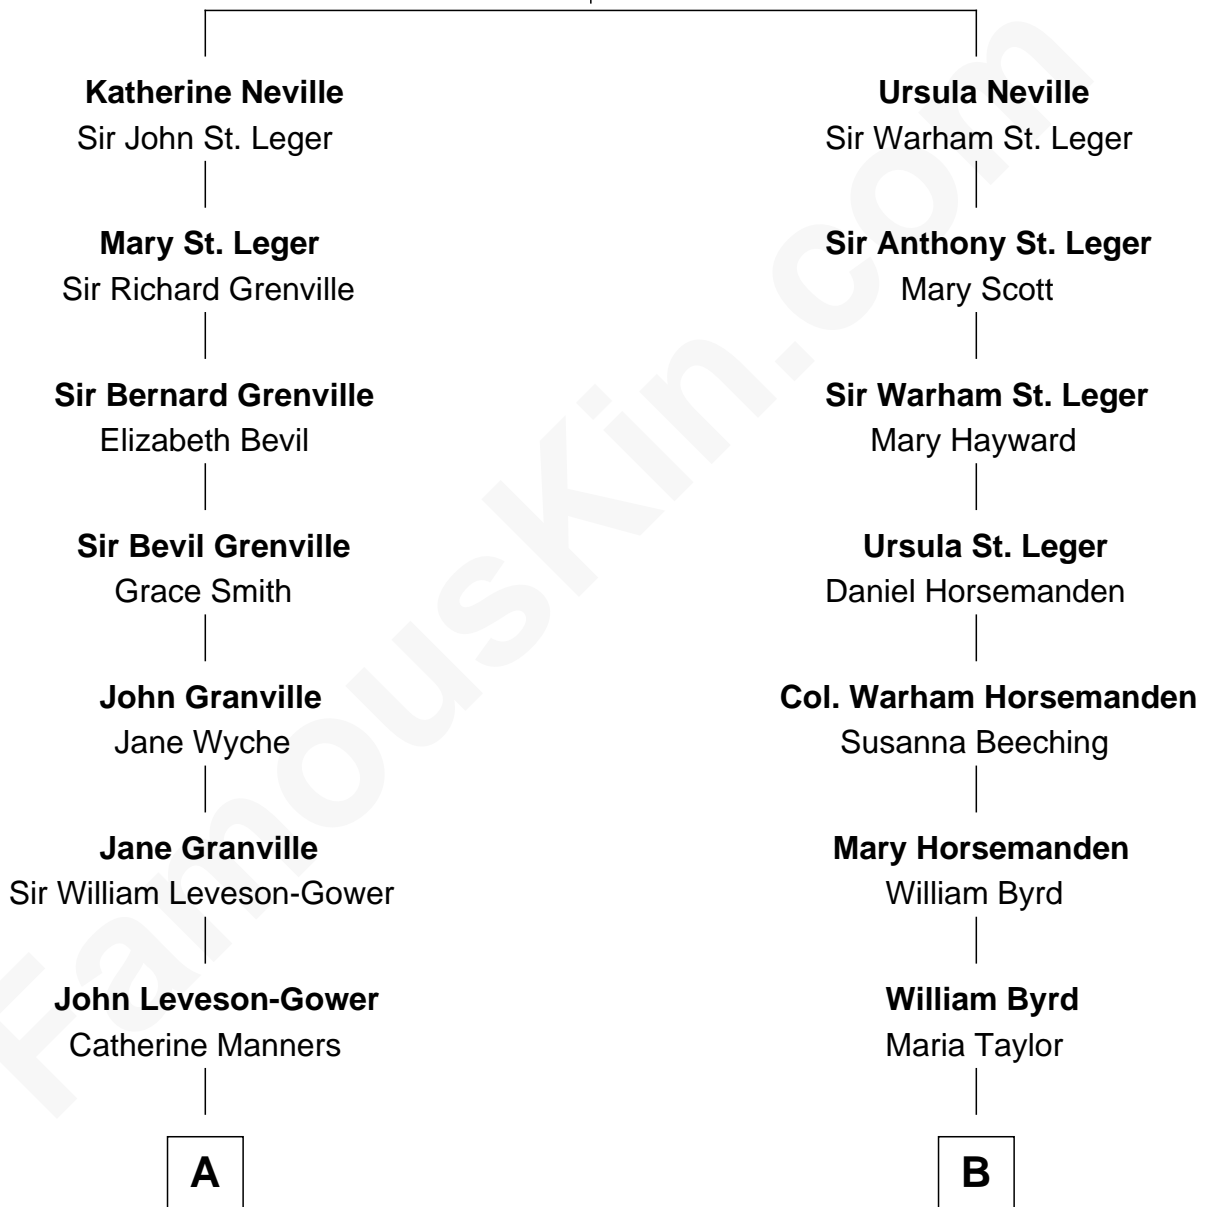

FamousKin.com Relationship Chart of

Prince Harry
Duke of Sussex

12th cousin 5 times removed of

Admiral Richard Byrd
Polar Explorer

George Neville
Mary Stafford

A

John Leveson-Gower

Evelyn Pierrepont

Gertrude Leveson-Gower

John Russell

Francis Russell

Elizabeth Keppel

Sir John Russell

Georgiana Gordon

Louisa Jane Russell

James Hamilton

James Hamilton

Mary Anna Curzon-Howe

James Albert Edward Hamilton

Rosalind Cecilia Caroline Bingham

Cynthia Elinor Beatrix Hamilton

Albert Edward John Spencer

Edward John Spencer

Frances Ruth Burke Roche

Polar Explorer