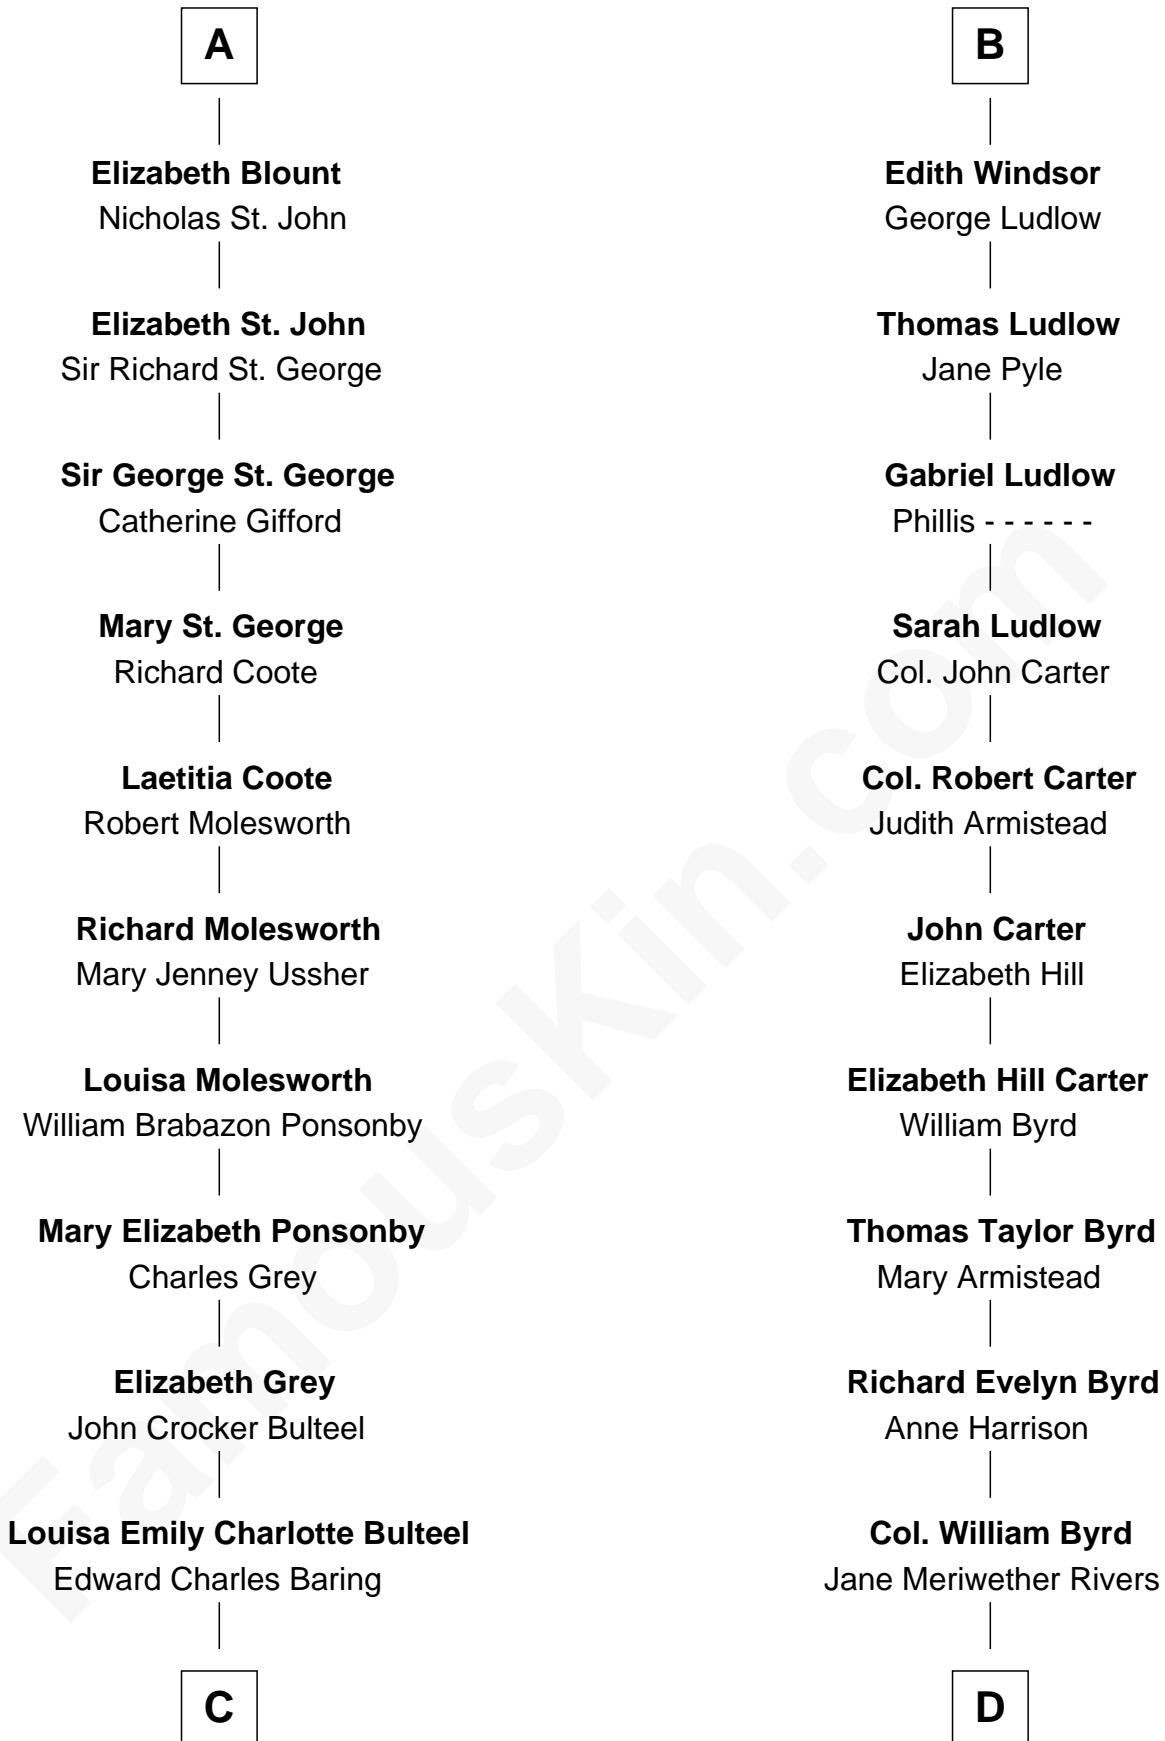

FamousKin.com Relationship Chart of

Prince Harry
Duke of Sussex

18th cousin 3 times removed of

Admiral Richard Byrd
Polar Explorer

Sir Thomas de Swynnerton

C

Margaret Baring
Charles Robert Spencer

Albert Edward John Spencer
Cynthia Elinor Beatrix Hamilton

Edward John Spencer
Frances Ruth Burke Roche

Princess Diana Frances Spencer
Charles III, King of the United Kingdom

Prince Harry
Duke of Sussex

D

Richard Evelyn Byrd
Eleanor Bolling Flood

Admiral Richard Byrd
Polar Explorer