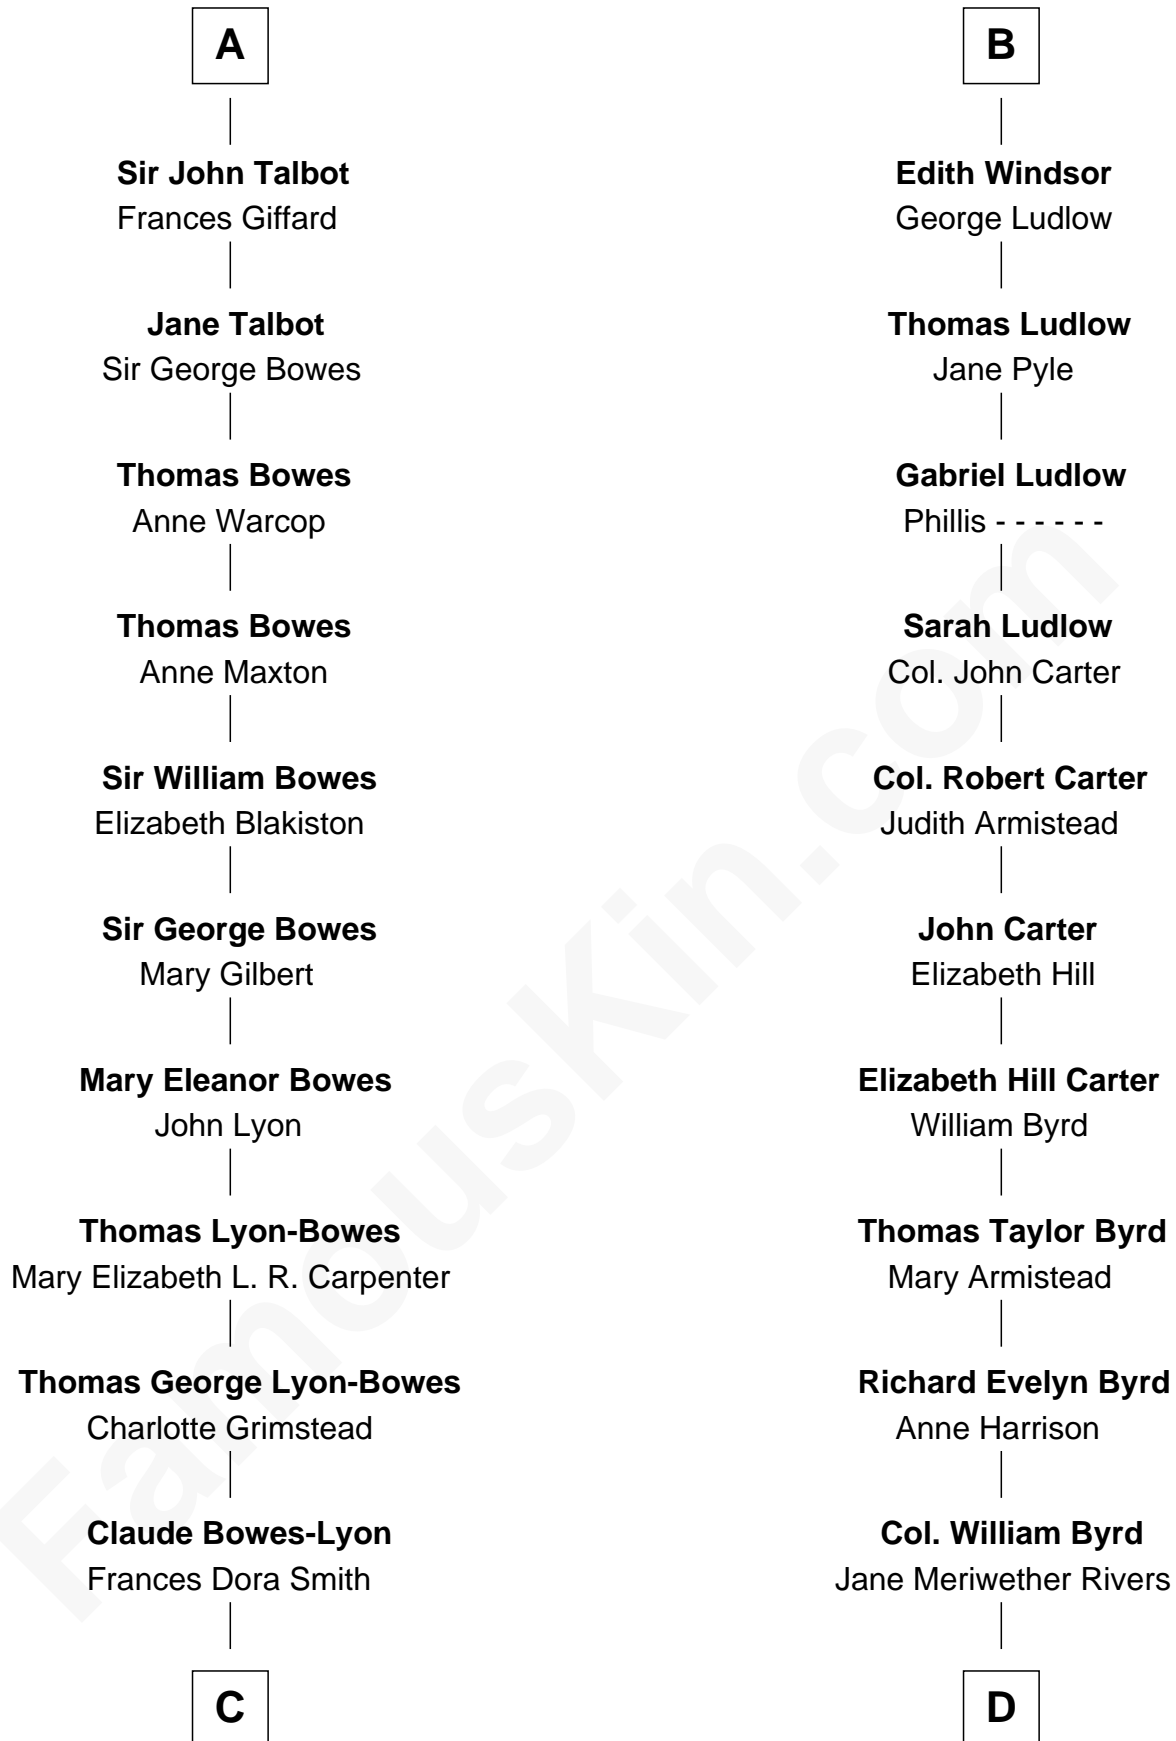

# FamousKin.com Relationship Chart of

**Prince Harry**  
*Duke of Sussex*

18th cousin 3 times removed of

**Admiral Richard Byrd**  
*Polar Explorer*

**Humphrey de Bohun**  
Elizabeth Plantagenet

**Eleanor de Bohun**  
Sir James le Boteler

**James le Boteler**  
Elizabeth Darcy

**James Butler**  
Anne de Welles

**James Butler**  
Joan Beauchamp

**Elizabeth Butler**  
John Talbot

**Sir Gilbert Talbot**  
Audrey Cotton

**Sir John Talbot**  
Margaret Troutbeck

**A**

**Margaret de Bohun**  
Sir Hugh de Courtnay

**Elizabeth de Courtnay**  
Sir Andrew Luttrell

**Sir Hugh Luttrell**  
Catherine de Beaumont

**Elizabeth Luttrell**  
John Stratton

**Elizabeth Stratton**  
John Andrews

**Elizabeth Andrews**  
Sir Thomas de Windsor

**Sir Andrews de Windsor**  
Elizabeth Blount

**B**

**C**

**Claude George Bowes-Lyon**  
Cecilia Nina Cavendish-Bentinck

**Elizabeth Bowes-Lyon**  
George VI, King of the United Kingdom