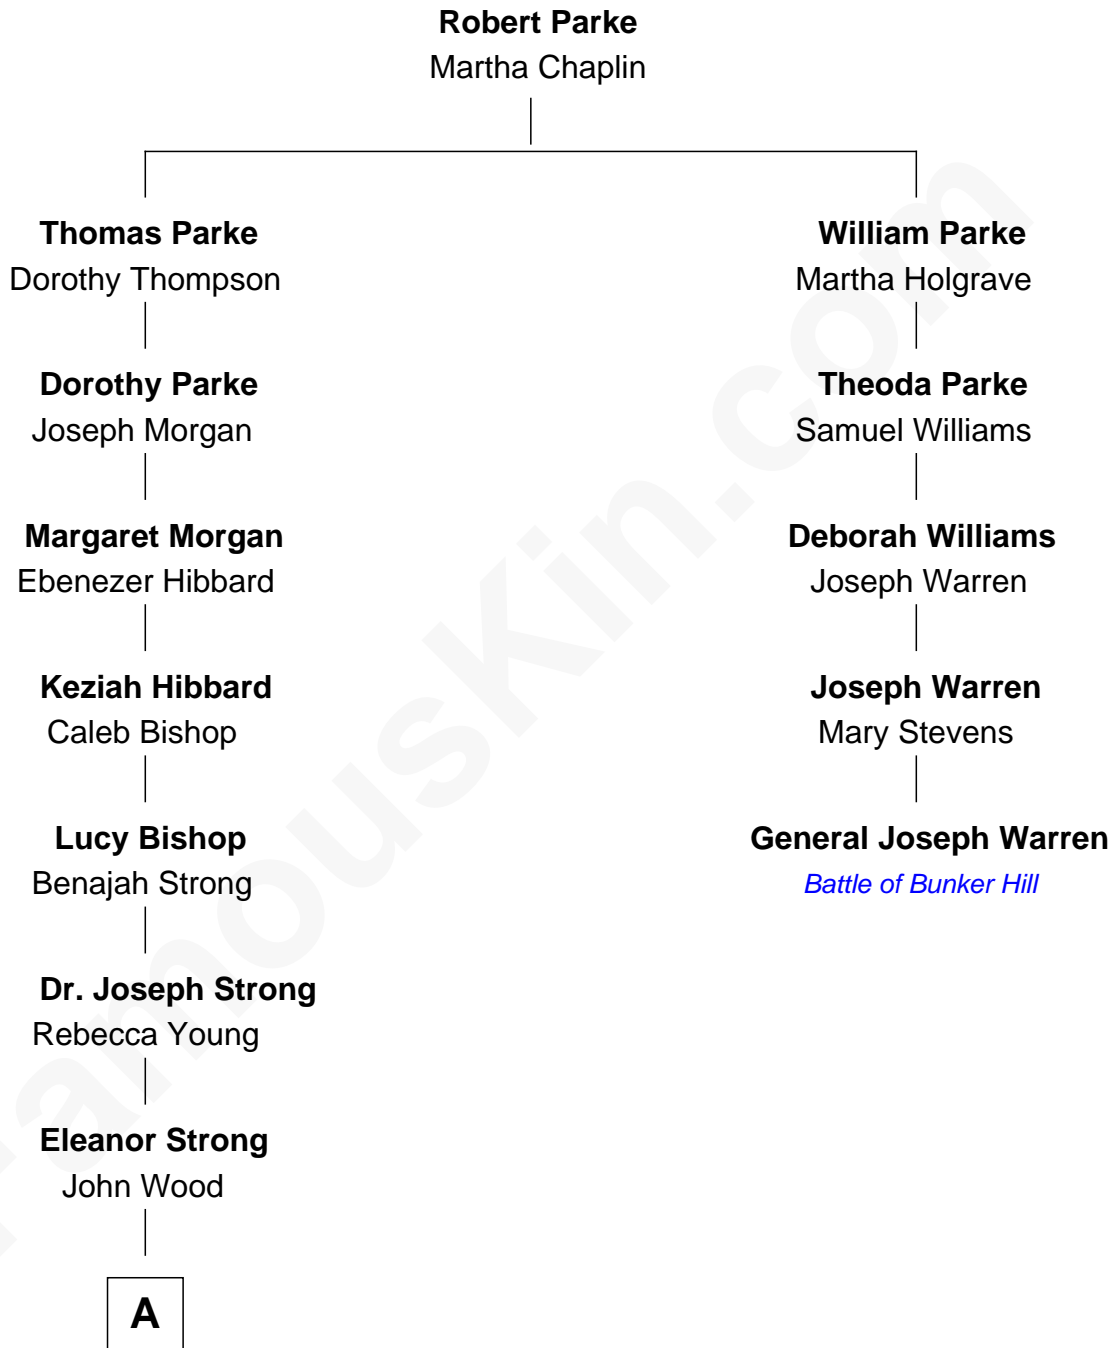

# FamousKin.com Relationship Chart of

**Prince Harry**  
*Duke of Sussex*

4th cousin 8 times removed of

**General Joseph Warren**  
*Killed at Battle of Bunker Hill*

**A**

Ellen Wood

Franklin H. Work

Frances Eleanor Work

James Boothby Burke Roche

Edmund Maurice Burke Roche

Ruth Sylvia Gill

Frances Ruth Burke Roche

Edward John Spencer

Princess Diana Frances Spencer

Charles III, King of the United Kingdom

Prince Harry

*Duke of Sussex*

FamousKin.com