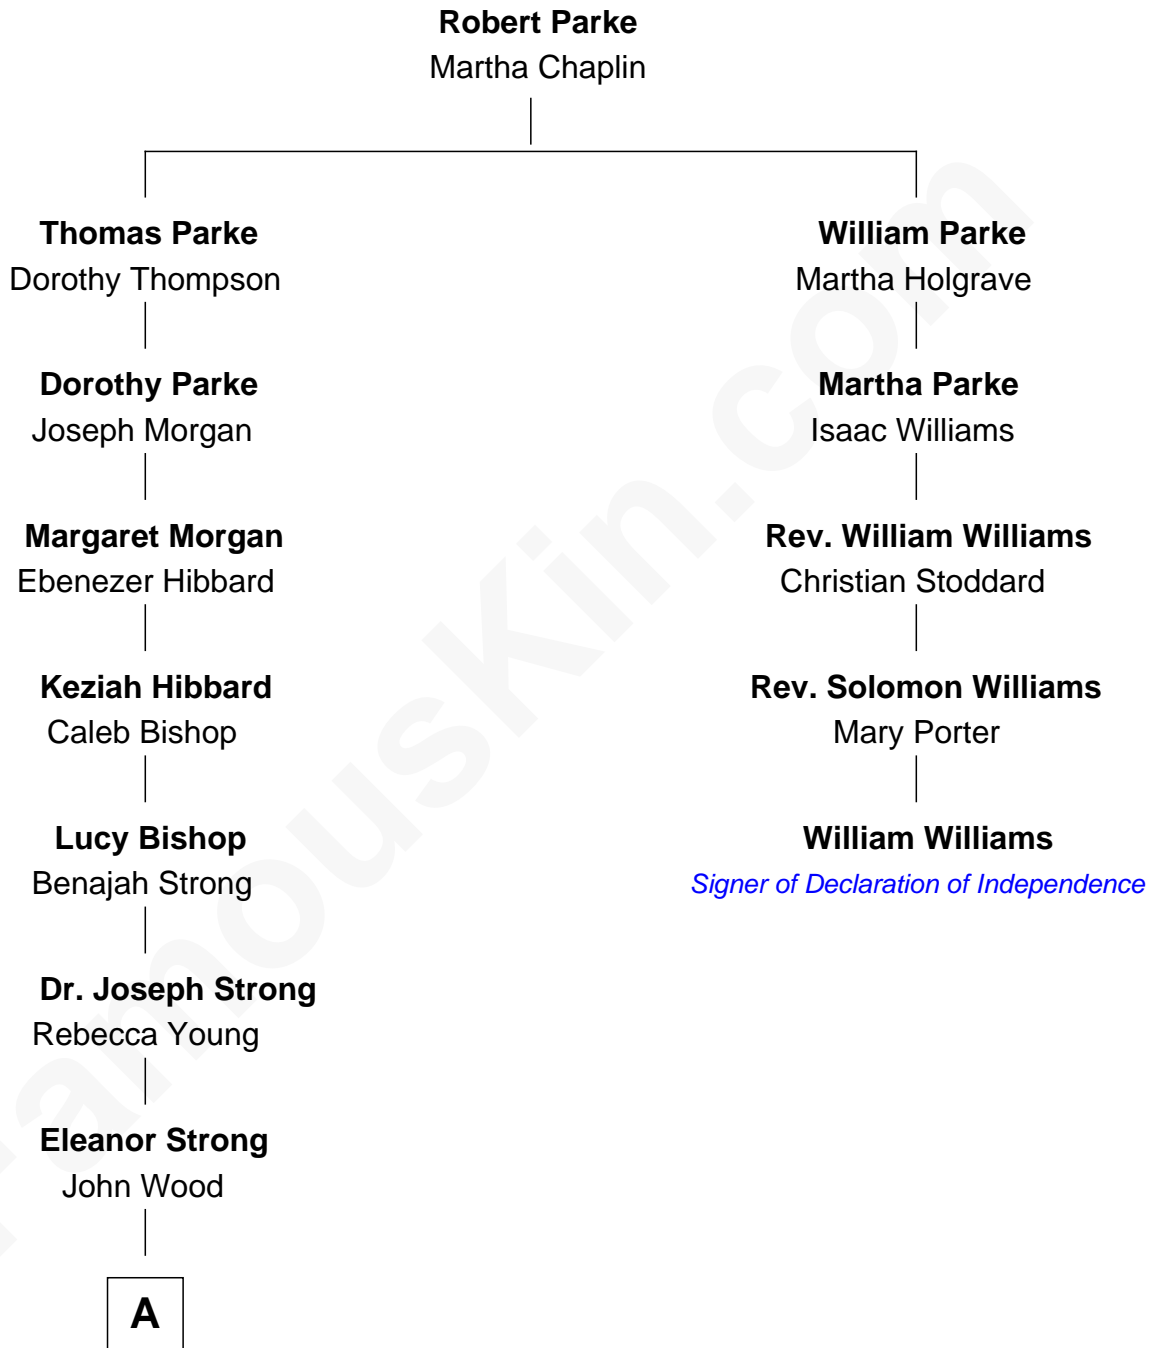

# FamousKin.com Relationship Chart of

**Prince Harry**  
*Duke of Sussex*

4th cousin 8 times removed of

**William Williams**

*Signer of the Declaration of Independence*

**A**

Ellen Wood

Franklin H. Work

Frances Eleanor Work

James Boothby Burke Roche

Edmund Maurice Burke Roche

Ruth Sylvia Gill

Frances Ruth Burke Roche

Edward John Spencer

Princess Diana Frances Spencer

Charles III, King of the United Kingdom