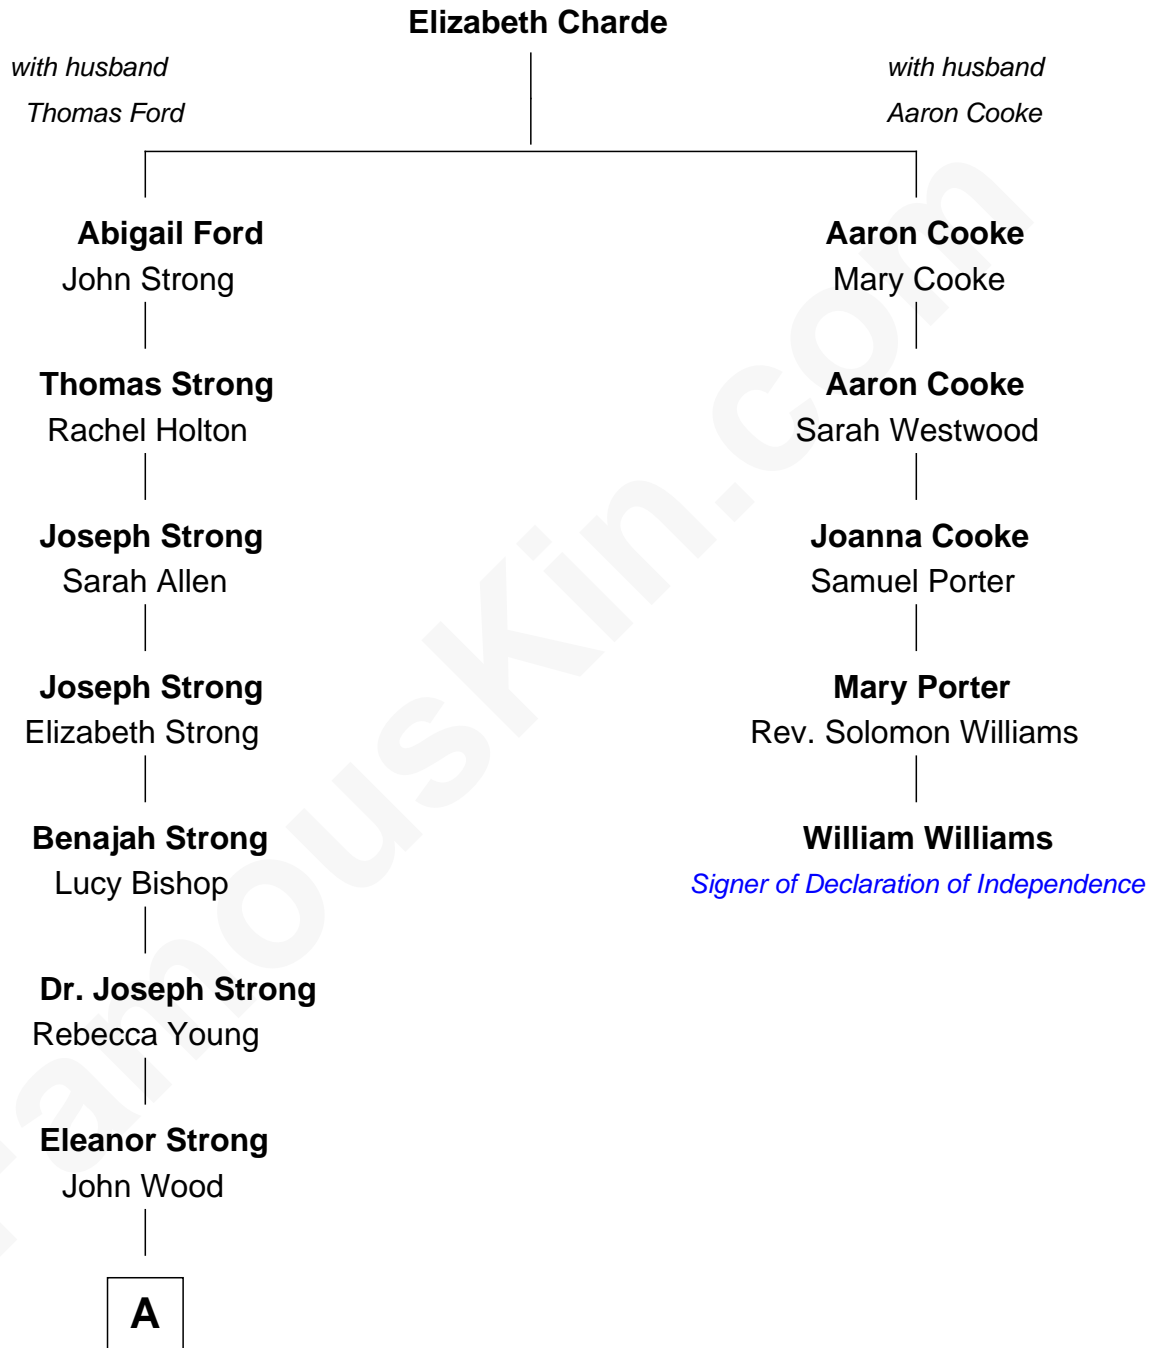

FamousKin.com Relationship Chart of

Prince Harry
Duke of Sussex

4th cousin 8 times removed of

William Williams

Signer of the Declaration of Independence

A

Ellen Wood

Franklin H. Work

Frances Eleanor Work

James Boothby Burke Roche

Edmund Maurice Burke Roche

Ruth Sylvia Gill

Frances Ruth Burke Roche

Edward John Spencer

Princess Diana Frances Spencer

Charles III, King of the United Kingdom