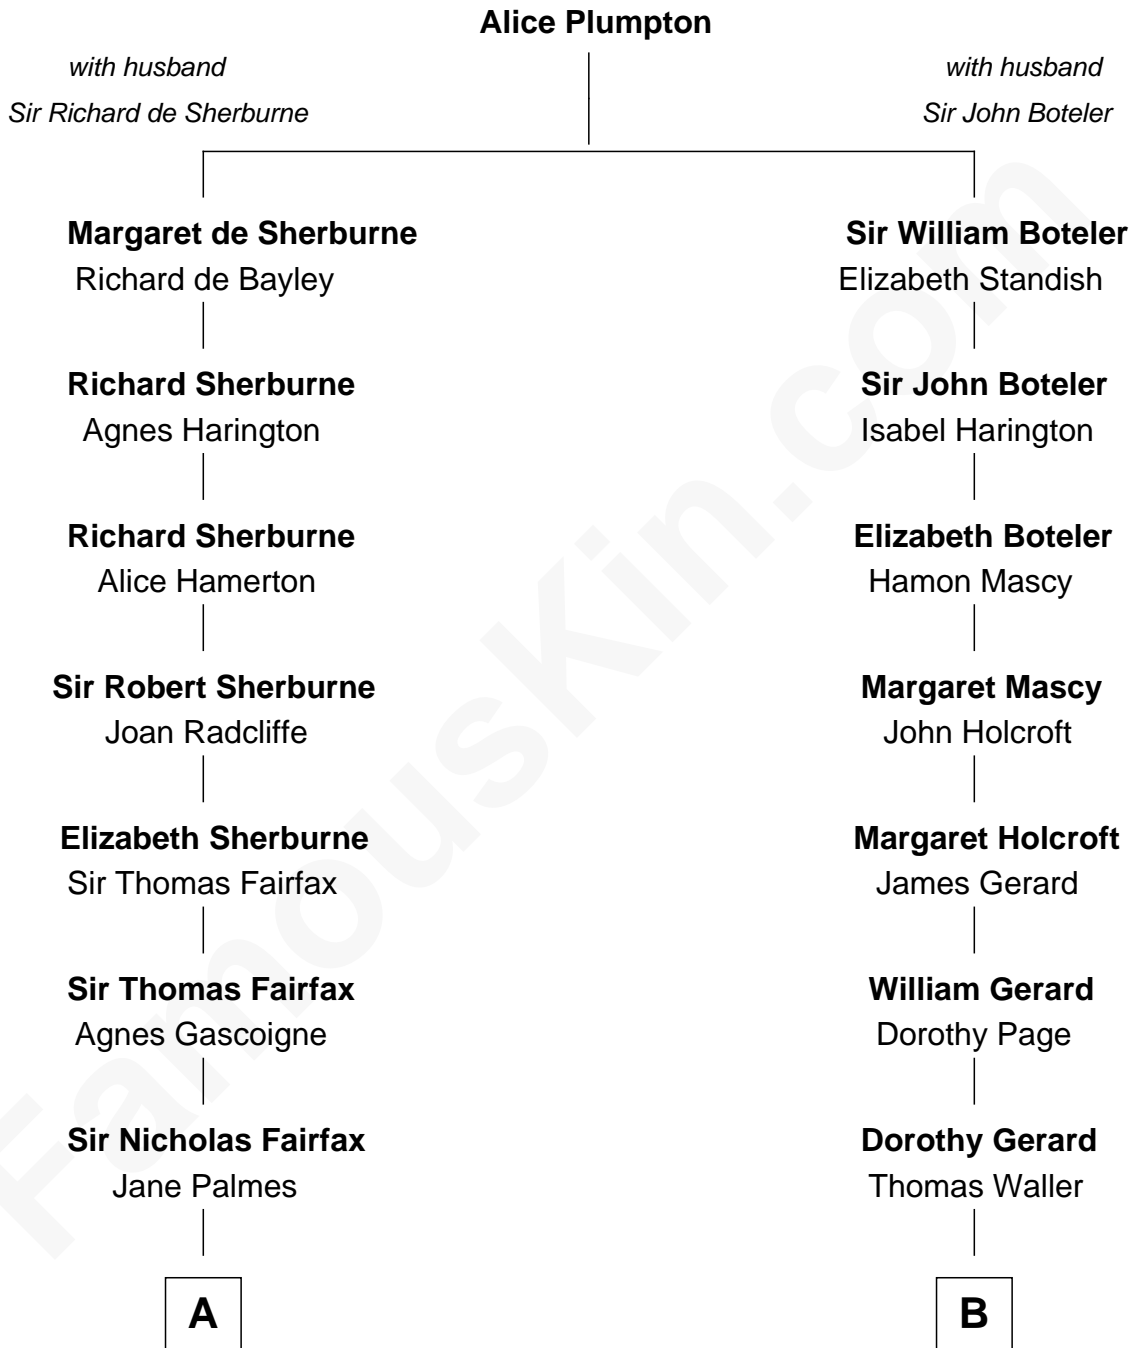

FamousKin.com Relationship Chart of

Prince Harry
Duke of Sussex

15th cousin 6 times removed of

Ellen (Herndon) Arthur
Wife of President Chester A. Arthur

C

—
Charles Robert Spencer

Margaret Baring

—
Albert Edward John Spencer

Cynthia Elinor Beatrix Hamilton

—
Edward John Spencer

Frances Ruth Burke Roche

—
Princess Diana Frances Spencer

Charles III, King of the United Kingdom

—
Prince Harry

Duke of Sussex

FamousKin.com