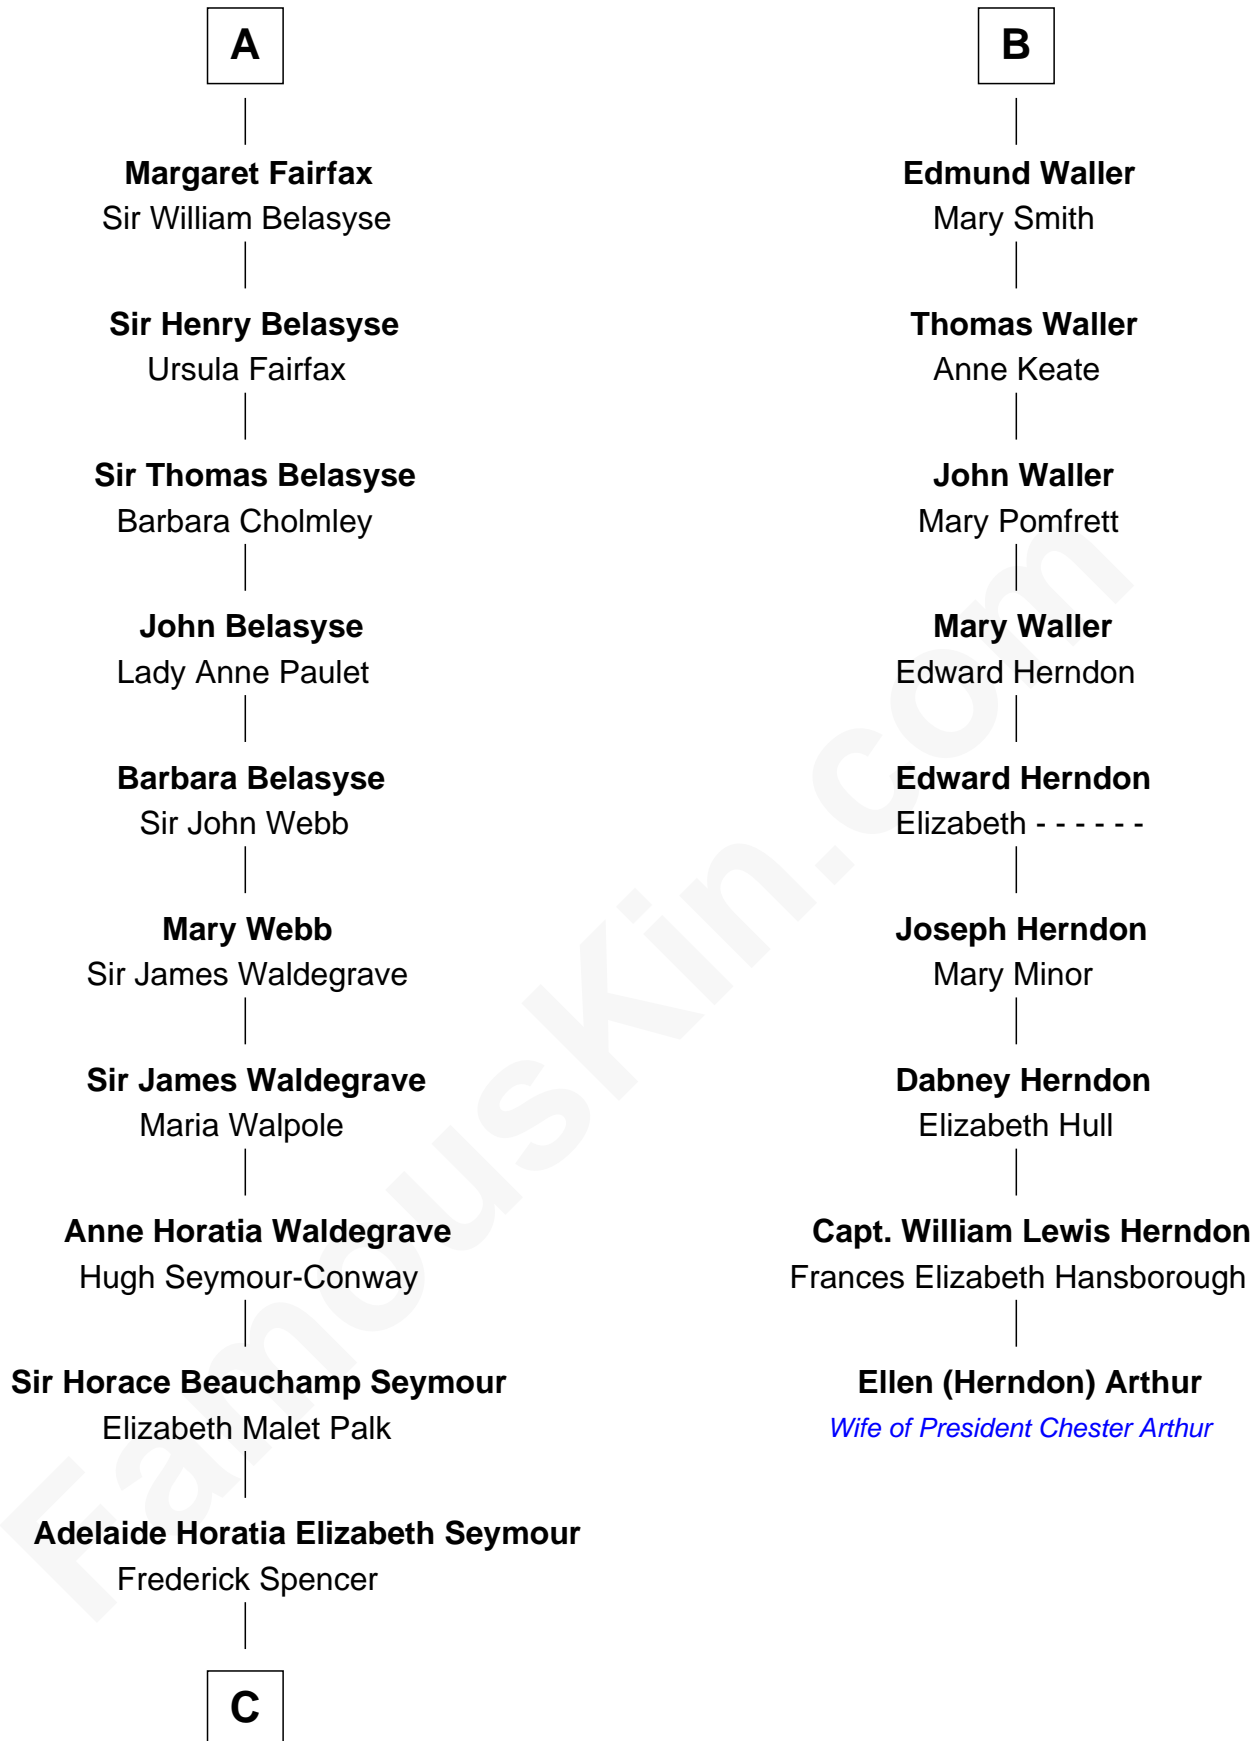

FamousKin.com Relationship Chart of

Prince Harry
Duke of Sussex

15th cousin 6 times removed of

Ellen (Herndon) Arthur
Wife of President Chester A. Arthur

C

—
Charles Robert Spencer

Margaret Baring

—
Albert Edward John Spencer

Cynthia Elinor Beatrix Hamilton

—
Edward John Spencer

Frances Ruth Burke Roche

—
Princess Diana Frances Spencer

Charles III, King of the United Kingdom

—
Prince Harry

Duke of Sussex

FamousKin.com