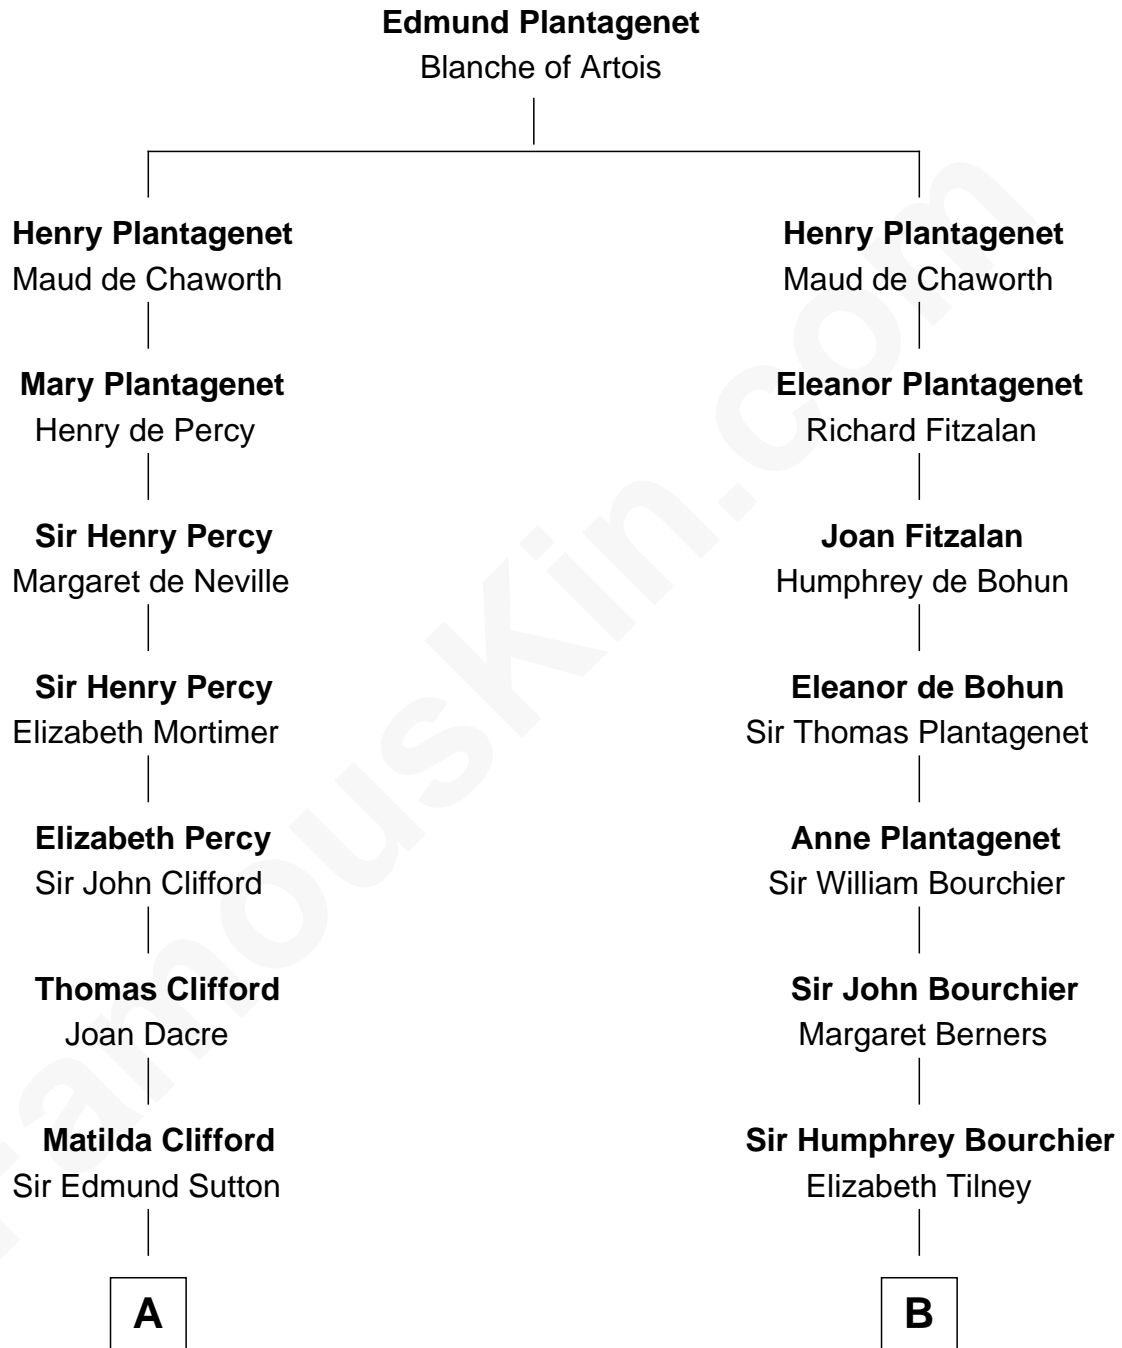

FamousKin.com

Relationship Chart of

Prince Harry

Duke of Sussex

16th cousin 5 times removed of

Robert Treat Paine
Signer of the Declaration of Independence

C

—
Charles Robert Spencer

Margaret Baring

—
Albert Edward John Spencer

Cynthia Elinor Beatrix Hamilton

—
Edward John Spencer

Frances Ruth Burke Roche

—
Princess Diana Frances Spencer

Charles III, King of the United Kingdom

—
Prince Harry