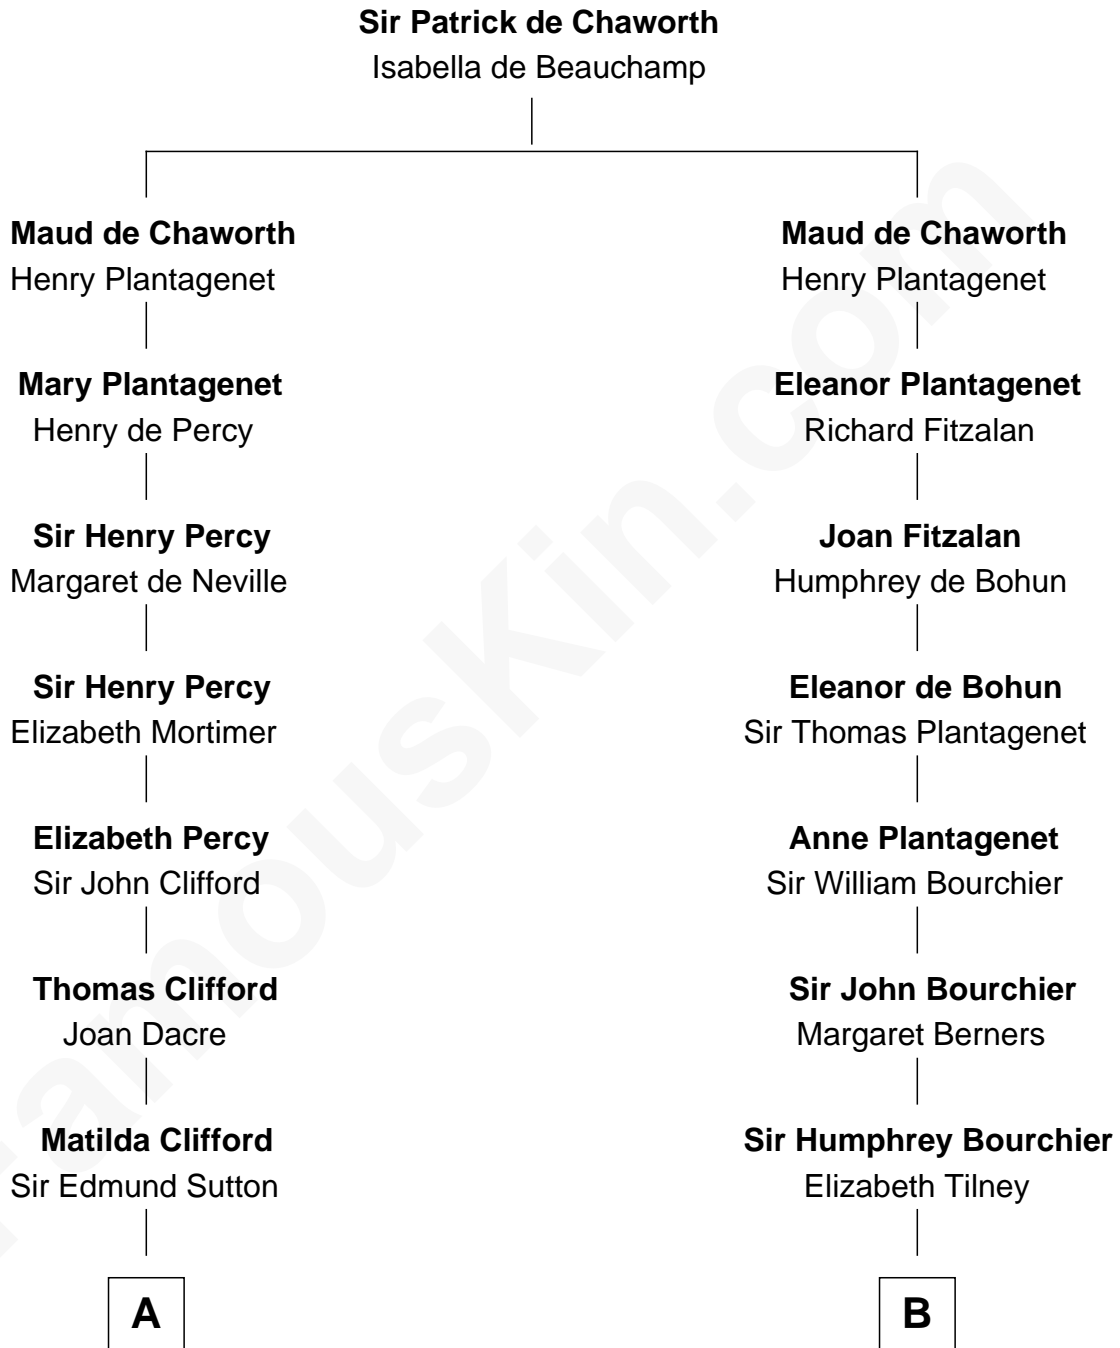

## Relationship Chart of

### Prince Harry

*Duke of Sussex*

16th cousin 5 times removed of

**Robert Treat Paine**  
*Signer of the Declaration of Independence*

**C**

—  
**Charles Robert Spencer**

Margaret Baring

—  
**Albert Edward John Spencer**

Cynthia Elinor Beatrix Hamilton

—  
**Edward John Spencer**

Frances Ruth Burke Roche

—  
**Princess Diana Frances Spencer**

Charles III, King of the United Kingdom

—  
**Prince Harry**

*Duke of Sussex*