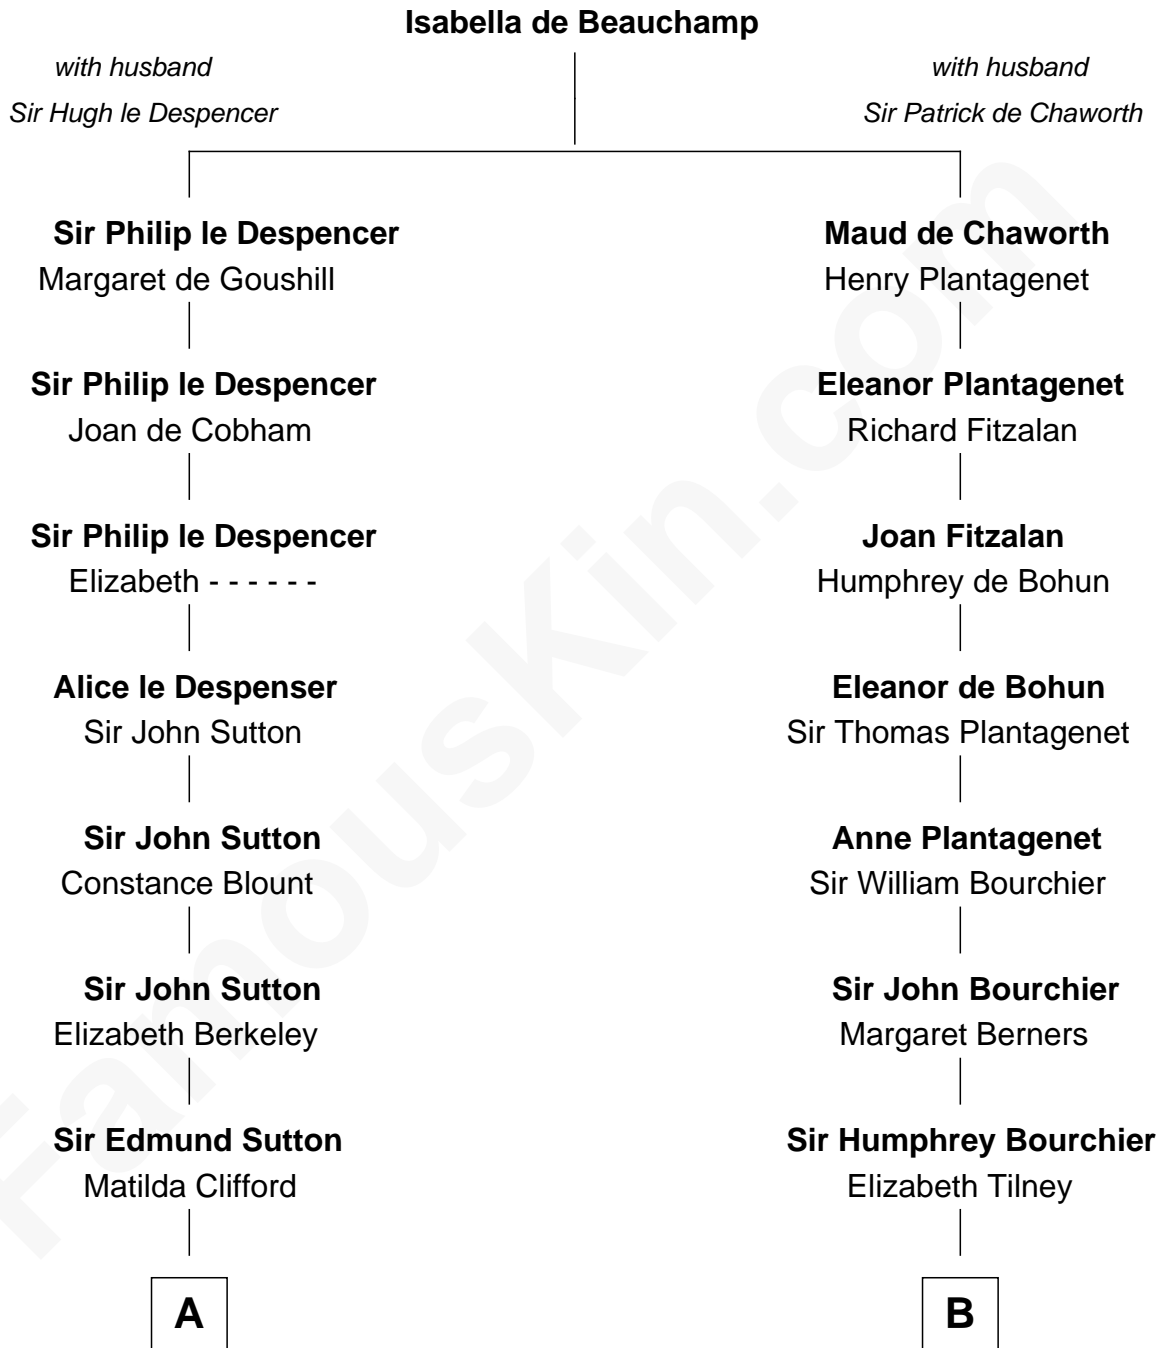

FamousKin.com

Relationship Chart of

Prince Harry

Duke of Sussex

16th cousin 5 times removed of

Robert Treat Paine
Signer of the Declaration of Independence

C

—
Charles Robert Spencer

Margaret Baring

—
Albert Edward John Spencer

Cynthia Elinor Beatrix Hamilton

—
Edward John Spencer

Frances Ruth Burke Roche

—
Princess Diana Frances Spencer

Charles III, King of the United Kingdom

—
Prince Harry